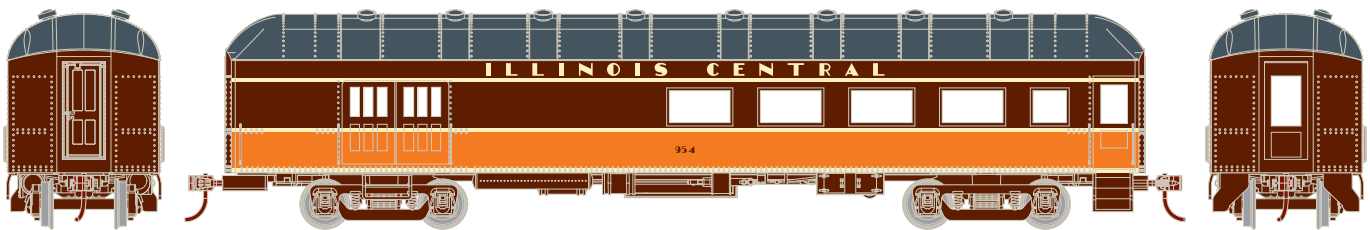

ARCH ROOF COMBINE

___ 86545 CANADIAN NATIONAL #7158 \$44.98

___ 86546 ILLINOIS CENTRAL #954 \$44.98

___ 86547 PENNSYLVANIA #360 \$44.98

___ 86548 ROCK ISLAND #6093 \$44.98

ERA: 1930S TO 1950S
 WITH THE MODEL DIE CASTING TOOLING AS THE FOUNDATION, WE HAVE MADE EXTENSIVE UP-GRADERS TO BRING YOU THESE FINE MODELS.

- NEW STIRRUP STEPS
- FULLY ASSEMBLED
- SEPARATE GRAB IRONS
- WEIGHTED FOR OPTIMUM PERFORMANCE
- MCHENRY® SCALE KNUCKLE SPRING COUPLERS
- 2 OR 3-AXLE TRUCKS, PER PROTOTYPE
- RAZOR SHARP PAINT AND PRINTING
- REMOVABLE ROOF-HELD WITH MAGNETS
- MACHINED 33" METAL RP25 PROFILE WHEELS
- WINDOW GLAZING
- VESTIBULE PARTITIONS