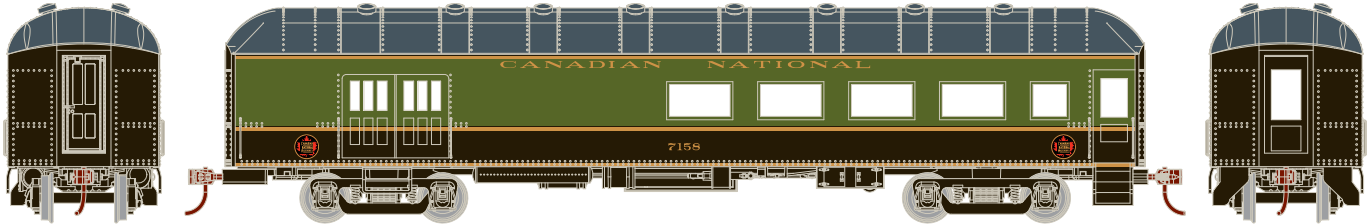

ARCH ROOF COMBINE

___ 86545 CANADIAN NATIONAL #7158 \$44.98

___ 86546 ILLINOIS CENTRAL #954 \$44.98

___ 86547 PENNSYLVANIA #360 \$44.98

___ 86548 ROCK ISLAND #6093 \$44.98

ERA: 1930S TO 1950S
 WITH THE MODEL DIE CASTING TOOLING AS THE FOUNDATION, WE HAVE MADE EXTENSIVE UP-GRADERS TO BRING YOU THESE FINE MODELS.

- NEW STIRRUP STEPS
- FULLY ASSEMBLED
- SEPARATE GRAB IRONS
- WEIGHTED FOR OPTIMUM PERFORMANCE
- MCHENRY® SCALE KNUCKLE SPRING COUPLERS
- 2 OR 3-AXLE TRUCKS, PER PROTOTYPE
- RAZOR SHARP PAINT AND PRINTING
- REMOVABLE ROOF-HELD WITH MAGNETS
- MACHINED 33" METAL RP25 PROFILE WHEELS
- WINDOW GLAZING
- VESTIBULE PARTITIONS