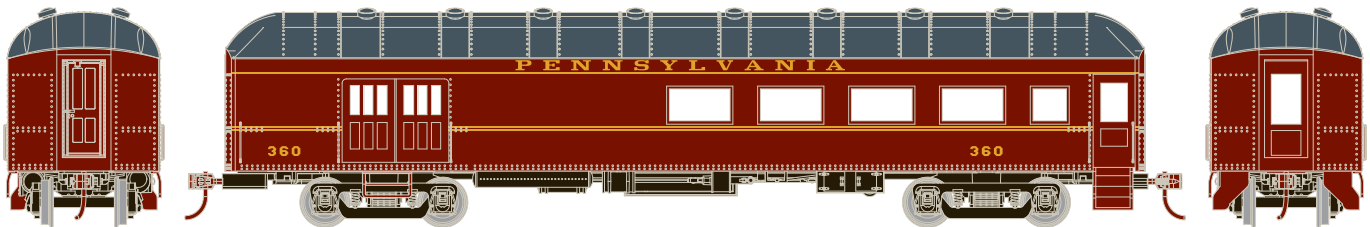

ARCH ROOF COMBINE

___ 86545 CANADIAN NATIONAL #7158 \$44.98

___ 86546 ILLINOIS CENTRAL #954 \$44.98

___ 86547 PENNSYLVANIA #360 \$44.98

___ 86548 ROCK ISLAND #6093 \$44.98

ERA: 1930S TO 1950S
 WITH THE MODEL DIE CASTING TOOLING AS THE FOUNDATION, WE HAVE MADE EXTENSIVE UP-GRADERS TO BRING YOU THESE FINE MODELS.

- NEW STIRRUP STEPS
- FULLY ASSEMBLED
- SEPARATE GRAB IRONS
- WEIGHTED FOR OPTIMUM PERFORMANCE
- MCHENRY® SCALE KNUCKLE SPRING COUPLERS
- 2 OR 3-AXLE TRUCKS, PER PROTOTYPE
- RAZOR SHARP PAINT AND PRINTING
- REMOVABLE ROOF-HELD WITH MAGNETS
- MACHINED 33" METAL RP25 PROFILE WHEELS
- WINDOW GLAZING
- VESTIBULE PARTITIONS