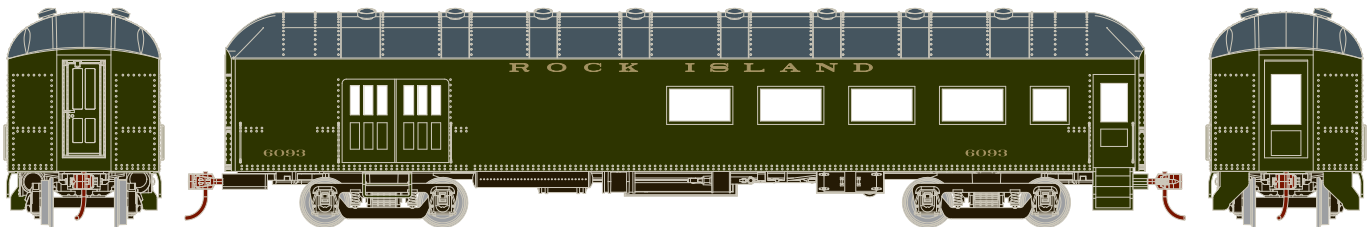

ARCH ROOF COMBINE

___ 86545 CANADIAN NATIONAL #7158 \$44.98

___ 86546 ILLINOIS CENTRAL #954 \$44.98

___ 86547 PENNSYLVANIA #360 \$44.98

___ 86548 ROCK ISLAND #6093 \$44.98

ERA: 1930S TO 1950S
 WITH THE MODEL DIE CASTING TOOLING AS THE FOUNDATION, WE HAVE MADE EXTENSIVE UP-GRADERS TO BRING YOU THESE FINE MODELS.

- NEW STIRRUP STEPS
- FULLY ASSEMBLED
- SEPARATE GRAB IRONS
- WEIGHTED FOR OPTIMUM PERFORMANCE
- MCHENRY® SCALE KNUCKLE SPRING COUPLERS
- 2 OR 3-AXLE TRUCKS, PER PROTOTYPE
- RAZOR SHARP PAINT AND PRINTING
- REMOVABLE ROOF-HELD WITH MAGNETS
- MACHINED 33" METAL RP25 PROFILE WHEELS
- WINDOW GLAZING
- VESTIBULE PARTITIONS