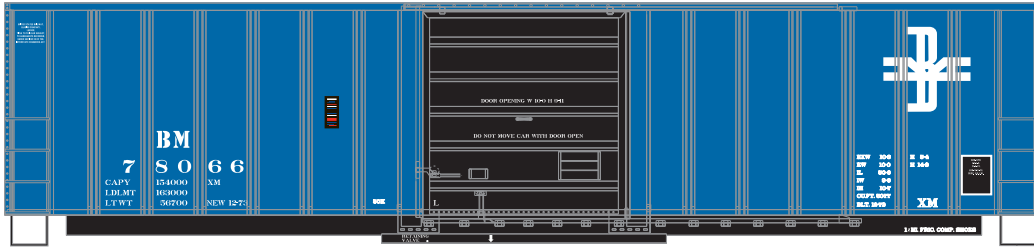

HO 50' SIECO Box Car

Announced: 01.23.15
Orders Due: 02.27.15

ETA: November 2015

Boston & Maine

Era: 1973+

ATHG69900	#78066
ATHG69901	#78151
ATHG69902	#78584