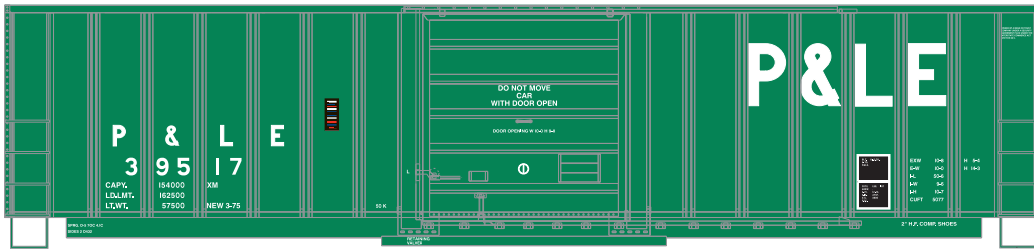

Pittsburgh & Lake Erie

Era: 1975+

ATHG69903	#39517
ATHG69904	#39578
ATHG69905	#39826