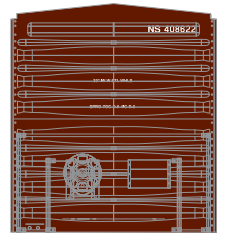

Era: 1982+

ATHG69909	#408622
ATHG69910	#408633
ATHG69911	#408652