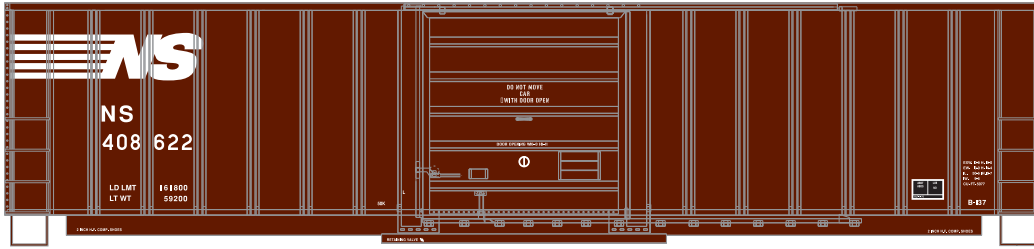

HO 50' SIECO Box Car

Announced: 01.23.15
Orders Due: 02.27.15

ETA: November 2015

Norfolk Southern

Era: 1982+

ATHG69909	#408622
ATHG69910	#408633
ATHG69911	#408652