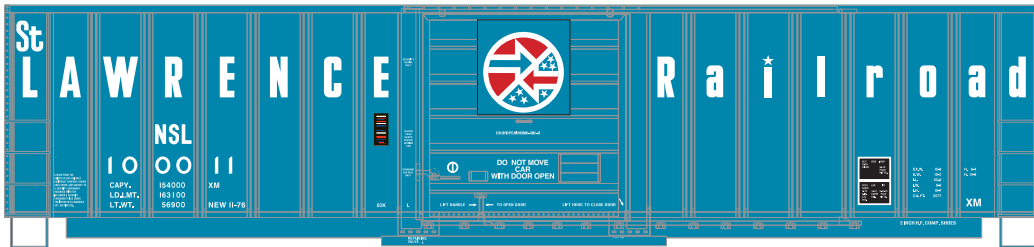

St. Lawrence

Era: 1976+

ATHG69912	#100011
ATHG69913	#100058
ATHG69914	#100072