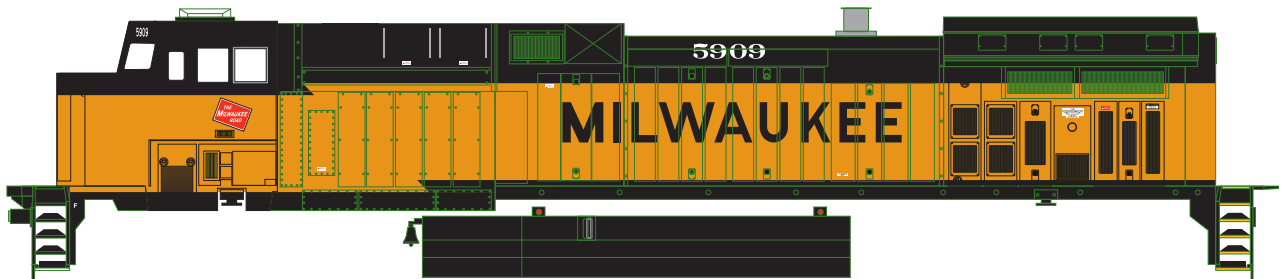

AS SEEN IN
**Model
 Railroader**
 MAGAZINE

Announced: 3-24-09
Orders Due: 4-17-09
 ETA: October 2009

AC4400 FANTASY ROADS

___ 78830 Chessie C&O #8708 \$99.98
 ___ 78831 Chessie C&O #8755 \$99.98

___ 78832 D&RGW #5709 \$99.98*
 ___ 78833 D&RGW #5726 \$99.98*

___ 78834 Milwaukee Road #5909 \$99.98
 ___ 78835 Milwaukee Road #5914 \$99.98

___ 78836 Western Pacific #4403 \$99.98*
 ___ 78837 Western Pacific #4417 \$99.98*

Let's have a little FUN here, shall we? We have gotten a lot of requests to make some AC4400's as if the road names here survived into the "big iron" era. So here they are, OUR vision of what "could have been".

- Fully assembled (including Celcon handrails)
- Prototypically accurate horns
- **DCC ready using Quick Plug technology**
- Machined wheels
- Flush-fitting windows
- McHenry® scale knuckle spring couplers