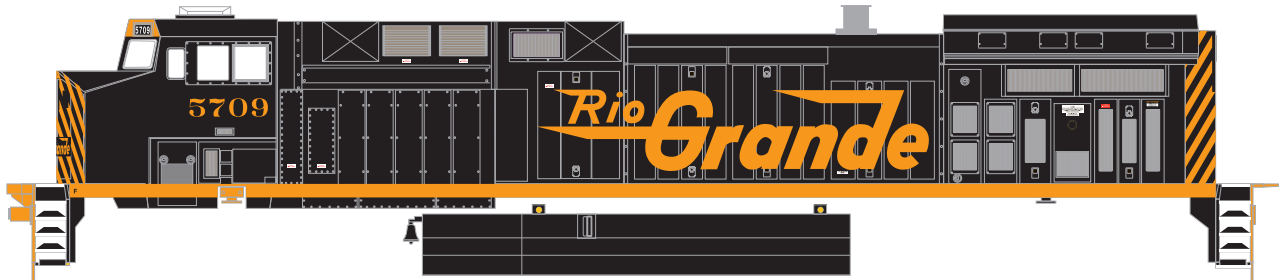

AS SEEN IN
**Model
 Railroader**
 MAGAZINE

Announced: 3-24-09
Orders Due: 4-17-09
 ETA: October 2009

AC4400 FANTASY ROADS

___ 78830 Chessie C&O #8708 \$99.98
 ___ 78831 Chessie C&O #8755 \$99.98

___ 78832 D&RGW #5709 \$99.98*
 ___ 78833 D&RGW #5726 \$99.98*

___ 78834 Milwaukee Road #5909 \$99.98
 ___ 78835 Milwaukee Road #5914 \$99.98

___ 78836 Western Pacific #4403 \$99.98*
 ___ 78837 Western Pacific #4417 \$99.98*

Let's have a little FUN here, shall we? We have gotten a lot of requests to make some AC4400's as if the road names here survived into the "big iron" era. So here they are, OUR vision of what "could have been".

- Fully assembled (including Celcon handrails)
- Prototypically accurate horns
- **DCC ready using Quick Plug technology**
- Machined wheels
- Flush-fitting windows
- McHenry® scale knuckle spring couplers