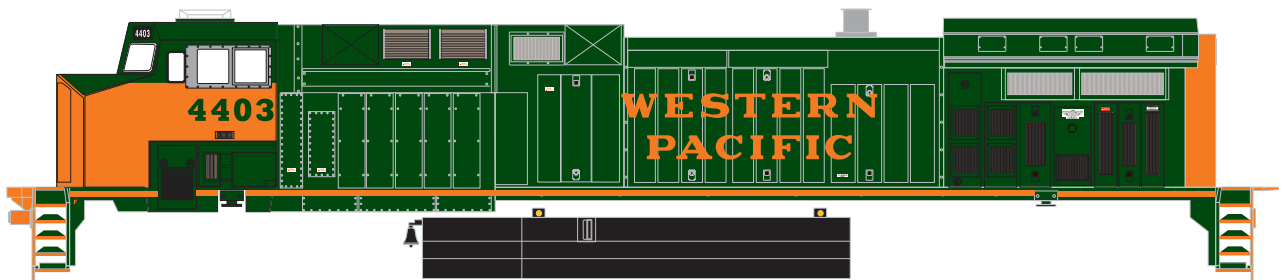

AS SEEN IN
**Model
 Railroader**
 MAGAZINE

Announced: 3-24-09
Orders Due: 4-17-09
 ETA: October 2009

AC4400 FANTASY ROADS

___ 78830 Chessie C&O #8708 \$99.98
 ___ 78831 Chessie C&O #8755 \$99.98

___ 78832 D&RGW #5709 \$99.98*
 ___ 78833 D&RGW #5726 \$99.98*

___ 78834 Milwaukee Road #5909 \$99.98
 ___ 78835 Milwaukee Road #5914 \$99.98

___ 78836 Western Pacific #4403 \$99.98*
 ___ 78837 Western Pacific #4417 \$99.98*

Let's have a little FUN here, shall we? We have gotten a lot of requests to make some AC4400's as if the road names here survived into the "big iron" era. So here they are, OUR vision of what "could have been".

- Fully assembled (including Celcon handrails)
- Prototypically accurate horns
- **DCC ready using Quick Plug technology**
- Machined wheels
- Flush-fitting windows
- McHenry® scale knuckle spring couplers