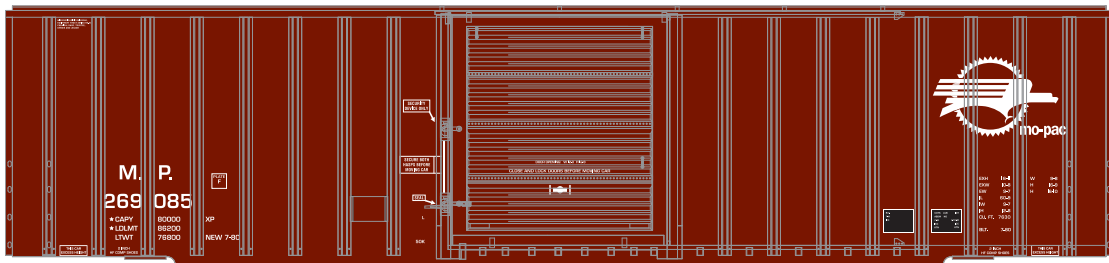

Announced: 8-25-09
 Orders Due: 9-18-09
 ETA: December 2009

60' ICC Ex-Post Hi Cube Box Car

___ 96275 CSXT #1	\$24.98
___ 96276 CSXT #2	\$24.98
___ 96277 CSXT #3	\$24.98

___ 96278 Louisville & Nashville #1	\$24.98
___ 96279 Louisville & Nashville #2	\$24.98
___ 96280 Louisville & Nashville #3	\$24.98

___ 96281 Missouri Pacific #1	\$24.98*
___ 96282 Missouri Pacific #2	\$24.98*
___ 96283 Missouri Pacific #3	\$24.98*

Era: 1970s-2000s

- Fully assembled and ready to operate
- Weighted for optimum performance
- Machined metal wheels - **Ready To Roll®** sideframes
- Separately applied wire grab irons and etched end platforms
- Razor sharp painting and printing
- McHenry® scale knuckle spring couplers