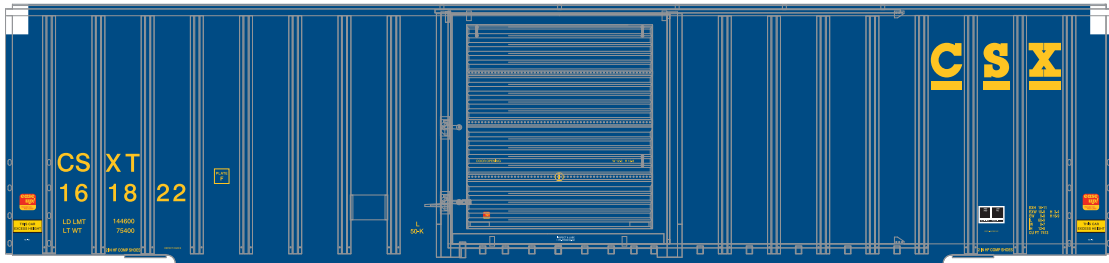

Announced: 8-25-09
 Orders Due: 9-18-09
 ETA: December 2009

60' ICC Ex-Post Hi Cube Box Car

___ 96275 CSXT #1	\$24.98
___ 96276 CSXT #2	\$24.98
___ 96277 CSXT #3	\$24.98

___ 96278 Louisville & Nashville #1	\$24.98
___ 96279 Louisville & Nashville #2	\$24.98
___ 96280 Louisville & Nashville #3	\$24.98

___ 96281 Missouri Pacific #1	\$24.98*
___ 96282 Missouri Pacific #2	\$24.98*
___ 96283 Missouri Pacific #3	\$24.98*

Era: 1970s-2000s

- Fully assembled and ready to operate
- Weighted for optimum performance
- Machined metal wheels - **Ready To Roll®** sideframes
- Separately applied wire grab irons and etched end platforms
- Razor sharp painting and printing
- McHenry® scale knuckle spring couplers