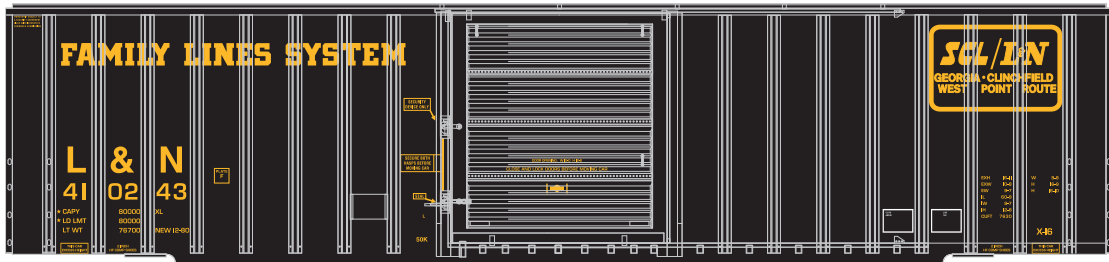

Announced: 8-25-09
 Orders Due: 9-18-09
 ETA: December 2009

60' ICC Ex-Post Hi Cube Box Car

___ 96275 CSXT #1	\$24.98
___ 96276 CSXT #2	\$24.98
___ 96277 CSXT #3	\$24.98

___ 96278 Louisville & Nashville #1	\$24.98
___ 96279 Louisville & Nashville #2	\$24.98
___ 96280 Louisville & Nashville #3	\$24.98

___ 96281 Missouri Pacific #1	\$24.98*
___ 96282 Missouri Pacific #2	\$24.98*
___ 96283 Missouri Pacific #3	\$24.98*

Era: 1970s-2000s

- Fully assembled and ready to operate
- Weighted for optimum performance
- Machined metal wheels - **Ready To Roll®** sideframes
- Separately applied wire grab irons and etched end platforms
- Razor sharp painting and printing
- McHenry® scale knuckle spring couplers