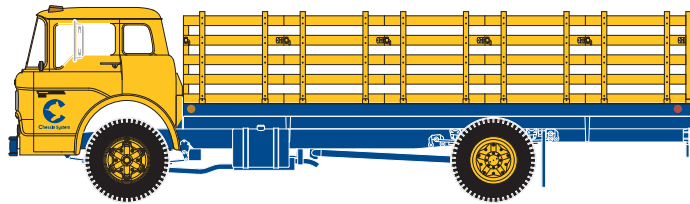

# Ford "C" Stake Bed

\_\_\_ 10073 Canadian Pacific \$13.98

\_\_\_ 10074 Chessie \$13.98

\_\_\_ 10075 Great Northern \$13.98

\_\_\_ 10076 Southern Pacific \$13.98\*

Era: 1950s to present  
• Razor sharp printing and painting  
• Prototypical paint schemes