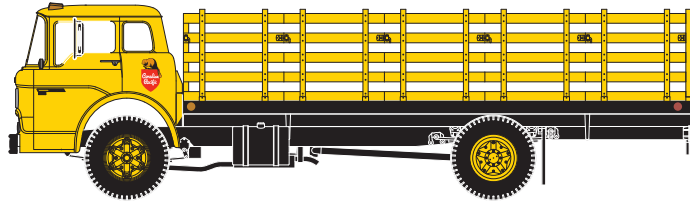

# Ford "C" Stake Bed

\_\_\_ 10073 Canadian Pacific \$13.98

\_\_\_ 10074 Chessie \$13.98

\_\_\_ 10075 Great Northern \$13.98

\_\_\_ 10076 Southern Pacific \$13.98\*

Era: 1950s to present  
• Razor sharp printing and painting  
• Prototypical paint schemes