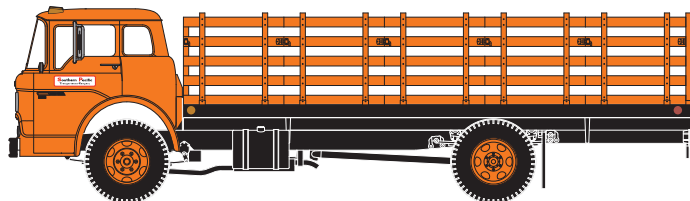

# Ford "C" Stake Bed

\_\_\_ 10073 Canadian Pacific \$13.98

\_\_\_ 10074 Chessie \$13.98

\_\_\_ 10075 Great Northern \$13.98

\_\_\_ 10076 Southern Pacific \$13.98\*

Era: 1950s to present  
• Razor sharp printing and painting  
• Prototypical paint schemes