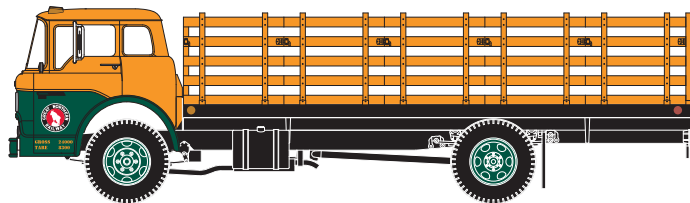

# Ford "C" Stake Bed

\_\_\_ 10073 Canadian Pacific \$13.98

\_\_\_ 10074 Chessie \$13.98

\_\_\_ 10075 Great Northern \$13.98

\_\_\_ 10076 Southern Pacific \$13.98\*

Era: 1950s to present  
• Razor sharp printing and painting  
• Prototypical paint schemes