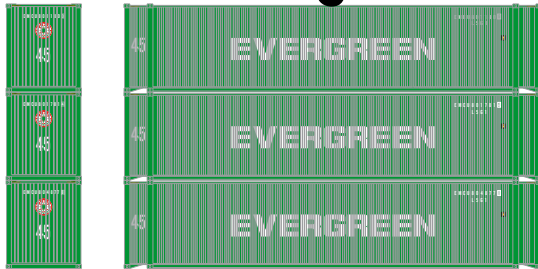

N 45' Container

Announced 1.25.19
Orders Due: 2.22.19

ETA: January 2020

BRAND NEW FOR N-SCALE

Evergreen

ATH17664 N 45' Container, Evergreen (3-PACK)

K-Line

ATH17665 N 45' Container, K-Line (3-PACK)

Maersk

ATH17666 N 45' Container, Maersk (3-PACK)

Hapag Lloyd

ATH17667 N 45' Container, Hapag Lloyd (3-PACK)

Hyundai

ATH17668 N 45' Container, Hyundai (3-PACK)

Hanjin

ATH17669 N 45' Container, Hanjin (3-PACK)

ATH17674 N 45' Container, OOCL (3-PACK)

Sealand

ATH17675 N 45' Container, Sealand (3-PACK)

All Carriers

PROTOTYPE AND BACKGROUND INFO:

An intermodal container is a large standardized shipping container, designed and built for intermodal freight transport, meaning these containers can be used across different modes of transport – from ship to rail to truck – without unloading and reloading their cargo. Corrugating the sheet metal used for the sides and roof contributes significantly to the container's rigidity and stacking strength, just like in corrugated iron or in cardboard boxes. International containers have castings with openings for twistlock fasteners 40' apart on the eight corners, to allow gripping the box from above, below, or the side, and they can be stacked up to ten units high for storage.

MODEL FEATURES:

- Factory assembled with many detail parts applied
- Three different road numbers per pack
- Some SKUs feature multiple logos and/or decoration variations

\$31.98 3-Pack SRP

Visit Your Local Retailer | Visit www.athearn.com | Call 1.800.338.4639