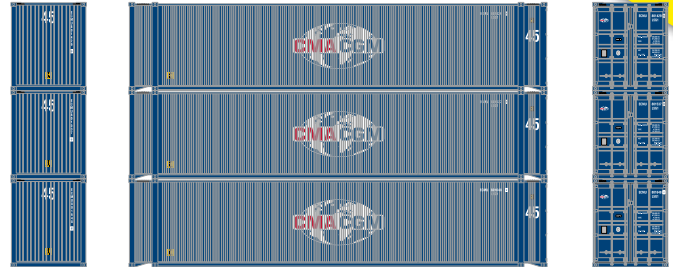

Announced 1.25.19
Orders Due: 2.22.19

ETA: January 2020

BRAND NEW FOR N-SCALE

American President Lines

ATH17672 N 45' Container, APL (3-PACK)

CMA•CGM

ATH17673 N 45' Container, CMA-CGM (3-PACK)

OOCL

ATH17674 N 45' Container, OOCL (3-PACK)

Sealand

ATH17675 N 45' Container, Sealand (3-PACK)

All Carriers

PROTOTYPE AND BACKGROUND INFO:

An intermodal container is a large standardized shipping container, designed and built for intermodal freight transport, meaning these containers can be used across different modes of transport – from ship to rail to truck – without unloading and reloading their cargo. Corrugating the sheet metal used for the sides and roof contributes significantly to the container's rigidity and stacking strength, just like in corrugated iron or in cardboard boxes. International containers have castings with openings for twistlock fasteners 40' apart on the eight corners, to allow gripping the box from above, below, or the side, and they can be stacked up to ten units high for storage.