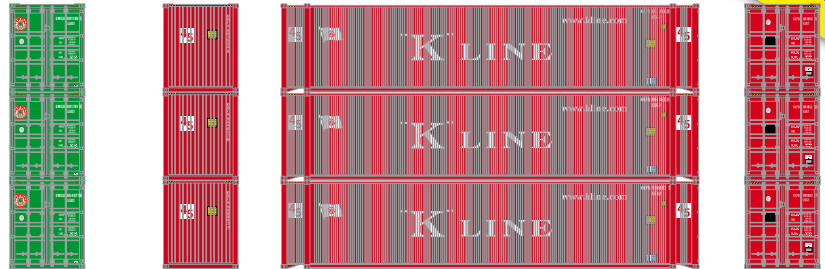

N 45' Container

Announced 1.25.19
Orders Due: 2.22.19

ETA: January 2020

BRAND NEW FOR N-SCALE

Evergreen

ATH17664 N 45' Container, Evergreen (3-PACK)

K-Line

ATH17665 N 45' Container, K-Line (3-PACK)

Maersk

ATH17666 N 45' Container, Maersk (3-PACK)

Hapag Lloyd

ATH17667 N 45' Container, Hapag Lloyd (3-PACK)

Hyundai

ATH17668 N 45' Container, Hyundai (3-PACK)

Hanjin

ATH17669 N 45' Container, Hanjin (3-PACK)

ATH17674 N 45' Container, OOCL (3-PACK)

Sealand

ATH17675 N 45' Container, Sealand (3-PACK)

All Carriers

PROTOTYPE AND BACKGROUND INFO:

An intermodal container is a large standardized shipping container, designed and built for intermodal freight transport, meaning these containers can be used across different modes of transport – from ship to rail to truck – without unloading and reloading their cargo. Corrugating the sheet metal used for the sides and roof contributes significantly to the container's rigidity and stacking strength, just like in corrugated iron or in cardboard boxes. International containers have castings with openings for twistlock fasteners 40' apart on the eight corners, to allow gripping the box from above, below, or the side, and they can be stacked up to ten units high for storage.