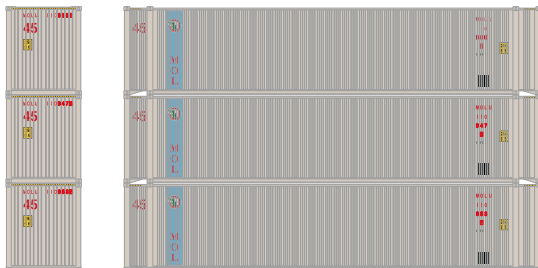

Maersk

ATH17666 N 45' Container, Maersk (3-PACK)

Hapag Lloyd

ATH17667 N 45' Container, Hapag Lloyd (3-PACK)

Hyundai

ATH17668 N 45' Container, Hyundai (3-PACK)

Hanjin

ATH17669 N 45' Container, Hanjin (3-PACK)

Mitsui Overseas Line

ATH17670 N 45' Container, MOL (3-PACK)

NYK

ATH17671 N 45' Container, NYK (3-PACK)

\$31.98 3-Pack SRP

Visit Your Local Retailer | Visit www.athearn.com | Call 1.800.338.4639

N 45' Container

ATH17674 N 45' Container, OOCL (3-PACK)

Sealand

ATH17675 N 45' Container, Sealand (3-PACK)

All Carriers

PROTOTYPE AND BACKGROUND INFO:

An intermodal container is a large standardized shipping container, designed and built for intermodal freight transport, meaning these containers can be used across different modes of transport – from ship to rail to truck – without unloading and reloading their cargo. Corrugating the sheet metal used for the sides and roof contributes significantly to the container's rigidity and stacking strength, just like in corrugated iron or in cardboard boxes. International containers have castings with openings for twistlock fasteners 40' apart on the eight corners, to allow gripping the box from above, below, or the side, and they can be stacked up to ten units high for storage.

MODEL FEATURES:

- Factory assembled with many detail parts applied
- Three different road numbers per pack
- Some SKUs feature multiple logos and/or decoration variations

\$31.98 3-Pack SRP

Visit Your Local Retailer | Visit www.athearn.com | Call 1.800.338.4639