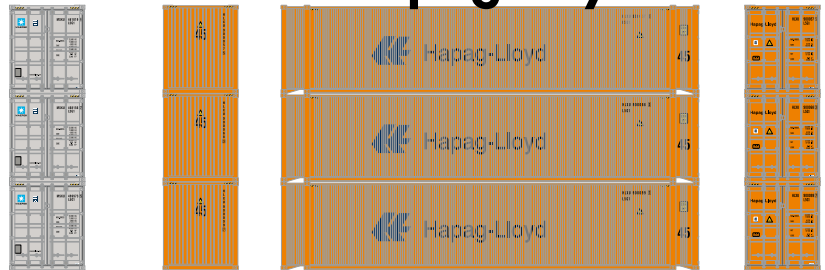

N 45' Container

Announced 1.25.19
Orders Due: 2.22.19

ETA: January 2020

BRAND NEW FOR N-SCALE

Evergreen

ATH17664 N 45' Container, Evergreen (3-PACK)

K-Line

ATH17665 N 45' Container, K-Line (3-PACK)

Maersk

ATH17666 N 45' Container, Maersk (3-PACK)

Hapag Lloyd

ATH17667 N 45' Container, Hapag Lloyd (3-PACK)

Hyundai

ATH17668 N 45' Container, Hyundai (3-PACK)

Hanjin

ATH17669 N 45' Container, Hanjin (3-PACK)

ATH17674 N 45' Container, OOCL (3-PACK)

Sealand

ATH17675 N 45' Container, Sealand (3-PACK)

All Carriers

PROTOTYPE AND BACKGROUND INFO:

An intermodal container is a large standardized shipping container, designed and built for intermodal freight transport, meaning these containers can be used across different modes of transport – from ship to rail to truck – without unloading and reloading their cargo. Corrugating the sheet metal used for the sides and roof contributes significantly to the container's rigidity and stacking strength, just like in corrugated iron or in cardboard boxes. International containers have castings with openings for twistlock fasteners 40' apart on the eight corners, to allow gripping the box from above, below, or the side, and they can be stacked up to ten units high for storage.