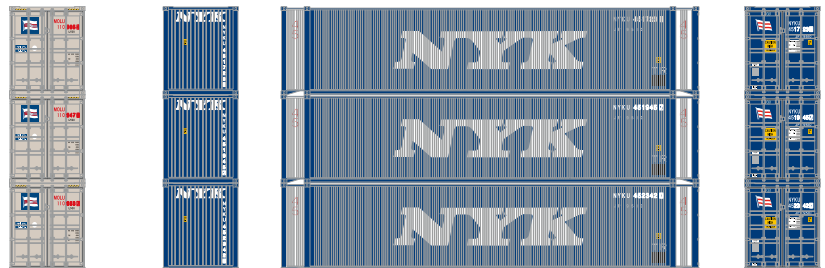

NYK

ATH17671 N 45' Container, NYK (3-PACK)

$31.98 3-Pack SRP

Visit Your Local Retailer | Visit www.athearn.com | Call 1.800.338.4639