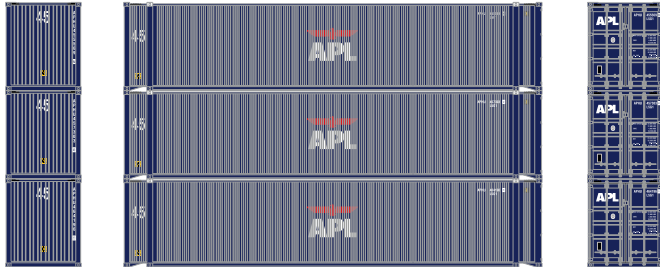

N 45' Container

Announced 1.25.19
Orders Due: 2.22.19

ETA: January 2020

BRAND NEW FOR N-SCALE

American President Lines

ATH17672 N 45' Container, APL (3-PACK)