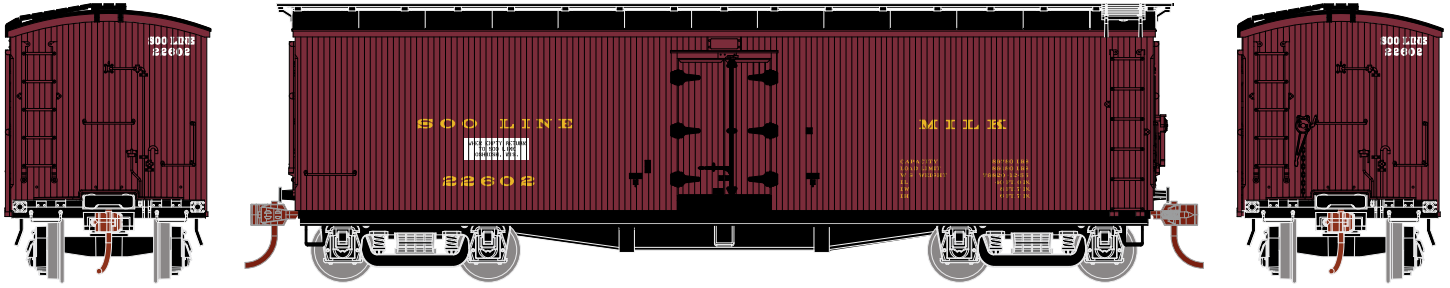

N 40' Pfaudler Milk Car

SOO Line

Announced 09.30.16
Orders Due: 10.28.16

ETA: August 2017

ATH23696	N 40' Pfaudler Milk Car, SOO #2602
ATH23697	N 40' Pfaudler Milk Car, SOO #2604
ATH23698	N 40' Pfaudler Milk Car, SOO #2607

All Road Names

MODEL FEATURES:

- Fully assembled
- Weighted for optimum performance
- Jewel box packaging
- Razor sharp painting and printing
- Screw mounted trucks for optimal tracking
- McHenry® N-scale knuckle spring couplers

PROTOTYPE INFORMATION:

In the 1920's, the Pfaudler Company and General American Car Company manufactured hundreds of wood sheathed, insulated milk cars. Designed as bulk milk carriers, the cars were built around two 6,000 gallon glass lined tanks and a brine cooling system designed to keep the milk at a constant 38 degrees Fahrenheit. Riding on passenger car trucks, these unique cars were often painted Pullman green to match the passenger cars of the era. The special purpose Pfaudler Cars hauled bulk milk shipments well into the 1950's.

$21.98SRP

Visit Your Local Retailer | Visit www.athearn.com | Call 1.800.338.4639