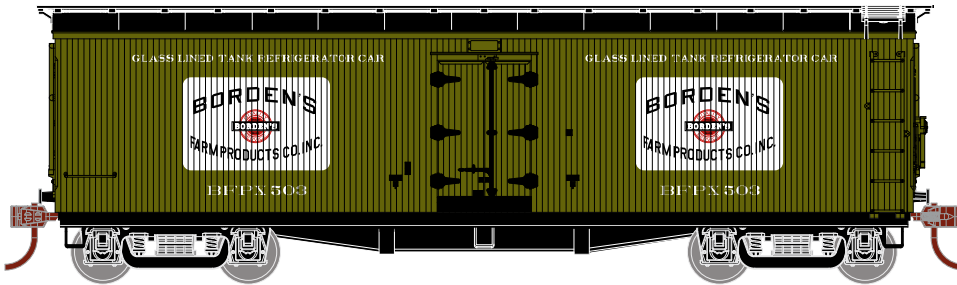

Bordens

ATH23596 N 40' Pfaudler Milk Car, BFPX/Bordens #503
ATH23597 N 40' Pfaudler Milk Car, BFPX/Bordens #510
ATH23598 N 40' Pfaudler Milk Car, BFPX/Bordens #517