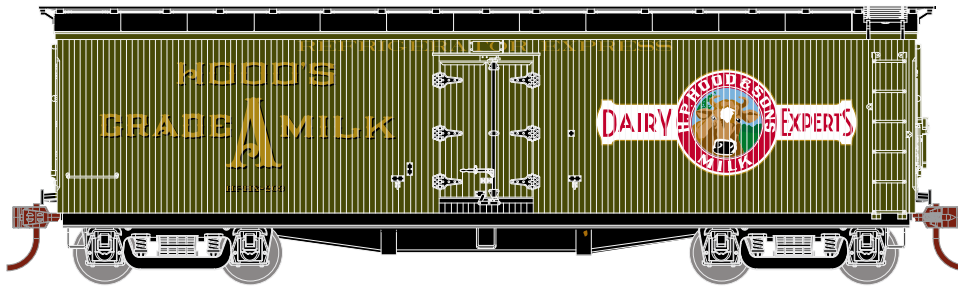

Hood's

ATH23690 N 40' Pfaudler Milk Car, Hood's #203
ATH23691 N 40' Pfaudler Milk Car, Hood's #205
ATH23692 N 40' Pfaudler Milk Car, Hood's #207