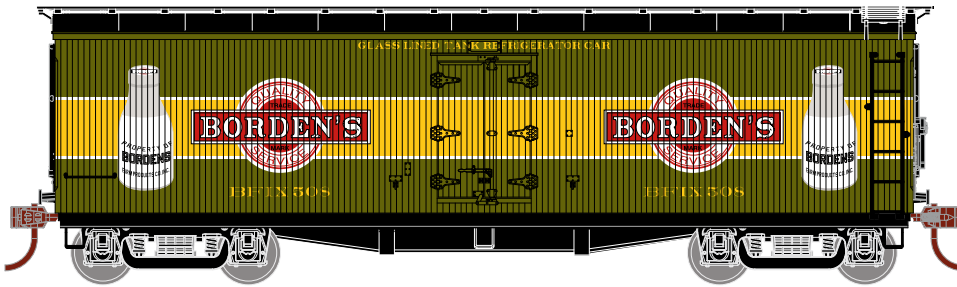

ATH23666 N 40' Pfaudler Milk Car, BFIX/Bordens #508
ATH23667 N 40' Pfaudler Milk Car, BFIX/Bordens #511
ATH23668 N 40' Pfaudler Milk Car, BFIX/Bordens #519