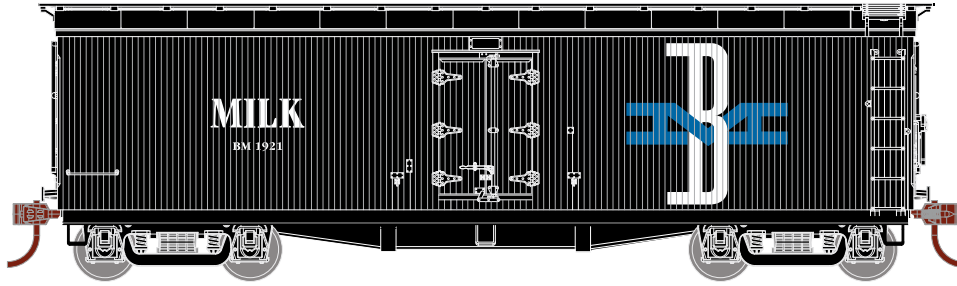

N 40' Pfaudler Milk Car

Boston & Maine

Announced 09.30.16
Orders Due: 10.28.16

ETA: August 2017

ATH23593 N 40' Pfaudler Milk Car, B&M #1921
 ATH23594 N 40' Pfaudler Milk Car, B&M #1922
 ATH23595 N 40' Pfaudler Milk Car, B&M #1928

Bordens

ATH23596 N 40' Pfaudler Milk Car, BFPX/Bordens #503
 ATH23597 N 40' Pfaudler Milk Car, BFPX/Bordens #510
 ATH23598 N 40' Pfaudler Milk Car, BFPX/Bordens #517

ATH23666 N 40' Pfaudler Milk Car, BFIX/Bordens #508
 ATH23667 N 40' Pfaudler Milk Car, BFIX/Bordens #511
 ATH23668 N 40' Pfaudler Milk Car, BFIX/Bordens #519

PROTOTYPE INFORMATION:

In the 1920's, the Pfaudler Company and General American Car Company manufactured hundreds of wood sheathed, insulated milk cars. Designed as bulk milk carriers, the cars were built around two 6,000 gallon glass lined tanks and a brine cooling system designed to keep the milk at a constant 38 degrees Fahrenheit. Riding on passenger car trucks, these unique cars were often painted Pullman green to match the passenger cars of the era. The special purpose Pfaudler Cars hauled bulk milk shipments well into the 1950's.