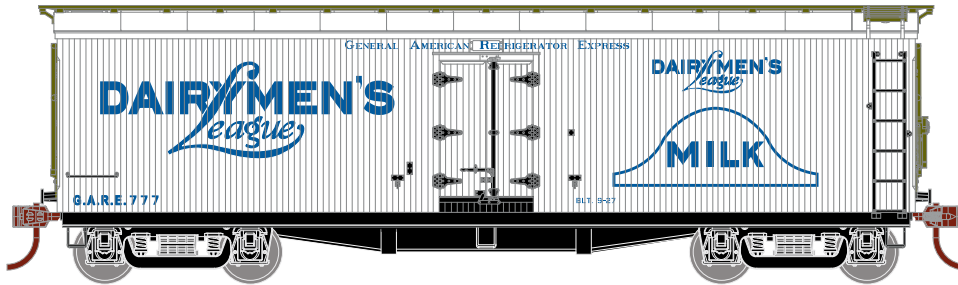

Dairymen's

ATH23687 N 40' Pfaudler Milk Car, Dairymen's #777
ATH23688 N 40' Pfaudler Milk Car, Dairymen's #781
ATH23689 N 40' Pfaudler Milk Car, Dairymen's #784