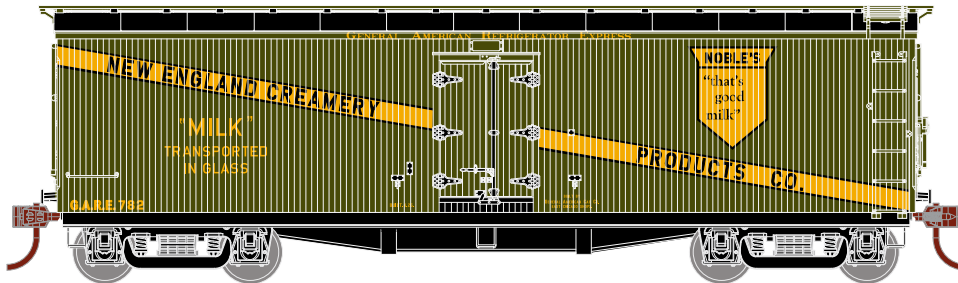

Dairymen's

ATH23687 N 40' Pfaudler Milk Car, Dairymen's #777
 ATH23688 N 40' Pfaudler Milk Car, Dairymen's #781
 ATH23689 N 40' Pfaudler Milk Car, Dairymen's #784

Hood's

ATH23690 N 40' Pfaudler Milk Car, Hood's #203
 ATH23691 N 40' Pfaudler Milk Car, Hood's #205
 ATH23692 N 40' Pfaudler Milk Car, Hood's #207

New England Cream

ATH23693 N 40' Pfaudler Milk Car, NEC #782
 ATH23694 N 40' Pfaudler Milk Car, NEC #783
 ATH23695 N 40' Pfaudler Milk Car, NEC #785

\$21.98SRP

Visit Your Local Retailer | Visit www.athearn.com | Call 1.800.338.4639

PROTOTYPE INFORMATION:

In the 1920's, the Pfaudler Company and General American Car Company manufactured hundreds of wood sheathed, insulated milk cars. Designed as bulk milk carriers, the cars were built around two 6,000 gallon glass lined tanks and a brine cooling system designed to keep the milk at a constant 38 degrees Fahrenheit. Riding on passenger car trucks, these unique cars were often painted Pullman green to match the passenger cars of the era. The special purpose Pfaudler Cars hauled bulk milk shipments well into the 1950's.