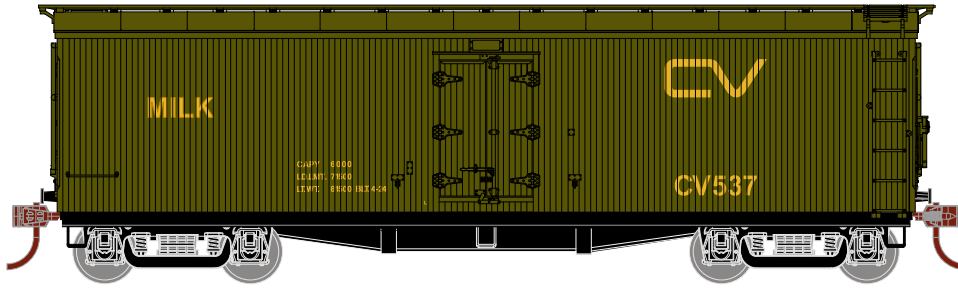

N 40' Pfaudler Milk Car

Central Vermont

Announced 09.30.16
Orders Due: 10.28.16

ETA: August 2017

ATH23684 N 40' Pfaudler Milk Car, CV #537
ATH23685 N 40' Pfaudler Milk Car, CV #539
ATH23686 N 40' Pfaudler Milk Car, CV #545