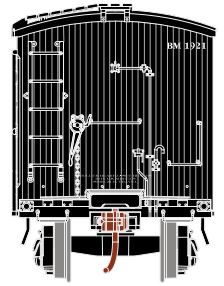

N 40' Pfaudler Milk Car

Boston & Maine

Announced 09.30.16
Orders Due: 10.28.16

ETA: August 2017

ATH23593 N 40' Pfaudler Milk Car, B&M #1921
 ATH23594 N 40' Pfaudler Milk Car, B&M #1922
 ATH23595 N 40' Pfaudler Milk Car, B&M #1928

Bordens

ATH23596 N 40' Pfaudler Milk Car, BFPX/Bordens #503
 ATH23597 N 40' Pfaudler Milk Car, BFPX/Bordens #510
 ATH23598 N 40' Pfaudler Milk Car, BFPX/Bordens #517

ATH23666 N 40' Pfaudler Milk Car, BFIX/Bordens #508
 ATH23667 N 40' Pfaudler Milk Car, BFIX/Bordens #511
 ATH23668 N 40' Pfaudler Milk Car, BFIX/Bordens #519

PROTOTYPE INFORMATION:

In the 1920's, the Pfaudler Company and General American Car Company manufactured hundreds of wood sheathed, insulated milk cars. Designed as bulk milk carriers, the cars were built around two 6,000 gallon glass lined tanks and a brine cooling system designed to keep the milk at a constant 38 degrees Fahrenheit. Riding on passenger car trucks, these unique cars were often painted Pullman green to match the passenger cars of the era. The special purpose Pfaudler Cars hauled bulk milk shipments well into the 1950's.