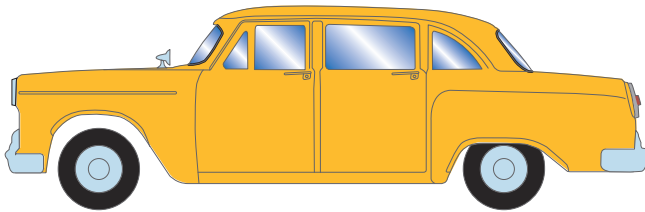

RTR HO 1950's Sedan/Taxi

Orders Due: 01.28.22

ETA: February 2023

Red

ATH74116 Red

Pink

ATH74117 Pink

Yellow

ATH74118 Yellow

Police

ATH74119 Police

City Cab Company

ATH74120 City Cab Company

Downtown Taxi

ATH74121 Downtown Taxi

KEY FEATURES: