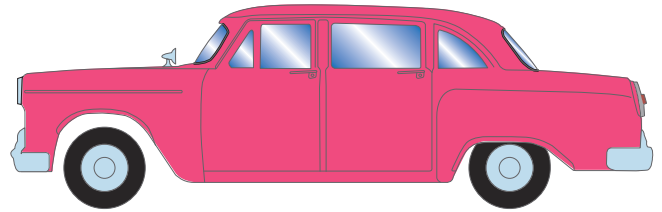

RTR HO 1950's Sedan/Taxi

Orders Due: 01.28.22

ETA: February 2023

Red

ATH74116 Red

Pink

ATH74117 Pink

Yellow

ATH74118 Yellow

Police

ATH74119 Police

City Cab Company

ATH74120 City Cab Company

Downtown Taxi

ATH74121 Downtown Taxi

KEY FEATURES: