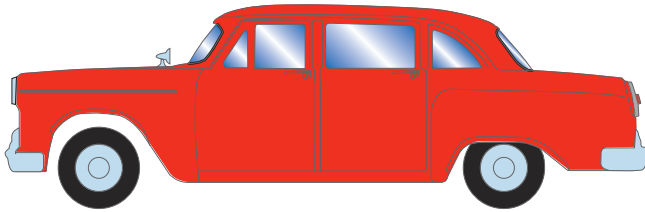

RTR HO 1950's Sedan/Taxi

Orders Due: 01.28.22

ETA: February 2023

Red

ATH74116 Red

Pink

ATH74117 Pink

Yellow

ATH74118 Yellow

Police

ATH74119 Police

City Cab Company

ATH74120 City Cab Company

Downtown Taxi

ATH74121 Downtown Taxi

KEY FEATURES: