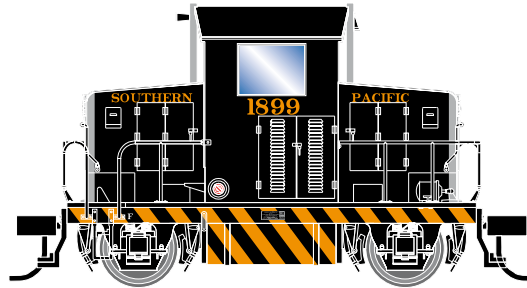

Southern Pacific*

RND89567

HO EMD Model 40, SP #1899

$99.98

Horizon Hobby, LLC • 800-535-5551 • fastserve.horizonhobby.com • www.athearn.com

* Union Pacific Licensed Product