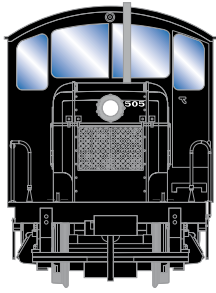

HO EMD Model 40 New York Central

Announced 09.25.15
Available for Backorder

ETA: August 2016

RND89565

HO EMD Model 40, NYC #505