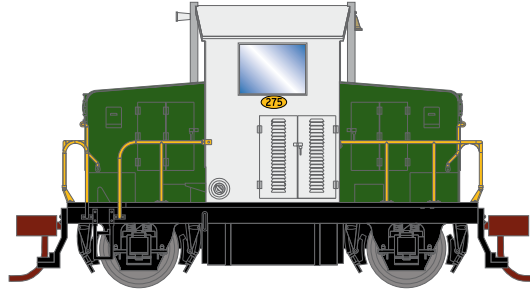

RND89552

HO EMD Model 40, Blue #1

HO EMD Model 40

Announced 09.25.15
Available for Backorder

ETA: August 2016

Green & Gray

RND89553

HO EMD Model 40, Green & Gray #275