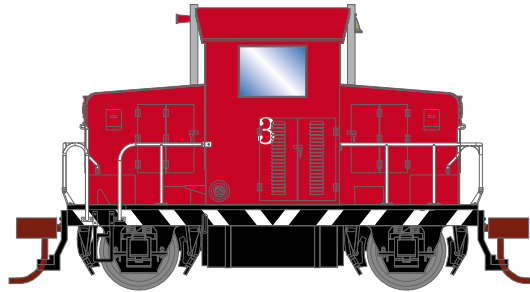

Red

RND89554

HO EMD Model 40, Red #3