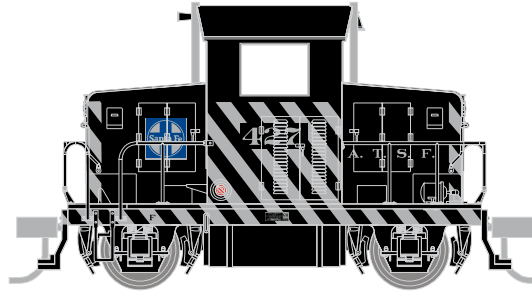

HO EMD Model 40

Announced 09.25.15
Available for Backorder

ETA: August 2016

Santa Fe

RND89562

HO EMD Model 40, SF #427