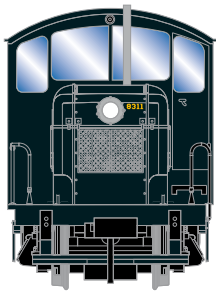

Pennsylvania

RND89566

HO EMD Model 40, PRR #8311