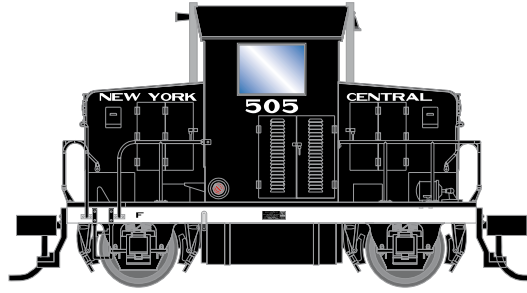

HO EMD Model 40 New York Central

Announced 09.25.15
Available for Backorder

ETA: August 2016

RND89565

HO EMD Model 40, NYC #505