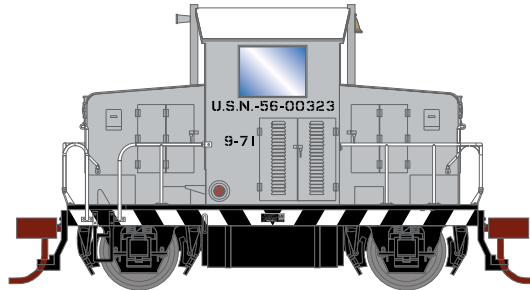

US Navy

RND89555

HO EMD Model 40, US Navy #5600323

$99.98