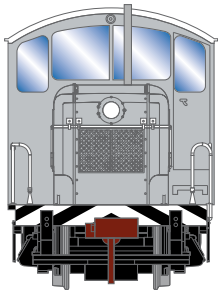

US Navy

RND89555

HO EMD Model 40, US Navy #5600323

$99.98