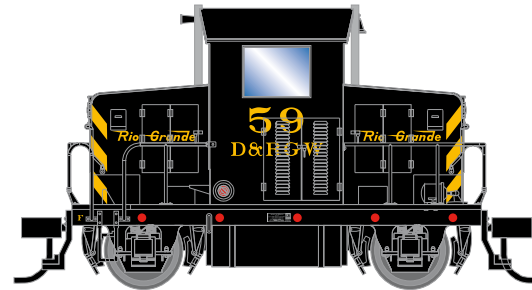

Rio Grande*

RND89564

HO EMD Model 40, D&RGW #59

$99.98

Horizon Hobby, LLC • 800-535-5551 • fastserve.horizonhobby.com • www.athearn.com

* Union Pacific Licensed Product