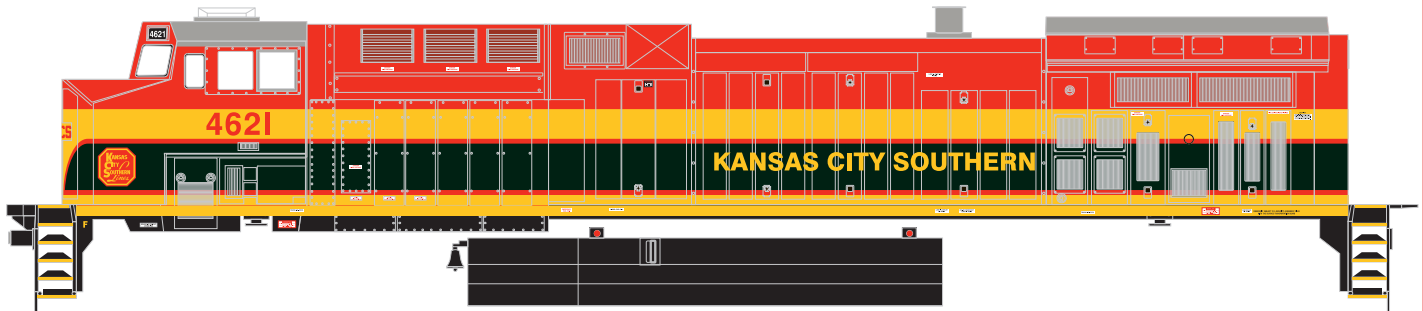

Announced: 8-25-09
Orders Due: 9-18-09
ETA: January 2010

Kansas City Southern AC4400

___ 78838 AC4400 Kansas City Southern #4621	\$99.98
___ 78839 AC4400 Kansas City Southern #4592	\$99.98
___ 78840 AC4400 Kansas City Southern #4609	\$99.98

___ 78841 AC4400 KCS de Mexico #4513	\$99.98
___ 78842 AC4400 KCS de Mexico #4574	\$99.98

Era – Right now

- Fully assembled (including handrails)
- New window castings
- DCC-ready wiring harness installed
- Machined wheels
- Prototypically accurate horns
- McHenry® scale knuckle spring couplers

These special locomotives capture the flavor of these paint schemes as applied to the similar-looking ES44AC loco. Although these paint schemes weren't applied to AC4400 locomotives, these striking models will still look great on your model pike.