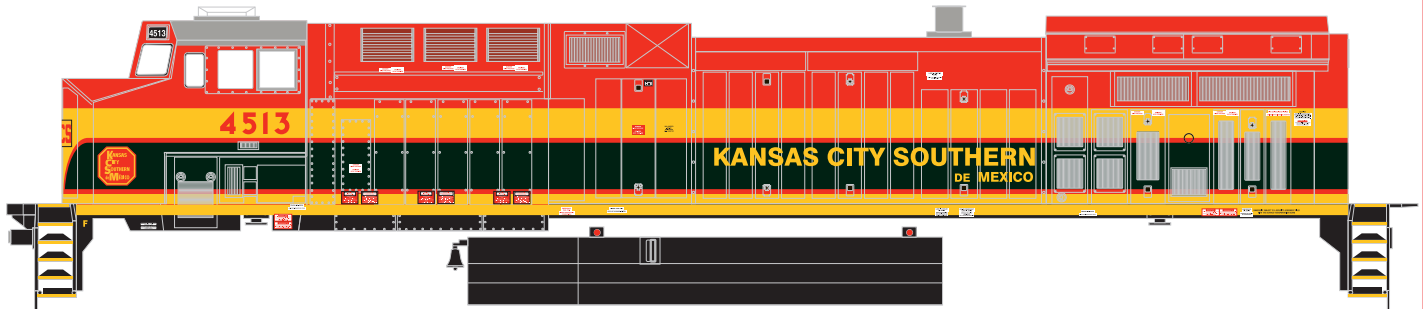

Announced: 8-25-09
Orders Due: 9-18-09
ETA: January 2010

Kansas City Southern AC4400

___ 78838 AC4400 Kansas City Southern #4621	\$99.98
___ 78839 AC4400 Kansas City Southern #4592	\$99.98
___ 78840 AC4400 Kansas City Southern #4609	\$99.98

___ 78841 AC4400 KCS de Mexico #4513	\$99.98
___ 78842 AC4400 KCS de Mexico #4574	\$99.98

Era – Right now

- Fully assembled (including handrails)
- New window castings
- DCC-ready wiring harness installed
- Machined wheels
- Prototypically accurate horns
- McHenry® scale knuckle spring couplers

These special locomotives capture the flavor of these paint schemes as applied to the similar-looking ES44AC loco. Although these paint schemes weren't applied to AC4400 locomotives, these striking models will still look great on your model pike.