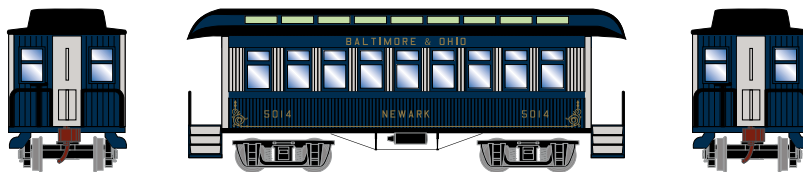

HO 34' Old Time Overton

Announced 3.31.17
Available for Backorder

ETA: February 2018

Santa Fe

RND84295
RND84315

HO RTR 34' Old Time Overton Coach, SF #112
HO RTR 34' Old Time Overton Pass Set, SF (4)

Baltimore & Ohio

RND84296
RND84316

HO RTR 34' Old Time Overton Coach, B&O #5014
HO RTR 34' Old Time Overton Pass Set, B&O (4)

Canadian Pacific

RND84297
RND84317

HO RTR 34' Old Time Overton Coach, CPR #98
HO RTR 34' Old Time Overton Pass Set, CPR (4)

Union Pacific*

RND84320
RND84300

HO RTR 34' Old Time Overton Coach, UP #1718
HO RTR 34' Old Time Overton Pass Set, UP (4)

All Road Names

PROTOTYPE AND BACKGROUND INFO:

At the turn of the late 1800s passenger train travel was much more like the stage coach that it had replaced. The Overton style passenger car is iconic to this era, a time of great expansion for the railroads with the transcontinental route and the settling of the Wild West. The railroads brought much change to the landscape of North America. Passenger trains of the time were the best way to get across the continent. The Overton passenger cars facilitated this new era of transportation.

MODEL FEATURES:

- Fine end handrails and ladders
- Clear windows
- Fully-assembled and ready to run
- Highly-detailed, injection-molded body
- Painted and printed for realistic decoration
- Machined metal wheels with RP25 contours operate on all popular brands of track
- Weighted for trouble free operation
- Body mounted McHenry operating scale knuckle couplers
- Window packaging for easy viewing
- Interior plastic blister carton safely holds model for convenient storage
- Minimum radius: 15"