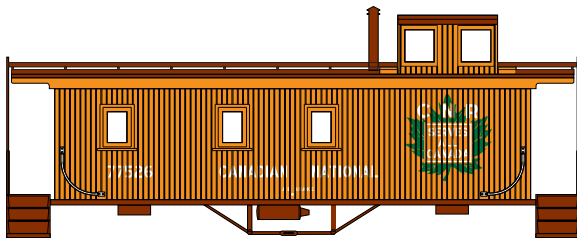

Announced: 7-21-09
 Orders Due: 8-21-09
 ETA: November 2009

3 Window Caboose

Era: 1920s - 1960s

- Fully assembled
- Razor-sharp printing and painting
- McHenry® knuckle spring couplers
- Clear window glazing

11507 Chicago & Northwestern \$19.98*

11510 Denver & Rio Grande Western \$19.98*

11508 Chesapeake & Ohio \$19.98

11511 Pennsylvania \$19.98

11509 Canadian National \$19.98

11512 Union Pacific \$19.98*

Athearn Trains • 2883 East Spring Street • Suite 100 • Long Beach, CA • 90806
 310-763-7140 • fax 310-763-7449 • www.athearn.com