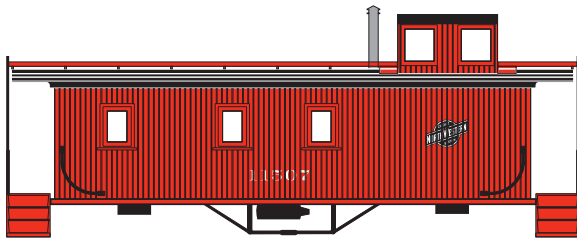

Announced: 7-21-09
 Orders Due: 8-21-09
 ETA: November 2009

3 Window Caboose

Era: 1920s - 1960s

- Fully assembled
- Razor-sharp printing and painting
- McHenry® knuckle spring couplers
- Clear window glazing