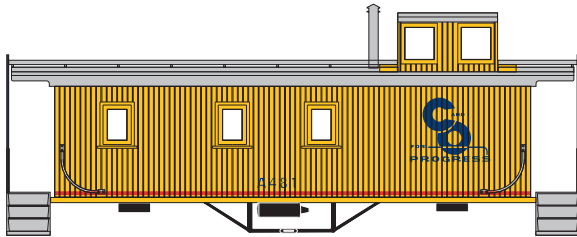

11508 Chesapeake & Ohio $19.98