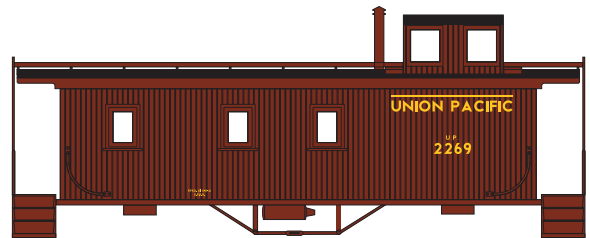

Announced: 7-21-09
 Orders Due: 8-21-09
 ETA: November 2009

3 Window Caboose

Era: 1920s - 1960s

- Fully assembled
- Razor-sharp printing and painting
- McHenry® knuckle spring couplers
- Clear window glazing

11507 Chicago & Northwestern \$19.98*

11510 Denver & Rio Grande Western \$19.98*

11508 Chesapeake & Ohio \$19.98

11511 Pennsylvania \$19.98

11509 Canadian National \$19.98

11512 Union Pacific \$19.98*

Athearn Trains • 2883 East Spring Street • Suite 100 • Long Beach, CA • 90806
 310-763-7140 • fax 310-763-7449 • www.athearn.com