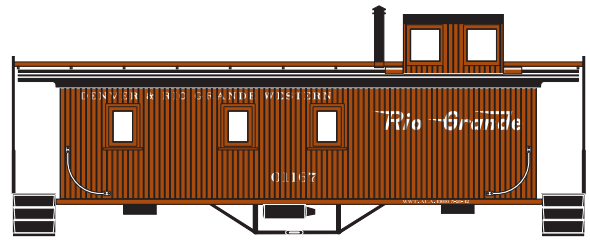

11510 Denver & Rio Grande Western $19.98*