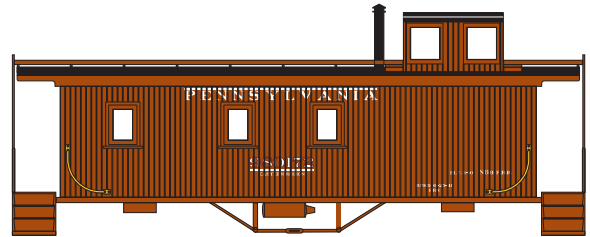

11511 Pennsylvania $19.98