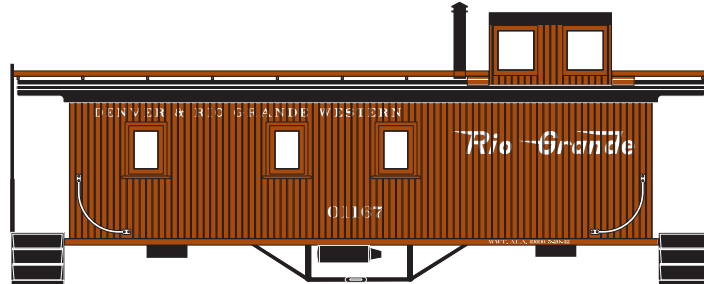

Announced: 7-21-09
 Orders Due: 8-21-09
 ETA: November 2009

3 Window Caboose

Era: 1920s - 1960s

- Fully assembled
- Razor-sharp printing and painting
- McHenry® knuckle spring couplers
- Clear window glazing