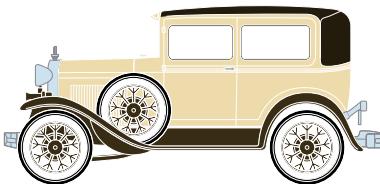

ATH26402

HO RTR Model A Sedan, Dark Green

ATH26403

HO RTR Model A Sedan, Cream

ATH26404

HO RTR Model A Sedan, Tan

ATH26405

HO RTR Model A Sedan, Blue

MODEL FEATURES:

- Factory assembled with many detail parts applied
- Molded cab interior with separately applied steering wheel
- Clear window glazing
- Rubber tires
- Ford licensed model

\$17.98 SRP