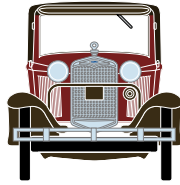

HO Model A

Sedan

Announced 08.26.16
Orders Due: 09.23.16

ETA: July 2017

ATH26400

HO RTR Model A Sedan, Black

ATH26401

HO RTR Model A Sedan, Burgundy

ATH26402

HO RTR Model A Sedan, Dark Green

ATH26403

HO RTR Model A Sedan, Cream

ATH26404

HO RTR Model A Sedan, Tan

ATH26405

HO RTR Model A Sedan, Blue