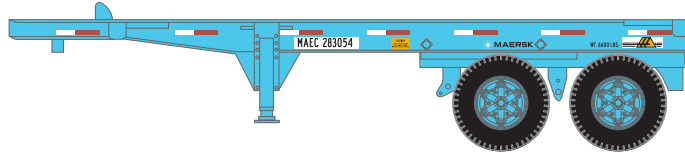

20' Container Chassis 2-Pack

Announced: 3.28.14
Orders Due: 04/25/14

ETA: November 2014

Maersk

ATH27935- 2pack