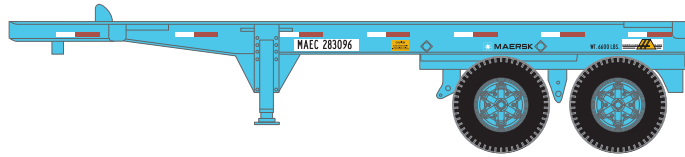

20' Container Chassis 2-Pack

Announced: 3.28.14
Orders Due: 04/25/14

ETA: November 2014

Maersk

ATH27935- 2pack