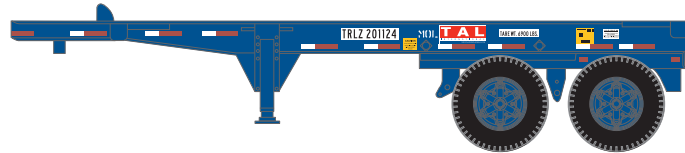

TAL

ATH27936- 2pack