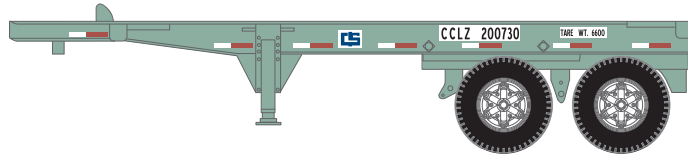

20' Container Chassis 2-Pack

Announced: 3.28.14
Orders Due: 04/25/14

ETA: November 2014

China Shipping

ATH27932- 2pack