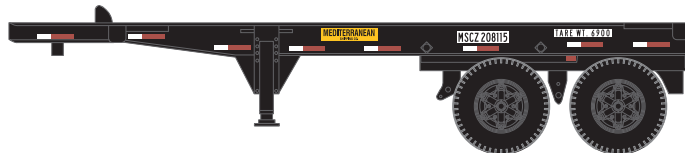

MSC

ATH27937- 2pack

MODEL FEATURES

- Three different numbers
- Stackable
- Landing gear
- Wheels
- Rubber tires
- Painted mud flaps

$23.98