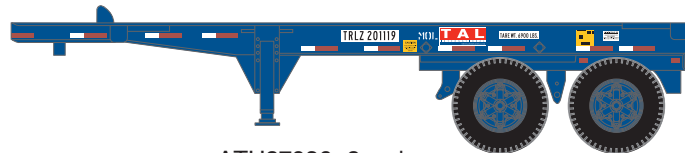

TAL

ATH27936- 2pack