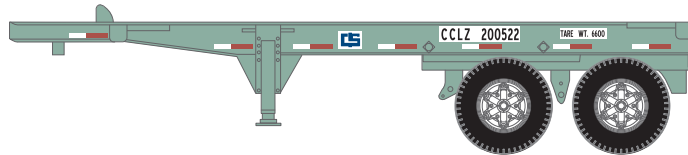

20' Container Chassis 2-Pack

Announced: 3.28.14
Orders Due: 04/25/14

ETA: November 2014

China Shipping

ATH27932- 2pack