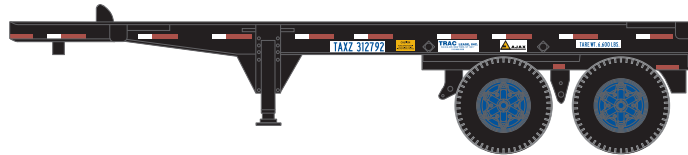

TRAC

ATH27933- 2pack