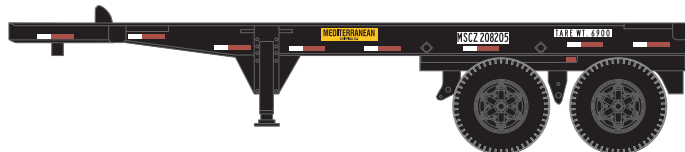

MSC

ATH27937- 2pack

MODEL FEATURES

- Three different numbers
- Stackable
- Landing gear
- Wheels
- Rubber tires
- Painted mud flaps

$23.98