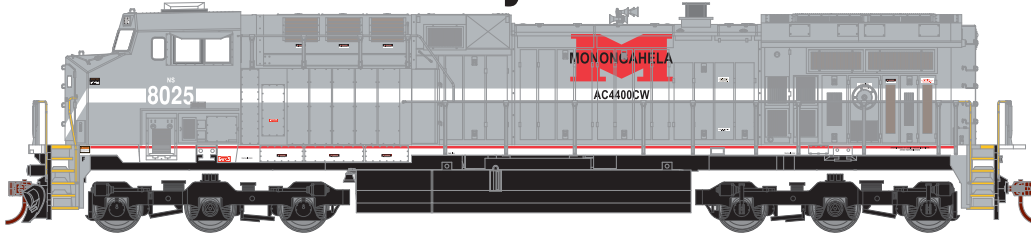

Announced: 08-03-12
Orders Due: 9-21-12
ETA: December 2012

HO SCALE

AC4400 NS Heritage Fantasy Series

77664 Monongahela #8025

\$139.98

77665 Conrail #8098

\$139.98

77666 Southern #8099

\$139.98

77667 Nickel Plate #8100

\$139.98

77668 Central of Georgia #8101

\$139.98

- Fully assembled (including Celcon handrails)
- Prototypically accurate horns
- DCC-ready using Quick Plug™ technology

- Machined wheels
- Flush-fitting windows
- McHenry® scale knuckle spring couplers