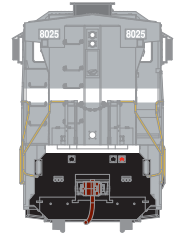

AC4400 NS Heritage Fantasy Series

77664 Monongahela #8025

$139.98