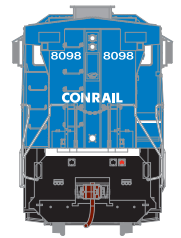

77665 Conrail #8098

$139.98