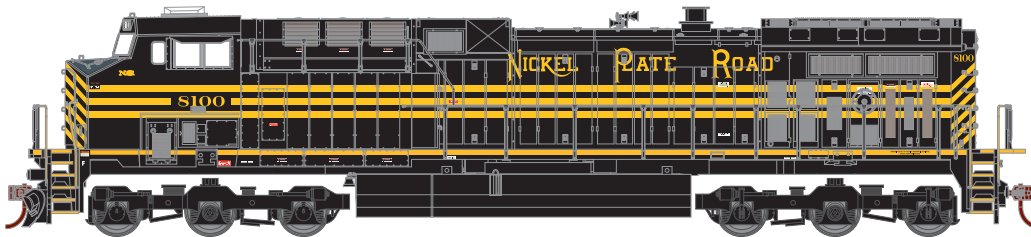

Announced: 08-03-12
Orders Due: 9-21-12
ETA: December 2012

HO SCALE

AC4400 NS Heritage Fantasy Series

77664 Monongahela #8025

\$139.98

77665 Conrail #8098

\$139.98

77666 Southern #8099

\$139.98

77667 Nickel Plate #8100

\$139.98

77668 Central of Georgia #8101

\$139.98

- Fully assembled (including Celcon handrails)
- Prototypically accurate horns
- DCC-ready using Quick Plug™ technology

- Machined wheels
- Flush-fitting windows
- McHenry® scale knuckle spring couplers