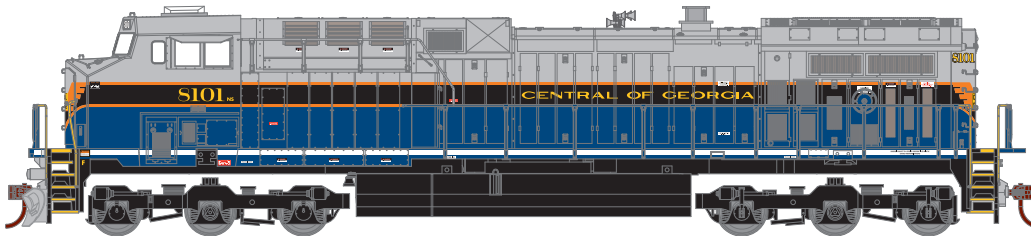

Announced: 08-03-12
Orders Due: 9-21-12
ETA: December 2012

HO SCALE

AC4400 NS Heritage Fantasy Series

77664 Monongahela #8025

\$139.98

77665 Conrail #8098

\$139.98

77666 Southern #8099

\$139.98

77667 Nickel Plate #8100

\$139.98

77668 Central of Georgia #8101

\$139.98

- Fully assembled (including Celcon handrails)
- Prototypically accurate horns
- DCC-ready using Quick Plug™ technology

- Machined wheels
- Flush-fitting windows
- McHenry® scale knuckle spring couplers