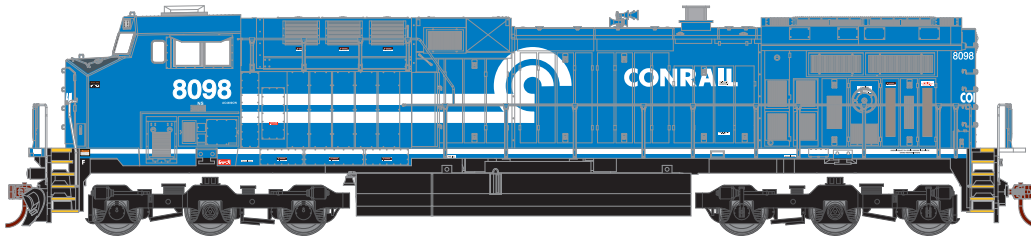

Announced: 08-03-12
Orders Due: 9-21-12
ETA: December 2012

HO SCALE

AC4400 NS Heritage Fantasy Series

77664 Monongahela #8025

\$139.98

77665 Conrail #8098

\$139.98

77666 Southern #8099

\$139.98

77667 Nickel Plate #8100

\$139.98

77668 Central of Georgia #8101

\$139.98

- Fully assembled (including Celcon handrails)
- Prototypically accurate horns
- DCC-ready using Quick Plug™ technology

- Machined wheels
- Flush-fitting windows
- McHenry® scale knuckle spring couplers