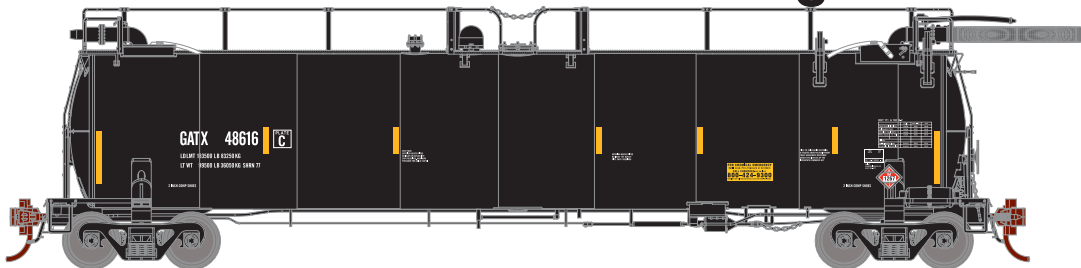

486XX Series - No Logo

Ear: 2005 +

ATH15054	Intermediate, GATX/Yellow Stripes #48617
ATH15055	Intermediate, GATX/Yellow Stripes #48618
ATH15056	Intermediate, GATX/Yellow Stripes #48619
ATH15057	Intermediate, GATX/Yellow Stripes #48620
ATH15058	Intermediate, GATX/Yellow Stripes #48621
ATH15059	Intermediate, GATX/Yellow Stripes #48622
ATH15060	Intermediate, GATX/Yellow Stripes #48623
ATH15061	Intermediate, GATX/Yellow Stripes #48624
ATH15062	Intermediate, GATX/Yellow Stripes #48625
ATH15063	A/B & Int Car, GATX/Yellow Stripes #48615 #48616 #48626

$39.99 INTERMEDIATE
$109.99 A/B, INTERMEDIATE SET (3 Cars)

ATHEARN

VISIT Your Local Retailer
CLICK Athearn.com
CALL 1.800.338.4639

These items are subject to Horizon's MAP policy