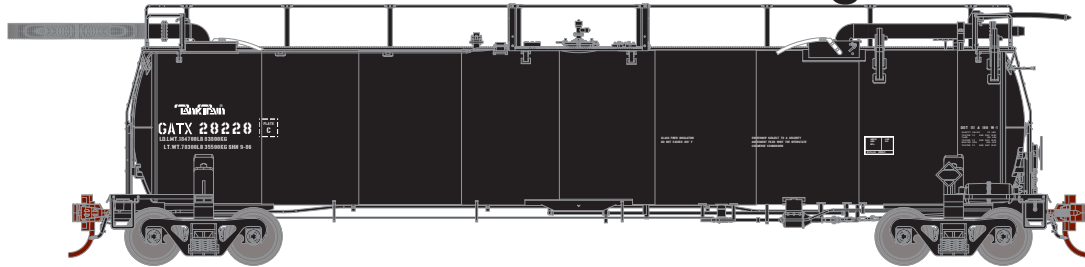

N-Scale Tank Train

Announced 03.26.21
Orders Due: 04.30.21

ETA: April 2022

282XX Series - Small Logo

Ear: 1986+

ATH15064
ATH15065
ATH15066
ATH15067
ATH15068
ATH15069
ATH15070
ATH15071
ATH15072
ATH15093

Intermediate, GATX/Black Small Lettering #28229
Intermediate, GATX/Black Small Lettering #28230
Intermediate, GATX/Black Small Lettering #28231
Intermediate, GATX/Black Small Lettering #28232
Intermediate, GATX/Black Small Lettering #28233
Intermediate, GATX/Black Small Lettering #28234
Intermediate, GATX/Black Small Lettering #28235
Intermediate, GATX/Black Small Lettering #28236
Intermediate, GATX/Black Small Lettering #28237
A/B & Int Car, GATX/Black Small Lettering #28227 #28228 #28238

All Road Names

MODEL FEATURES:

1. Two GATX classes represented: 282-series and 486-series
   - Finely detailed walkways
   - Full underbody plumbing and rigging
   - 100-ton roller-bearing trucks
   - Accurately painted and printed for prototypical realism
   - Photo-etched metal walkways and end platforms
   - Screw mounted trucks
   - Wire safety rails and end handrails
   - 36" Machined metal wheels operates on Code 50, and 80 rail
   - Minimum radius: 11" - Recommended radius:15"
   - Correct walkways, manways, and load/unload pluper series
   - Correct transfer plumbing per prototype series and end (A-end or B-end)
   - Detailed, soft vinyl transfer hoses that bend as the car negotiates curves
   - Fully-assembled and ready-to-run out of the box
   - Highly-detailed, injection-molded body
   - Printed placards
   - Body-mounted, McHenry™ operating scale knuckle couplers
   - Separately applied brake wheel
- 282-series era: 1977 to present
  - 486-series era: 1982 to present

Building on a rich tradition started in 1946, the Athearn® brand is home to the hobby's best-loved models. Athearn has brought the joy of model railroading to you for 75 years, starting from our classic 'Blue-Box' kits to our most recent Genesis® 2.0 line. With accurate detailing and painting, Athearn is the brand that any hobbyist is proud to own and operate. No matter your era or favorite railroad, Athearn truly is "Trains in Miniature."

$39.99 INTERMEDIATE
$109.99 A/B, INTERMEDIATE SET (3 Cars)

ATHEARN

VISIT Your Local Retailer
CLICK Athearn.com
CALL 1.800.338.4639

These items are subject to Horizon's MAP policy