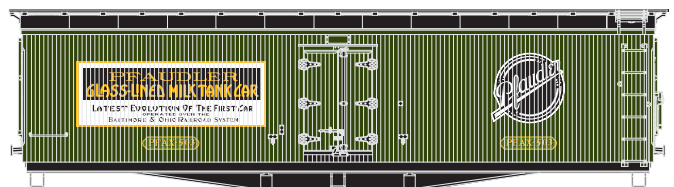

# 40' Milk Car

Era: 1920s to 1950s

- Fully assembled
- Weighted for optimum performance
- Packed in new jewel box
- Razor sharp painting and printing
- Screw mounted trucks for optimal tracking
- McHenry® N-scale knuckle spring couplers

\_\_\_ 23612 Alderney Dairy #1      \$16.98  
 \_\_\_ 23613 Alderney Dairy #2      \$16.98

\_\_\_ 23618 Hoods (Ver 1) #1      \$16.98  
 \_\_\_ 23619 Hoods (Ver 1) #2      \$16.98

\_\_\_ 23614 Borden's #1      \$16.98  
 \_\_\_ 23615 Borden's #2      \$16.98