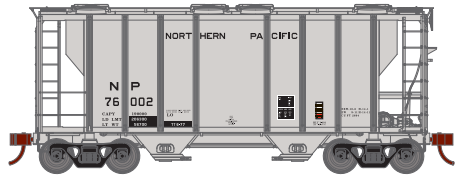

Northern Pacific

ATH63798 NP #76002
ATH63799 NP #76058
ATH63800 NP #76065