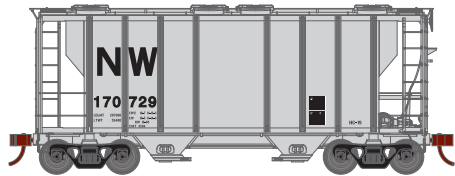

Norfolk & Western

ATH63792 NW #170729
ATH63793 NW #170732
ATH63794 NW #170737