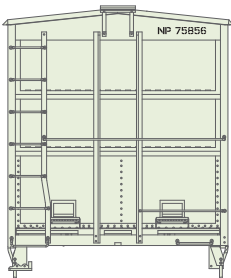

Era: 1965+

ATH23894	#75856
ATH23895	#75867
ATH23896	#75891

$22.98

Visit Your Local Retailer | Visit www.athearn.com | Call 1.800.338.4639