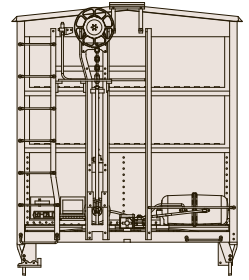

N GATC 2600 Airslide Hopper

Announced: 01.23.15
Orders Due: 02.27.15

ETA: November 2015

Undecorated

Era: 1959+

ATH23116