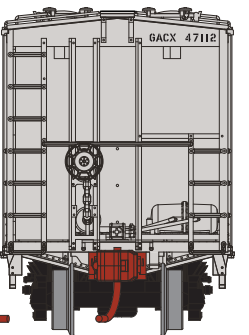

Pillsbury

Era: 1970+

ATH23120 #47112
ATH23121 #47113

$22.98

Visit Your Local Retailer | Visit www.athearn.com | Call 1.800.338.4639