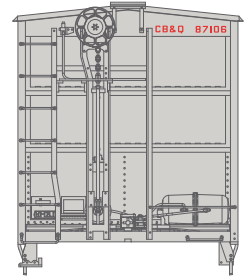

N GATC 2600 Airslide Hopper

Announced: 01.23.15
Orders Due: 02.27.15

ETA: November 2015

Chicago, Burlington & Quincy

Era: 1965+

ATH23888	#87106
ATH23889	#87717
ATH23890	#87729