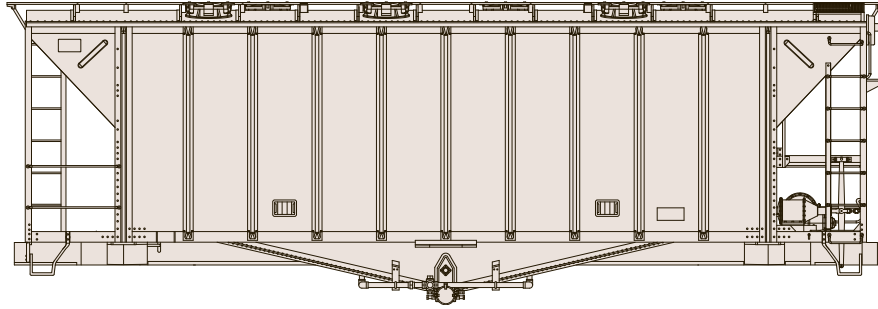

N GATC 2600 Airslide Hopper

Announced: 01.23.15
Orders Due: 02.27.15

ETA: November 2015

Undecorated

Era: 1959+

ATH23116

Bay State Milling

Era: 1970+