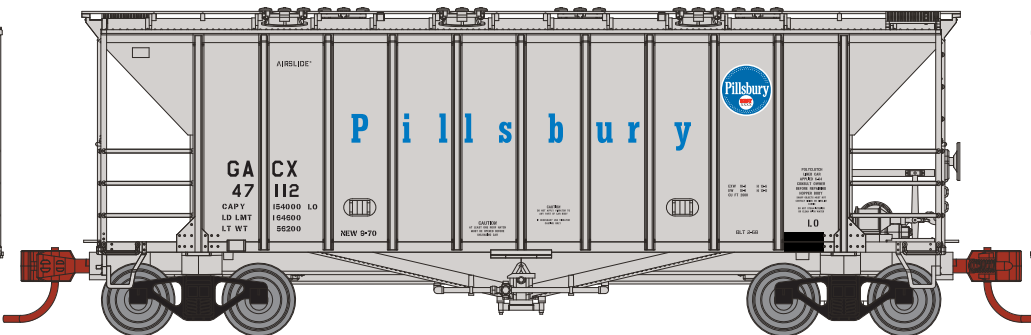

Pillsbury

Era: 1970+

ATH23120 #47112
ATH23121 #47113

$22.98

Visit Your Local Retailer | Visit www.athearn.com | Call 1.800.338.4639