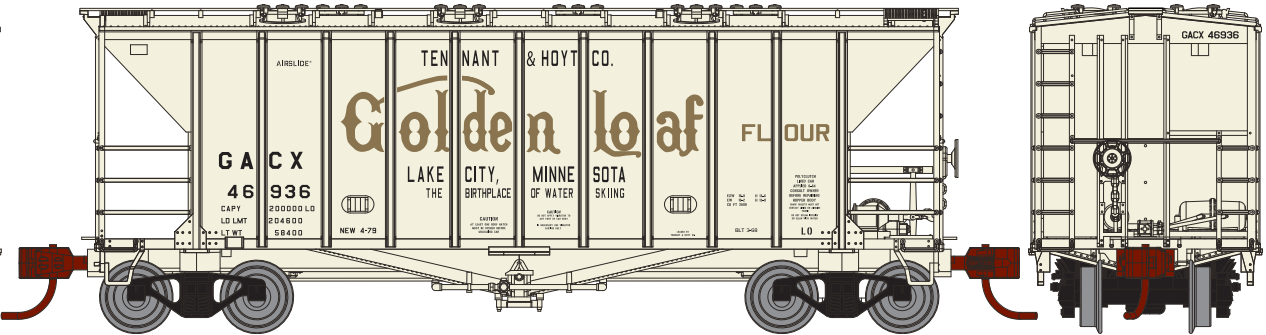

Golden Loaf

Era: 1970+

ATH23891	#46936
ATH23892	#48189
ATH23893	#48192

Northern Pacific