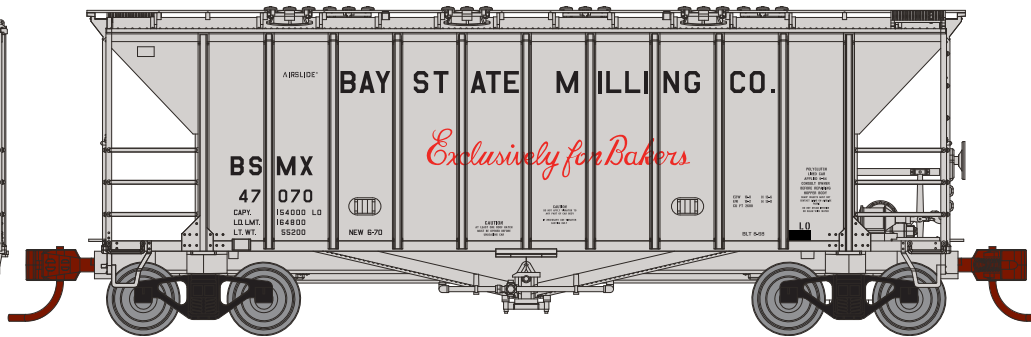

N GATC 2600 Airslide Hopper

Announced: 01.23.15
Orders Due: 02.27.15

ETA: November 2015

Undecorated

Era: 1959+

ATH23116

Bay State Milling

Era: 1970+