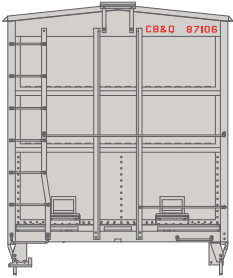

N GATC 2600 Airslide Hopper

Announced: 01.23.15
Orders Due: 02.27.15

ETA: November 2015

Chicago, Burlington & Quincy

Era: 1965+

ATH23888	#87106
ATH23889	#87717
ATH23890	#87729