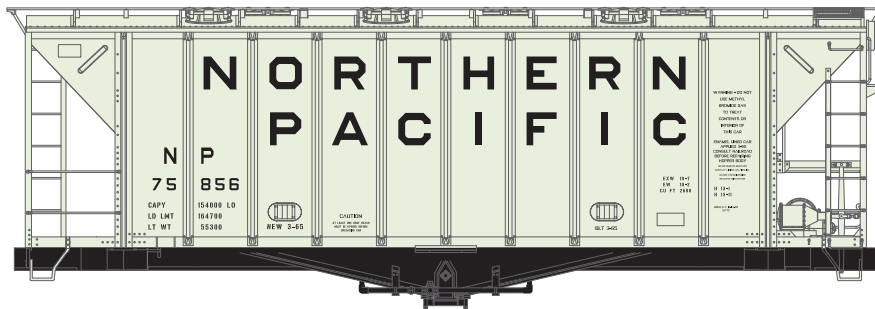

Era: 1965+

ATH23894	#75856
ATH23895	#75867
ATH23896	#75891

$22.98

Visit Your Local Retailer | Visit www.athearn.com | Call 1.800.338.4639