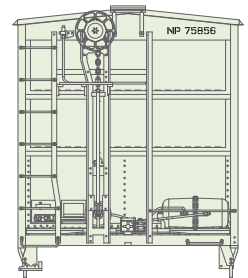

Era: 1965+

ATH23894	#75856
ATH23895	#75867
ATH23896	#75891

$22.98

Visit Your Local Retailer | Visit www.athearn.com | Call 1.800.338.4639