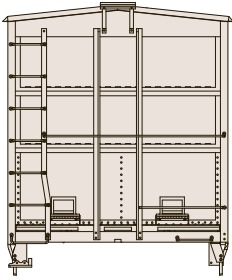

N GATC 2600 Airslide Hopper

Announced: 01.23.15
Orders Due: 02.27.15

ETA: November 2015

Undecorated

Era: 1959+

ATH23116

Bay State Milling

Era: 1970+