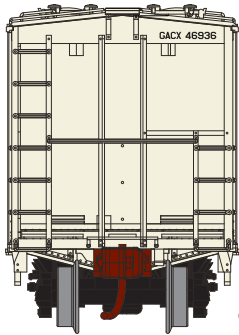

Golden Loaf

Era: 1970+

ATH23891	#46936
ATH23892	#48189
ATH23893	#48192

Northern Pacific