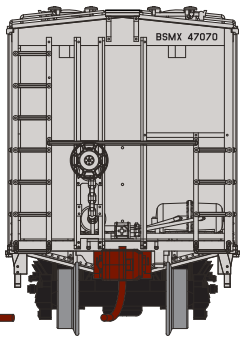

N GATC 2600 Airslide Hopper

Announced: 01.23.15
Orders Due: 02.27.15

ETA: November 2015

Undecorated

Era: 1959+

ATH23116

Bay State Milling

Era: 1970+