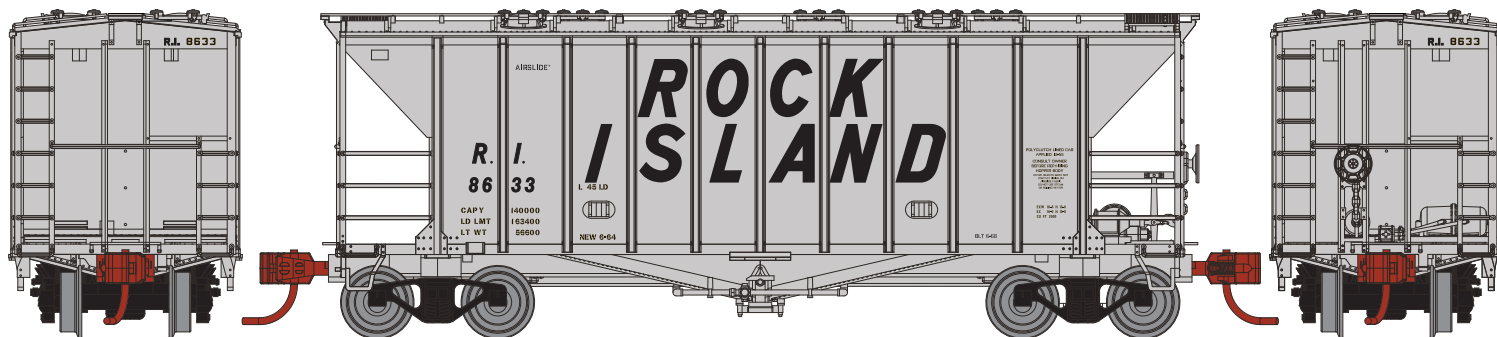

ETA: November 2015

Rock Island

Era: 1968+

ATH23897
ATH23898
ATH23899

#8633
#8686
#8719

MODEL FEATURES

- Fully assembled and ready for your layout
- Etched metal roofwalks
- Factory installed wire roofwalk grab irons
- Weighted for optimum performance
- Prototype specific details including flush or overhang roof and round or trough hatches
- McHenry knuckle spring couplers installed