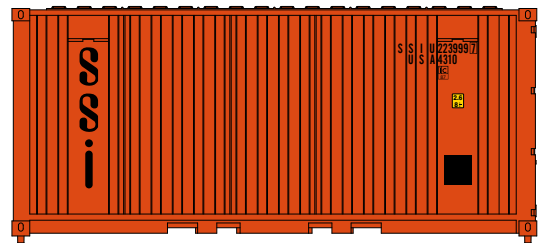

ATH17695 N 20' Corrugated Container, KLINE (3)

Linea Mexicana

ATH17696 N 20' Corrugated Container, LINEAMEX(3)

Mitsui OSK Lines

ATH17697 N 20' Corrugated Container, MOSK (3)

SSI Container Corp

ATH17698 N 20' Corrugated Container, SS (3)

Waters AG

ATH17699 N 20' Corrugated Container, WATERS (3)

Hanjin

ATH17700 N 20' Corrugated Container, Hanjin (3)

All Carriers

MODEL FEATURES:

- Factory assembled with highly detailed printing and decoration
- Three different road numbers per pack
- Some SKUs feature multiple logos and/or decoration variations