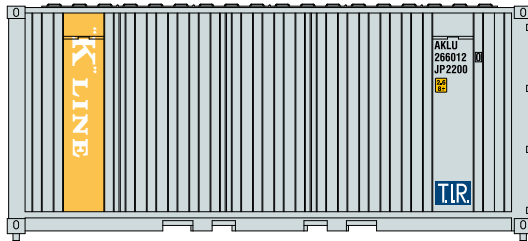

N 20' Container

Announced 3.22.19
Orders Due: 4.26.19

ETA: March 2020

American President Line

ATH17693 N 20' Corrugated Container, APL (3)

Australia New Zealand

ATH17694 N 20' Corrugated Container, ANZ (3)

K-Line

ATH17695 N 20' Corrugated Container, KLINE (3)

Linea Mexicana

ATH17696 N 20' Corrugated Container, LINEAMEX(3)

Mitsui OSK Lines

ATH17697 N 20' Corrugated Container, MOSK (3)

SSI Container Corp

ATH17698 N 20' Corrugated Container, SS (3)