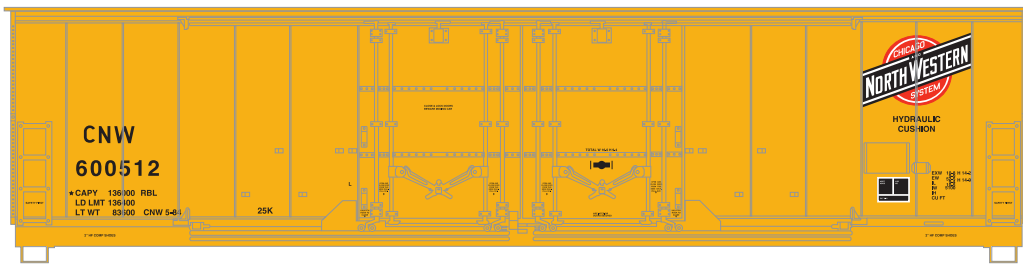

ATH96928 #600512
ATH96929 #600628
ATH96930 #600638