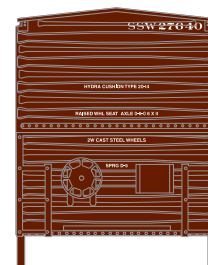

## MODEL FEATURES

- Fully assembled and ready for your layout
- Razor sharp painting and printing
- Weighted for optimum performance
- Machined RP25 profile 33" metal wheels
- McHenry scale knuckle spring couplers installed