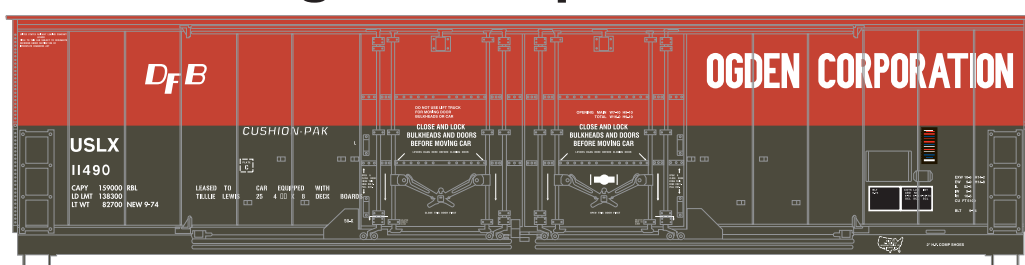

HO 50' Evans Double Door Box Car Northwest Hardwoods

Announced: 11.28.14
Orders Due: 12.26.14

ETA: August 2015

Ogden Corporation

Cotton Belt*

MODEL FEATURES

- Fully assembled and ready for your layout
- Razor sharp painting and printing
- Weighted for optimum performance
- Machined RP25 profile 33" metal wheels
- McHenry scale knuckle spring couplers installed

* Union Pacific Licensed Product

$25.98

Visit Your Local Retailer | Visit www.athearn.com | Call 1.800.338.4639