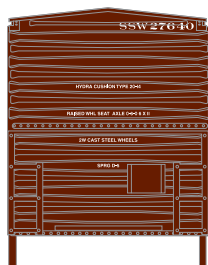

Cotton Belt*

Era: 1970s - 2000s