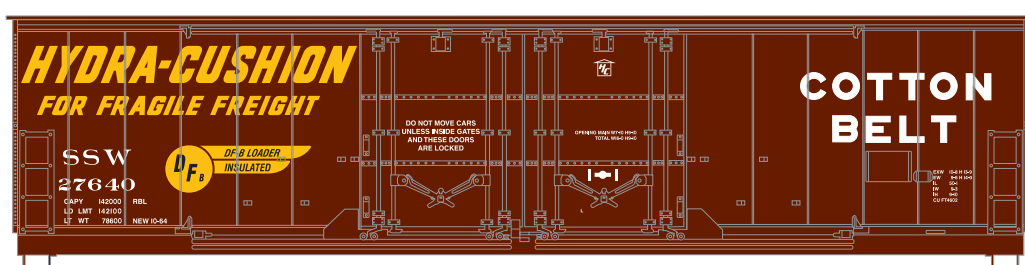

MODEL FEATURES

- Fully assembled and ready for your layout
- Razor sharp painting and printing
- Weighted for optimum performance
- Machined RP25 profile 33" metal wheels
- McHenry scale knuckle spring couplers installed

* Union Pacific Licensed Product

$25.98

Visit Your Local Retailer | Visit www.athearn.com | Call 1.800.338.4639