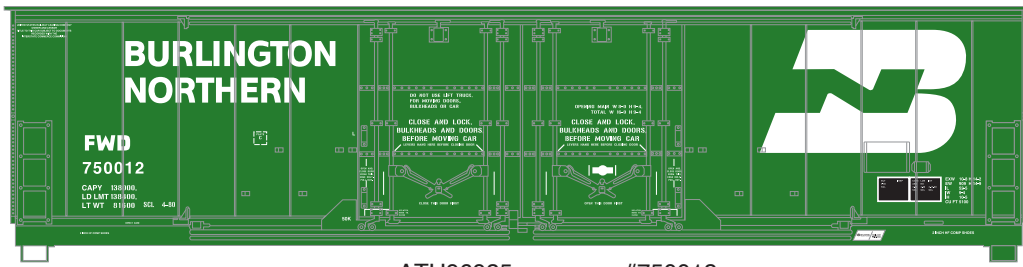

ATH96925 #750012
ATH96926 #750036
ATH96927 #750050