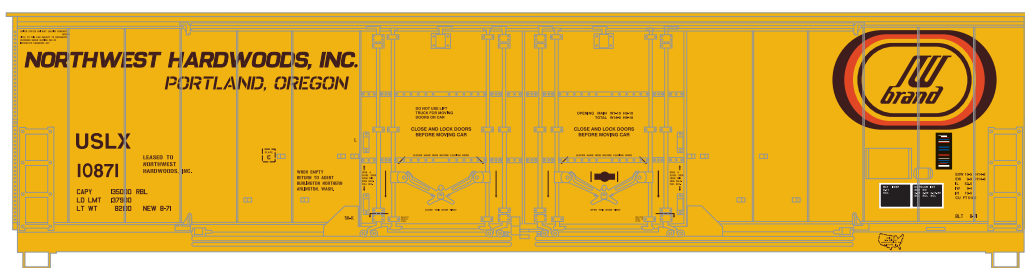

HO 50' Evans Double Door Box Car Northwest Hardwoods

Announced: 11.28.14
Orders Due: 12.26.14

ETA: August 2015

Ogden Corporation

Cotton Belt*

MODEL FEATURES

- Fully assembled and ready for your layout
- Razor sharp painting and printing
- Weighted for optimum performance
- Machined RP25 profile 33" metal wheels
- McHenry scale knuckle spring couplers installed

* Union Pacific Licensed Product

$25.98

Visit Your Local Retailer | Visit www.athearn.com | Call 1.800.338.4639