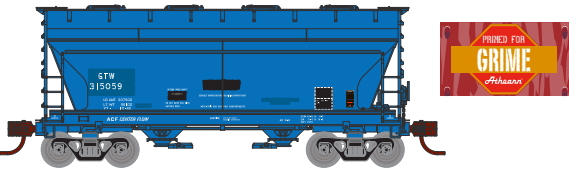

RTR HO ACF 2970 Covered Hopper

Announced 03.26.21
Orders Due: **04.30.21**
ETA: April 2022

Chicago, Burlington & Quincy

Era: Late 1960s+

ATH93451 CB&Q #183910
ATH93452 CB&Q #183951
ATH93453 CB&Q (3)

ACF Demo

Era: Late 1960s+

ATH93937 ACF Demo #44586
ATH93938 ACF Demo #44504
ATH93939 ACF Demo #44503

Please note that each car has a different slogan

Grand Trunk Western

Era: Late 1980s+

ATH93454 GT&W #315059 - Primed for Grime
ATH93455 GT&W #315061 - Primed for Grime
ATH93456 GT&W (3)

Each Single car will have different art/ One car in the 3 pack will have different art than the others

Missouri Pacific / T&P*

Era: 1970s+

ATH93457 MP/TP #706021
ATH93458 MP/TP #706037
ATH93459 MP/TP (3)