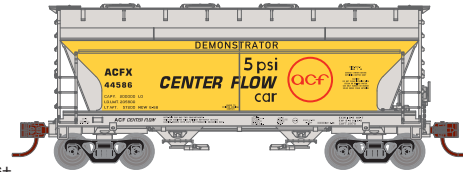

RTR HO ACF 2970 Covered Hopper

Announced 03.26.21
Orders Due: **04.30.21**
ETA: April 2022

Chicago, Burlington & Quincy

Era: Late 1960s+

ATH93451 CB&Q #183910
ATH93452 CB&Q #183951
ATH93453 CB&Q (3)

ACF Demo

Era: Late 1960s+

ATH93937 ACF Demo #44586
ATH93938 ACF Demo #44504
ATH93939 ACF Demo #44503

Please note that each car has a different slogan

Grand Trunk Western

Era: Late 1980s+

ATH93454 GT&W #315059 - Primed for Grime
ATH93455 GT&W #315061 - Primed for Grime
ATH93456 GT&W (3)