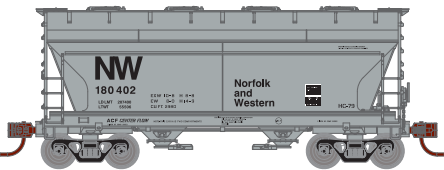

Norfolk & Western

Era: 1970s+

ATH93460   N&W #180402
ATH93461   N&W #180423
ATH93462   N&W (3)