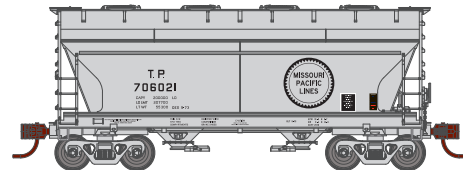

Era: Late 1960s+

ATH93937 ACF Demo #44586
ATH93938 ACF Demo #44504
ATH93939 ACF Demo #44503

Please note that each car has a different slogan

Grand Trunk Western

Era: Late 1980s+

ATH93454 GT&W #315059 - Primed for Grime
ATH93455 GT&W #315061 - Primed for Grime
ATH93456 GT&W (3)

Each Single car will have different art/ One car in the 3 pack will have different art than the others

Missouri Pacific / T&P*

Era: 1970s+

ATH93457 MP/TP #706021
ATH93458 MP/TP #706037
ATH93459 MP/TP (3)