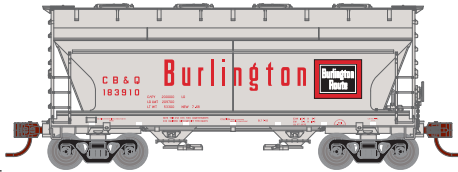

RTR HO ACF 2970 Covered Hopper

Announced 03.26.21
Orders Due: **04.30.21**
ETA: April 2022

Chicago, Burlington & Quincy

Era: Late 1960s+

ATH93451 CB&Q #183910
ATH93452 CB&Q #183951
ATH93453 CB&Q (3)

ACF Demo

Era: Late 1960s+

ATH93937 ACF Demo #44586
ATH93938 ACF Demo #44504
ATH93939 ACF Demo #44503

Please note that each car has a different slogan

Grand Trunk Western

Era: Late 1980s+

ATH93454 GT&W #315059 - Primed for Grime
ATH93455 GT&W #315061 - Primed for Grime
ATH93456 GT&W (3)