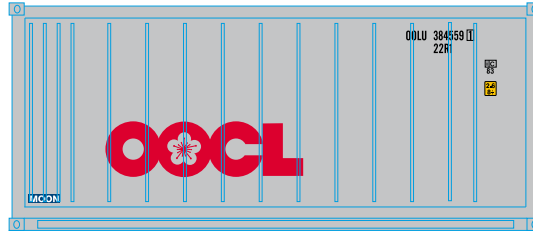

HO 20' Reefer Container

Announced 08.28.15
Orders Due: 09.25.15

ETA: July 2016

OOCL

ATH28804 HO RTR 20' Reefer Container, OOCL (3)