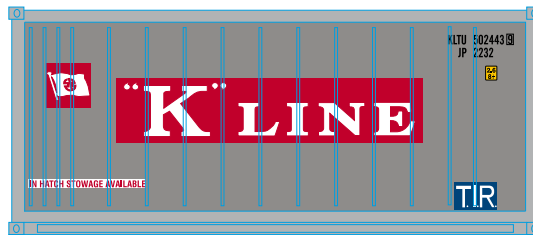

# HO 20' Reefer Container CGA/CGM

Announced 08.28.15  
Orders Due: 09.25.15

ETA: July 2016

ATH28801 HO RTR 20' Reefer Container, CMA/CGM (3)

## Columbus

ATH28802 HO RTR 20' Reefer Container, Columbus (3)

## K-Line

ATH28803 HO RTR 20' Reefer Container, K-line (3)

**\$26.98** 3-Pack

Visit Your Local Retailer | Visit [www.athearn.com](http://www.athearn.com) | Call 1.800.338.4639

\* Union Pacific Licensed Product