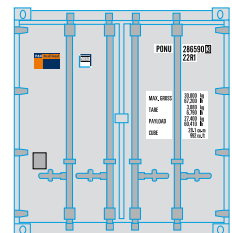

P&O/Nedlloyd

ATH28806 HO RTR 20' Reefer Container, P&O/Nedlloyd (3)

$26.98 3-Pack

Visit Your Local Retailer | Visit www.athearn.com | Call 1.800.338.4639