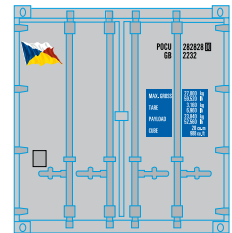

P&O

ATH28805 HO RTR 20' Reefer Container, P&O (3)