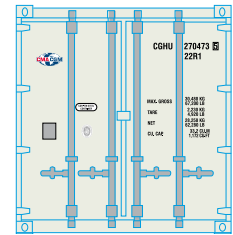

# HO 20' Reefer Container CGA/CGM

Announced 08.28.15  
Orders Due: 09.25.15

ETA: July 2016

ATH28801 HO RTR 20' Reefer Container, CMA/CGM (3)

## Columbus

ATH28802 HO RTR 20' Reefer Container, Columbus (3)