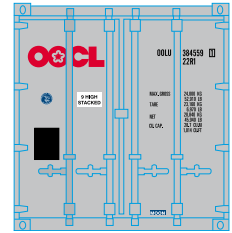

HO 20' Reefer Container

Announced 08.28.15
Orders Due: 09.25.15

ETA: July 2016

OOCL

ATH28804 HO RTR 20' Reefer Container, OOCL (3)