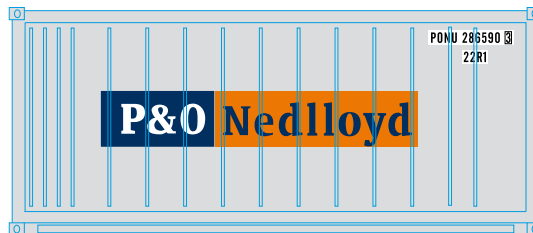

P&O/Nedlloyd

ATH28806 HO RTR 20' Reefer Container, P&O/Nedlloyd (3)

$26.98 3-Pack

Visit Your Local Retailer | Visit www.athearn.com | Call 1.800.338.4639