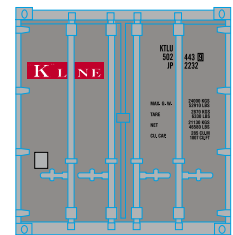

# HO 20' Reefer Container CGA/CGM

Announced 08.28.15  
Orders Due: 09.25.15

ETA: July 2016

ATH28801 HO RTR 20' Reefer Container, CMA/CGM (3)

## Columbus

ATH28802 HO RTR 20' Reefer Container, Columbus (3)

## K-Line

ATH28803 HO RTR 20' Reefer Container, K-line (3)

**\$26.98** 3-Pack

Visit Your Local Retailer | Visit [www.athearn.com](http://www.athearn.com) | Call 1.800.338.4639

\* Union Pacific Licensed Product