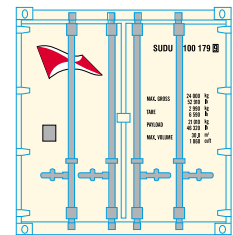

# HO 20' Reefer Container CGA/CGM

Announced 08.28.15  
Orders Due: 09.25.15

ETA: July 2016

ATH28801 HO RTR 20' Reefer Container, CMA/CGM (3)

## Columbus

ATH28802 HO RTR 20' Reefer Container, Columbus (3)

## K-Line

ATH28803 HO RTR 20' Reefer Container, K-line (3)

**\$26.98** 3-Pack

Visit Your Local Retailer | Visit [www.athearn.com](http://www.athearn.com) | Call 1.800.338.4639

\* Union Pacific Licensed Product