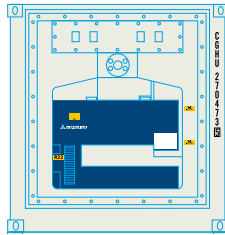

# HO 20' Reefer Container CGA/CGM

Announced 08.28.15  
Orders Due: 09.25.15

ETA: July 2016

ATH28801 HO RTR 20' Reefer Container, CMA/CGM (3)

## Columbus

ATH28802 HO RTR 20' Reefer Container, Columbus (3)