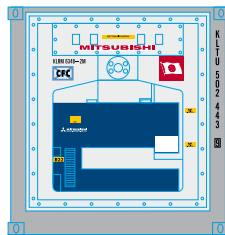

K-Line

ATH28803 HO RTR 20' Reefer Container, K-line (3)

$26.98 3-Pack

Visit Your Local Retailer | Visit www.athearn.com | Call 1.800.338.4639

* Union Pacific Licensed Product