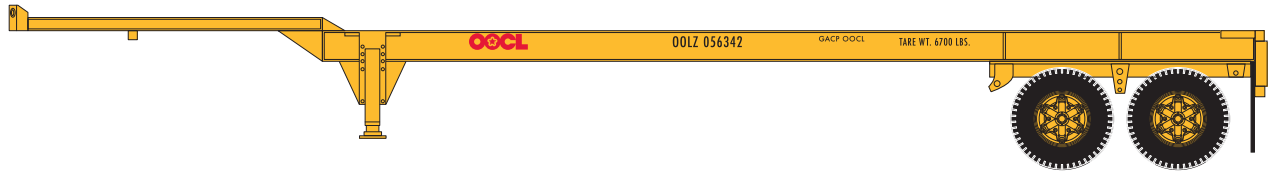

# 40' Chassis (2 pack)

Era: Right Now!

- Asked for by modelers!!
- Two chassis numbers, different from any previously offered
- All new tooling
- Razor-sharp printing and painting
- Each pack includes two new container floors to replace floors in older containers
- Fully assembled
- Contemporary paint schemes, operating right now