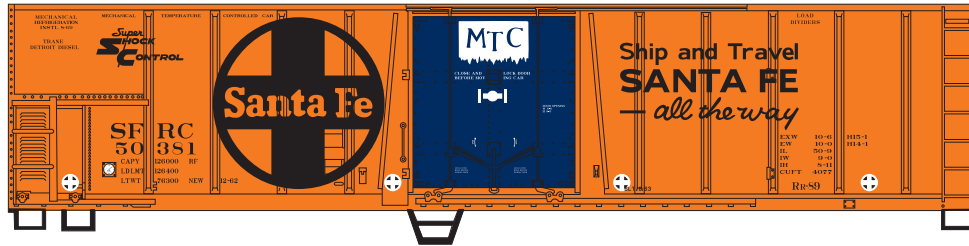

Announced: 10-14-08
Orders Due: 11-14-08
 ETA: April 2009

50' Mech Reefer (5 pack)

- ___ 75452 Santa Fe #1 (5 pack) \$94.98
- ___ 75453 Santa Fe #2 (5 pack) \$94.98

- ___ 75454 C&NW #1 (5 pack) \$94.98*
- ___ 75455 C&NW #2 (5 pack) \$94.98*

- ___ 75456 FGEX #1 (5 pack) \$94.98
- ___ 75457 FGEX #2 (5 pack) \$94.98

- ___ 75458 PFE #1 (5 pack) \$94.98*
- ___ 75459 PFE #2 (5 pack) \$94.98*

Era: 1960s - 1980s

- Fully assembled
- Razor-sharp printing and painting
- McHenry® scale knuckle spring couplers
- Five (5) different road numbers in each 5 pack
- Perfect for small home layouts
- RP25 profile machined 33" metal wheel sets
- Weighted for optimum performance