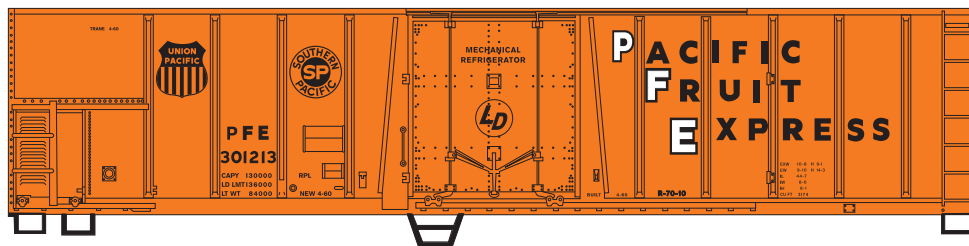

Announced: 10-14-08
Orders Due: 11-14-08
 ETA: April 2009

50' Mech Reefer (5 pack)

- ___ 75452 Santa Fe #1 (5 pack) \$94.98
- ___ 75453 Santa Fe #2 (5 pack) \$94.98

- ___ 75454 C&NW #1 (5 pack) \$94.98*
- ___ 75455 C&NW #2 (5 pack) \$94.98*

- ___ 75456 FGEX #1 (5 pack) \$94.98
- ___ 75457 FGEX #2 (5 pack) \$94.98

- ___ 75458 PFE #1 (5 pack) \$94.98*
- ___ 75459 PFE #2 (5 pack) \$94.98*

Era: 1960s - 1980s

- Fully assembled
- Razor-sharp printing and painting
- McHenry® scale knuckle spring couplers
- Five (5) different road numbers in each 5 pack
- Perfect for small home layouts
- RP25 profile machined 33" metal wheel sets
- Weighted for optimum performance