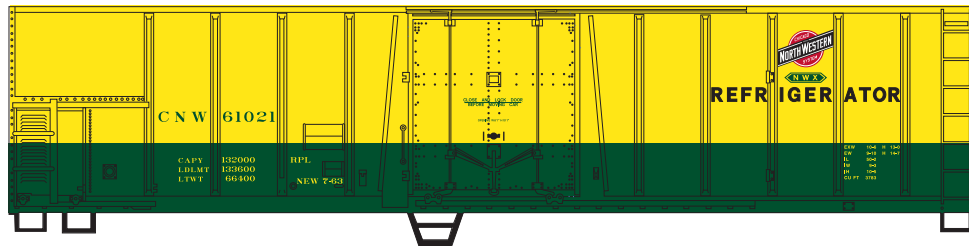

Announced: 10-14-08
Orders Due: 11-14-08
 ETA: April 2009

50' Mech Reefer (5 pack)

- ___ 75452 Santa Fe #1 (5 pack) \$94.98
- ___ 75453 Santa Fe #2 (5 pack) \$94.98

- ___ 75454 C&NW #1 (5 pack) \$94.98*
- ___ 75455 C&NW #2 (5 pack) \$94.98*

- ___ 75456 FGEX #1 (5 pack) \$94.98
- ___ 75457 FGEX #2 (5 pack) \$94.98

- ___ 75458 PFE #1 (5 pack) \$94.98*
- ___ 75459 PFE #2 (5 pack) \$94.98*

Era: 1960s - 1980s

- Fully assembled
- Razor-sharp printing and painting
- McHenry® scale knuckle spring couplers
- Five (5) different road numbers in each 5 pack
- Perfect for small home layouts
- RP25 profile machined 33" metal wheel sets
- Weighted for optimum performance