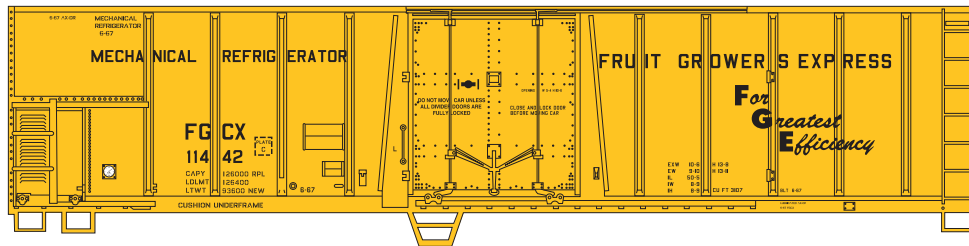

Announced: 10-14-08
Orders Due: 11-14-08
 ETA: April 2009

50' Mech Reefer (5 pack)

- ___ 75452 Santa Fe #1 (5 pack) \$94.98
- ___ 75453 Santa Fe #2 (5 pack) \$94.98

- ___ 75454 C&NW #1 (5 pack) \$94.98*
- ___ 75455 C&NW #2 (5 pack) \$94.98*

- ___ 75456 FGEX #1 (5 pack) \$94.98
- ___ 75457 FGEX #2 (5 pack) \$94.98

- ___ 75458 PFE #1 (5 pack) \$94.98*
- ___ 75459 PFE #2 (5 pack) \$94.98*

Era: 1960s - 1980s

- Fully assembled
- Razor-sharp printing and painting
- McHenry® scale knuckle spring couplers
- Five (5) different road numbers in each 5 pack
- Perfect for small home layouts
- RP25 profile machined 33" metal wheel sets
- Weighted for optimum performance