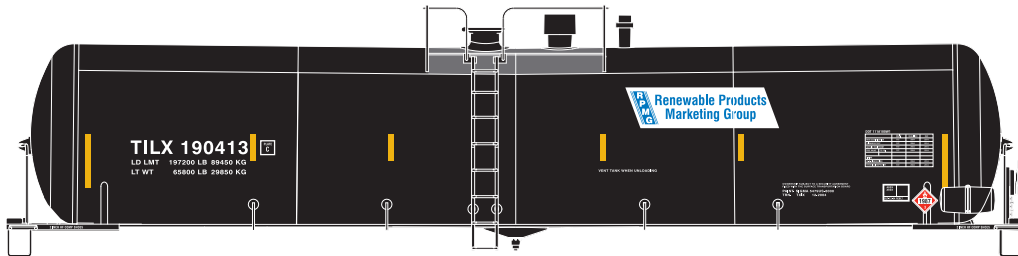

# Ethanol Tank Car

- \_\_\_ 22251 NATX #302728 \$19.98
- \_\_\_ 22252 NATX 3 Pack, #302781, 302711, 302722 \$54.98
- \_\_\_ 22253 NATX 3 Pack, #302793, 302756, 302787 \$54.98

- \_\_\_ 22254 UTLX #204011 \$19.98
- \_\_\_ 22255 UTLX 3 Pack, #204422, 204488, 204433 \$54.98
- \_\_\_ 22256 UTLX 3 Pack, #204462, 204426, 204409 \$54.98
- \_\_\_ 22257 UTLX 3 Pack, #204474, 204442, 204459 \$54.98