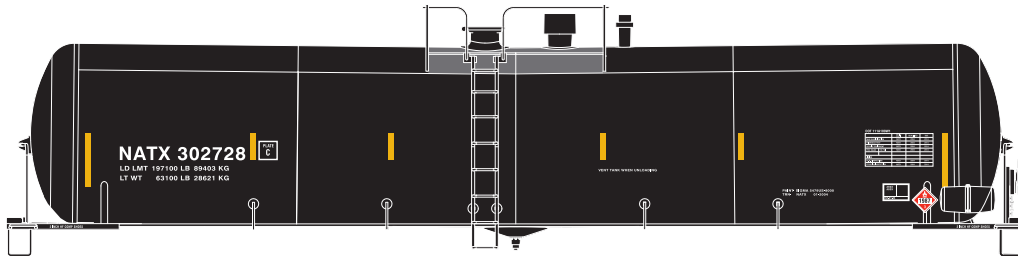

# Ethanol Tank Car

- \_\_\_ 22251 NATX #302728 \$19.98
- \_\_\_ 22252 NATX 3 Pack, #302781, 302711, 302722 \$54.98
- \_\_\_ 22253 NATX 3 Pack, #302793, 302756, 302787 \$54.98

- \_\_\_ 22254 UTLX #204011 \$19.98
- \_\_\_ 22255 UTLX 3 Pack, #204422, 204488, 204433 \$54.98
- \_\_\_ 22256 UTLX 3 Pack, #204462, 204426, 204409 \$54.98
- \_\_\_ 22257 UTLX 3 Pack, #204474, 204442, 204459 \$54.98