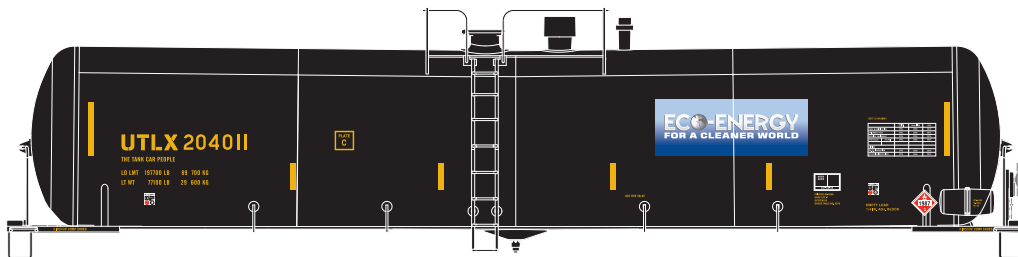

# Ethanol Tank Car

- \_\_\_ 22251 NATX #302728 \$19.98
- \_\_\_ 22252 NATX 3 Pack, #302781, 302711, 302722 \$54.98
- \_\_\_ 22253 NATX 3 Pack, #302793, 302756, 302787 \$54.98

- \_\_\_ 22254 UTLX #204011 \$19.98
- \_\_\_ 22255 UTLX 3 Pack, #204422, 204488, 204433 \$54.98
- \_\_\_ 22256 UTLX 3 Pack, #204462, 204426, 204409 \$54.98
- \_\_\_ 22257 UTLX 3 Pack, #204474, 204442, 204459 \$54.98