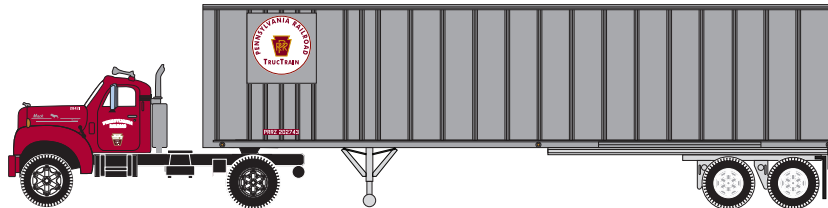

Announced: 9-16-08
Orders Due: 10-10-08
ETA: March 2009

Mack "B" with 40' Expost Trailer

12191 Canadian Pacific \$24.98

12192 Missouri Pacific \$24.98

12193 Pennsylvania \$24.98

12194 Roadway \$24.98

12195 Santa Fe \$24.98

ERA: 1950s - Present

- Mack licensed models
- Factory assembled with all detail parts applied
- New tooling for 40' exterior post trailer
- Clear molded windows
- Razor sharp printing and painting
- Jewel case packaging