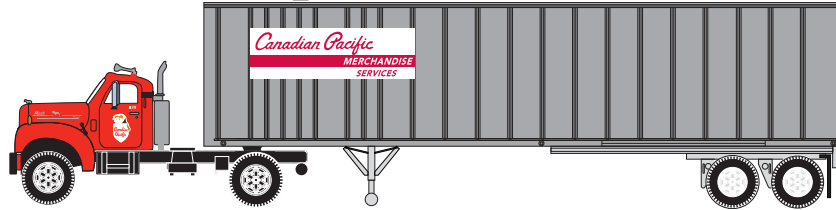

Announced: 9-16-08
Orders Due: 10-10-08
ETA: March 2009

Mack "B" with 40' Expost Trailer

12191 Canadian Pacific \$24.98

12192 Missouri Pacific \$24.98

12193 Pennsylvania \$24.98

12194 Roadway \$24.98

12195 Santa Fe \$24.98

ERA: 1950s - Present

- Mack licensed models
- Factory assembled with all detail parts applied
- New tooling for 40' exterior post trailer
- Clear molded windows
- Razor sharp printing and painting
- Jewel case packaging