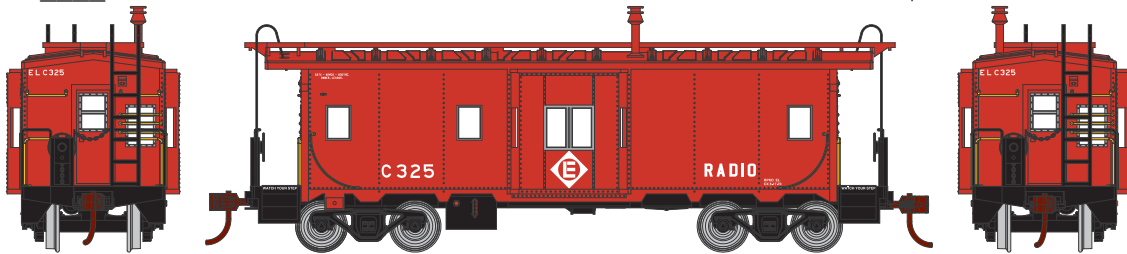

Announced: 4-19-10
Orders Due: 5-20-11
 ETA: November 2011

Bay Window Caboose

- ___ 74746 Chessie #904115
- ___ 74747 Chessie #904120
- ___ 74748 Chessie #904146

\$24.98
 \$24.98
 \$24.98

- ___ 74749 Erie Lackawanna #C325
- ___ 74750 Erie Lackawanna #C335
- ___ 74751 Erie Lackawanna #C342

\$24.98
 \$24.98
 \$24.98

- ___ 74752 Erie Lackawanna #C305
- ___ 74753 Erie Lackawanna #C322
- ___ 74754 Erie Lackawanna #C330

\$24.98
 \$24.98
 \$24.98

- ___ 74755 Western Pacific #430
- ___ 74756 Western Pacific #454
- ___ 74757 Western Pacific #457

\$24.98*
 \$24.98*
 \$24.98*

- Fully assembled and ready to operate
- Razor-sharp painting and printing
- RP25 profile machined 33" metal wheel sets
- Weighted for optimal performance
- McHenry® scale knuckle spring couplers
- Full window glazing
- Perfect for small home layouts