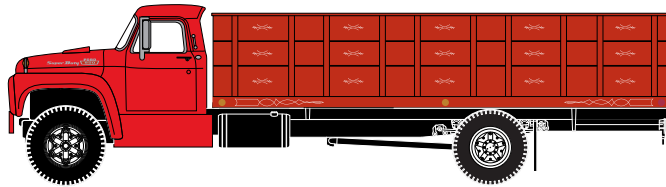

Announced: 7-20-10
Orders Due: 8-20-10
ETA: November 2010

F850 Grain Truck

___ 91950 White Cab (RERUN) \$19.98

___ 91951 Red Cab (RERUN) \$19.98

___ 91952 Blue Cab (RERUN) \$19.98

___ 91953 Jade Green Cab (RERUN) \$19.98

___ 96824 Orange Cab \$19.98

___ 96825 Tan Cab \$19.98

- Era: 1968 to present
- All new tooling
 - Completely assembled
 - Rubber tires

- Clear window glazing
- Interior with separate steering wheel
- Many separately applied details