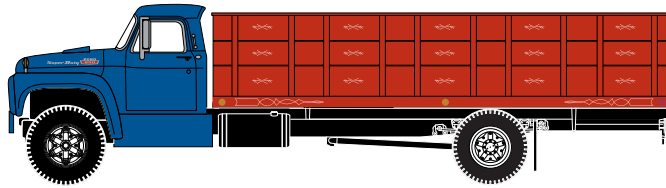

Announced: 7-20-10
Orders Due: 8-20-10
ETA: November 2010

F850 Grain Truck

___ 91950 White Cab (RERUN) \$19.98

___ 91951 Red Cab (RERUN) \$19.98

___ 91952 Blue Cab (RERUN) \$19.98

___ 91953 Jade Green Cab (RERUN) \$19.98

___ 96824 Orange Cab \$19.98

___ 96825 Tan Cab \$19.98

- Era: 1968 to present
- All new tooling
 - Completely assembled
 - Rubber tires

- Clear window glazing
- Interior with separate steering wheel
- Many separately applied details