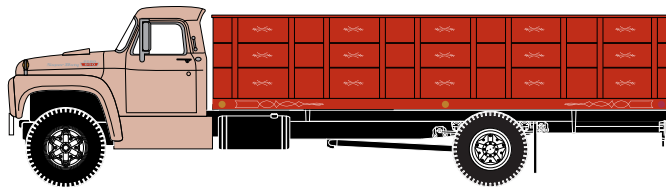

Announced: 7-20-10
Orders Due: 8-20-10
ETA: November 2010

F850 Grain Truck

___ 91950 White Cab (RERUN) \$19.98

___ 91951 Red Cab (RERUN) \$19.98

___ 91952 Blue Cab (RERUN) \$19.98

___ 91953 Jade Green Cab (RERUN) \$19.98

___ 96824 Orange Cab \$19.98

___ 96825 Tan Cab \$19.98

- Era: 1968 to present
- All new tooling
 - Completely assembled
 - Rubber tires

- Clear window glazing
- Interior with separate steering wheel
- Many separately applied details