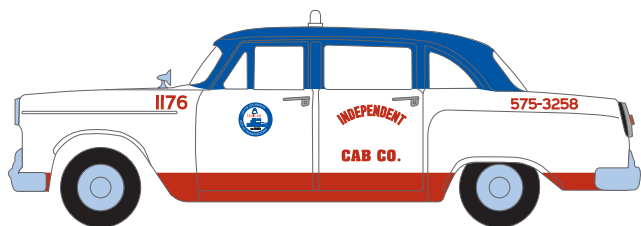

# Checker A8 Taxi

\_\_\_ 26356 Beverly Hills Cab

\$12.98

\_\_\_ 26358 Checker - yellow and white

\$12.98

\_\_\_ 26357 Independent CAB

\$12.98

\_\_\_ 26359 Checker - yellow

\$12.98

Era: 1956 to 1999

- All new tooling
- Completely assembled
- Rubber tires
- Many separately applied details including trunk-mounted advertising panel with graphics
- Clear window glazing
- Interior with separate steering wheel