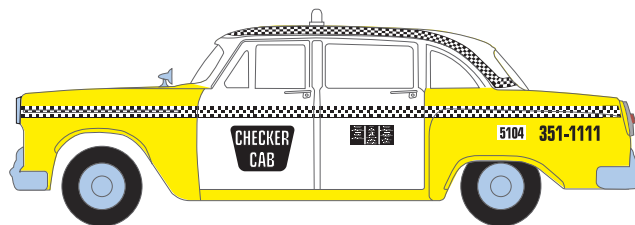

# Checker A8 Taxi

\_\_\_ 26356 Beverly Hills Cab

\$12.98

\_\_\_ 26358 Checker - yellow and white

\$12.98

\_\_\_ 26357 Independent CAB

\$12.98

\_\_\_ 26359 Checker - yellow