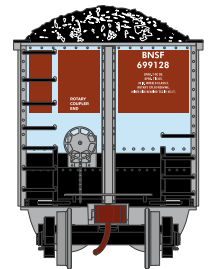

HO Bethgon Coalporter

Announced 6.23.17
Orders Due: 7.28.17

Burlington Northern Santa Fe

ETA: June 2018

Era: 2005+

ATH81536

HO RTR Bethgon Coalporter w/Load, BNSF #668332

ATH81537
 ATH81538
 ATH81539

HO RTR Bethgon Coalporter w/Load, BNSF #699128
 HO RTR Bethgon Coalporter w/Load, BNSF #1 (5-PACK)
 HO RTR Bethgon Coalporter w/Load, BNSF #2 (5-PACK)

Conrail

Era: 1990+

ATH81540
 ATH81541
 ATH81542

HO RTR Bethgon Coalporter w/Load, CR #507413
 HO RTR Bethgon Coalporter w/Load, CR #1 (5-PACK)
 HO RTR Bethgon Coalporter w/Load, CR #2 (5-PACK)

CSX

Era: 2005+

ATH81543
 ATH81544
 ATH81545

Primed for Grime
 HO RTR Bethgon Coalporter w/Load, CSX #378058
 HO RTR Bethgon Coalporter w/Load, CSX #1 (5-PACK)
 HO RTR Bethgon Coalporter w/Load, CSX #2 (5-PACK)