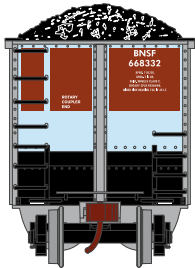

HO Bethgon Coalporter

Announced 6.23.17
Orders Due: 7.28.17

Burlington Northern Santa Fe

ETA: June 2018

Era: 2005+

ATH81536

HO RTR Bethgon Coalporter w/Load, BNSF #668332

ATH81537
 ATH81538
 ATH81539

HO RTR Bethgon Coalporter w/Load, BNSF #699128
 HO RTR Bethgon Coalporter w/Load, BNSF #1 (5-PACK)
 HO RTR Bethgon Coalporter w/Load, BNSF #2 (5-PACK)

Conrail

Era: 1990+

ATH81540
 ATH81541
 ATH81542

HO RTR Bethgon Coalporter w/Load, CR #507413
 HO RTR Bethgon Coalporter w/Load, CR #1 (5-PACK)
 HO RTR Bethgon Coalporter w/Load, CR #2 (5-PACK)