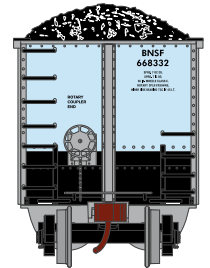

HO Bethgon Coalporter

Announced 6.23.17
Orders Due: 7.28.17

Burlington Northern Santa Fe

ETA: June 2018

Era: 2005+

ATH81536

HO RTR Bethgon Coalporter w/Load, BNSF #668332

ATH81537
 ATH81538
 ATH81539

HO RTR Bethgon Coalporter w/Load, BNSF #699128
 HO RTR Bethgon Coalporter w/Load, BNSF #1 (5-PACK)
 HO RTR Bethgon Coalporter w/Load, BNSF #2 (5-PACK)

Conrail

Era: 1990+

ATH81540
 ATH81541
 ATH81542

HO RTR Bethgon Coalporter w/Load, CR #507413
 HO RTR Bethgon Coalporter w/Load, CR #1 (5-PACK)
 HO RTR Bethgon Coalporter w/Load, CR #2 (5-PACK)