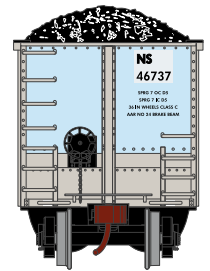

CSX

Era: 2005+

ATH81543
 ATH81544
 ATH81545

Primed for Grime
 HO RTR Bethgon Coalporter w/Load, CSX #378058
 HO RTR Bethgon Coalporter w/Load, CSX #1 (5-PACK)
 HO RTR Bethgon Coalporter w/Load, CSX #2 (5-PACK)

Era: 2001+

Primed for Grime

ATH81546 HO RTR Bethgon Coalporter w/Load, FURX #960023
 ATH81547 HO RTR Bethgon Coalporter w/Load, FURX #1 (5-PACK)
 ATH81548 HO RTR Bethgon Coalporter w/Load, FURX #2 (5-PACK)

Norfolk Southern

Era: 2005+

ATH81549 HO RTR Bethgon Coalporter w/Load, NS #46737
 ATH81550 HO RTR Bethgon Coalporter w/Load, NS #1 (5-PACK)
 ATH81551 HO RTR Bethgon Coalporter w/Load, NS #2 (5-PACK)

Union Pacific*