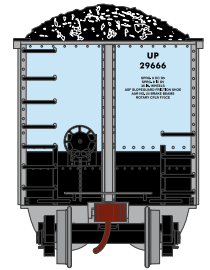

Era: 2001+

Primed for Grime

ATH81546 HO RTR Bethgon Coalporter w/Load, FURX #960023
 ATH81547 HO RTR Bethgon Coalporter w/Load, FURX #1 (5-PACK)
 ATH81548 HO RTR Bethgon Coalporter w/Load, FURX #2 (5-PACK)

Norfolk Southern

Era: 2005+

ATH81549 HO RTR Bethgon Coalporter w/Load, NS #46737
 ATH81550 HO RTR Bethgon Coalporter w/Load, NS #1 (5-PACK)
 ATH81551 HO RTR Bethgon Coalporter w/Load, NS #2 (5-PACK)

Union Pacific*

Era: 2001+

ATH81552 HO RTR Bethgon Coalporter w/Load, UP #29666
 ATH81553 HO RTR Bethgon Coalporter w/Load, UP #1 (5-PACK)
 ATH81554 HO RTR Bethgon Coalporter w/Load, UP #2 (5-PACK)

All Road Names

PRIMED FOR GRIME MODELS FEATURE: