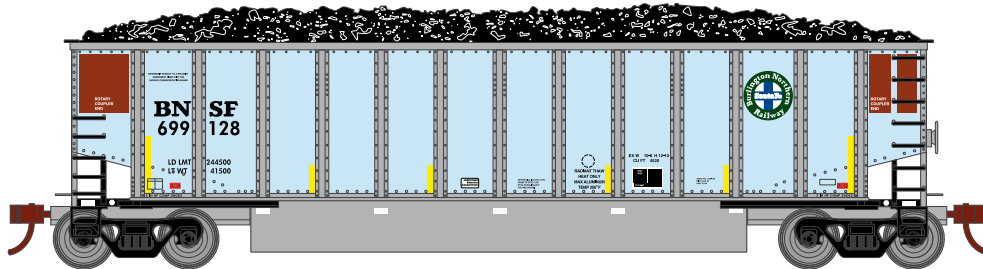

HO Bethgon Coalporter

Announced 6.23.17
Orders Due: 7.28.17

Burlington Northern Santa Fe

ETA: June 2018

Era: 2005+

ATH81536

HO RTR Bethgon Coalporter w/Load, BNSF #668332

ATH81537
 ATH81538
 ATH81539

HO RTR Bethgon Coalporter w/Load, BNSF #699128
 HO RTR Bethgon Coalporter w/Load, BNSF #1 (5-PACK)
 HO RTR Bethgon Coalporter w/Load, BNSF #2 (5-PACK)

Conrail

Era: 1990+

ATH81540
 ATH81541
 ATH81542

HO RTR Bethgon Coalporter w/Load, CR #507413
 HO RTR Bethgon Coalporter w/Load, CR #1 (5-PACK)
 HO RTR Bethgon Coalporter w/Load, CR #2 (5-PACK)

CSX

Era: 2005+

ATH81543
 ATH81544
 ATH81545

Primed for Grime
 HO RTR Bethgon Coalporter w/Load, CSX #378058
 HO RTR Bethgon Coalporter w/Load, CSX #1 (5-PACK)
 HO RTR Bethgon Coalporter w/Load, CSX #2 (5-PACK)

- Duplicated look and feel of "In Service" equipment; "Tattered and Torn" just like the real thing
- Faded base colors matched to the prototype
- Patches applied and shaped per road number matching each corresponding side to the prototype
- Perfect starting point for adding grime and rust