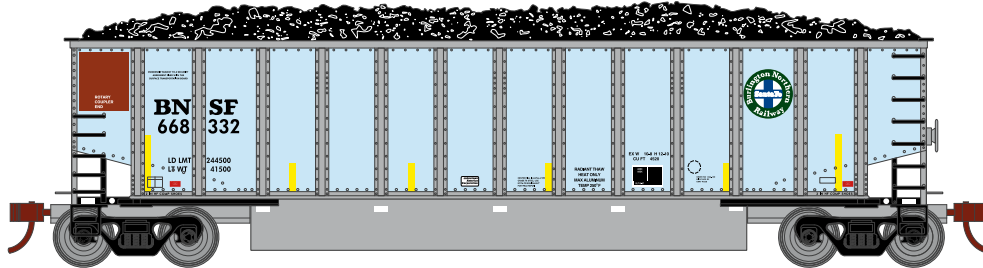

HO Bethgon Coalporter

Announced 6.23.17
Orders Due: 7.28.17

Burlington Northern Santa Fe

ETA: June 2018

Era: 2005+

ATH81536

HO RTR Bethgon Coalporter w/Load, BNSF #668332

ATH81537
 ATH81538
 ATH81539

HO RTR Bethgon Coalporter w/Load, BNSF #699128
 HO RTR Bethgon Coalporter w/Load, BNSF #1 (5-PACK)
 HO RTR Bethgon Coalporter w/Load, BNSF #2 (5-PACK)

Conrail

Era: 1990+

ATH81540
 ATH81541
 ATH81542

HO RTR Bethgon Coalporter w/Load, CR #507413
 HO RTR Bethgon Coalporter w/Load, CR #1 (5-PACK)
 HO RTR Bethgon Coalporter w/Load, CR #2 (5-PACK)

CSX

Era: 2005+

ATH81543
 ATH81544
 ATH81545

Primed for Grime
 HO RTR Bethgon Coalporter w/Load, CSX #378058
 HO RTR Bethgon Coalporter w/Load, CSX #1 (5-PACK)
 HO RTR Bethgon Coalporter w/Load, CSX #2 (5-PACK)

- Duplicated look and feel of "In Service" equipment; "Tattered and Torn" just like the real thing
- Faded base colors matched to the prototype
- Patches applied and shaped per road number matching each corresponding side to the prototype
- Perfect starting point for adding grime and rust