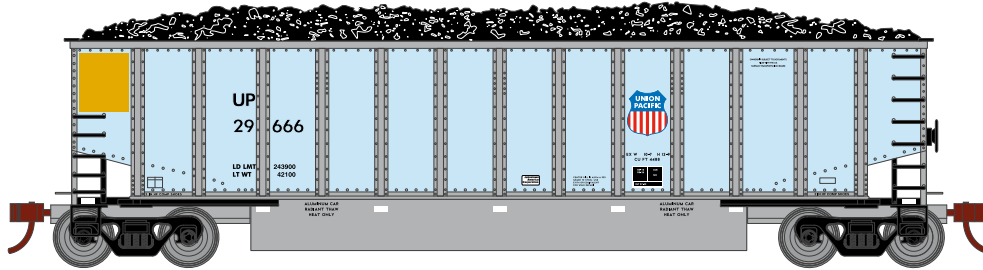

Era: 2001+

Primed for Grime

ATH81546 HO RTR Bethgon Coalporter w/Load, FURX #960023
 ATH81547 HO RTR Bethgon Coalporter w/Load, FURX #1 (5-PACK)
 ATH81548 HO RTR Bethgon Coalporter w/Load, FURX #2 (5-PACK)

Norfolk Southern

Era: 2005+

ATH81549 HO RTR Bethgon Coalporter w/Load, NS #46737
 ATH81550 HO RTR Bethgon Coalporter w/Load, NS #1 (5-PACK)
 ATH81551 HO RTR Bethgon Coalporter w/Load, NS #2 (5-PACK)

Union Pacific*

Era: 2001+

ATH81552 HO RTR Bethgon Coalporter w/Load, UP #29666
 ATH81553 HO RTR Bethgon Coalporter w/Load, UP #1 (5-PACK)
 ATH81554 HO RTR Bethgon Coalporter w/Load, UP #2 (5-PACK)

All Road Names

PRIMED FOR GRIME MODELS FEATURE:

- Duplicated look and feel of "In Service" equipment; "Tattered and Torn" just like the real thing
- Faded base colors matched to the prototype
- Patches applied and shaped per road number matching each corresponding side to the prototype
- Perfect starting point for adding grime and rust