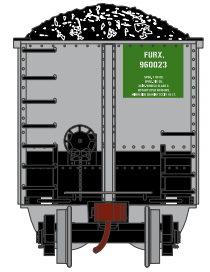

HO RTR Bethgon Coalporter w/Load, BNSF #699128
 HO RTR Bethgon Coalporter w/Load, BNSF #1 (5-PACK)
 HO RTR Bethgon Coalporter w/Load, BNSF #2 (5-PACK)

Conrail

Era: 1990+

ATH81540
 ATH81541
 ATH81542

HO RTR Bethgon Coalporter w/Load, CR #507413
 HO RTR Bethgon Coalporter w/Load, CR #1 (5-PACK)
 HO RTR Bethgon Coalporter w/Load, CR #2 (5-PACK)

CSX

Era: 2005+

ATH81543
 ATH81544
 ATH81545

Primed for Grime
 HO RTR Bethgon Coalporter w/Load, CSX #378058
 HO RTR Bethgon Coalporter w/Load, CSX #1 (5-PACK)
 HO RTR Bethgon Coalporter w/Load, CSX #2 (5-PACK)

Era: 2001+

Primed for Grime

ATH81546 HO RTR Bethgon Coalporter w/Load, FURX #960023
 ATH81547 HO RTR Bethgon Coalporter w/Load, FURX #1 (5-PACK)
 ATH81548 HO RTR Bethgon Coalporter w/Load, FURX #2 (5-PACK)