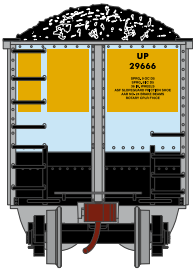

Era: 2001+

Primed for Grime

ATH81546 HO RTR Bethgon Coalporter w/Load, FURX #960023
 ATH81547 HO RTR Bethgon Coalporter w/Load, FURX #1 (5-PACK)
 ATH81548 HO RTR Bethgon Coalporter w/Load, FURX #2 (5-PACK)

Norfolk Southern

Era: 2005+

ATH81549 HO RTR Bethgon Coalporter w/Load, NS #46737
 ATH81550 HO RTR Bethgon Coalporter w/Load, NS #1 (5-PACK)
 ATH81551 HO RTR Bethgon Coalporter w/Load, NS #2 (5-PACK)

Union Pacific*

Era: 2001+

ATH81552 HO RTR Bethgon Coalporter w/Load, UP #29666
 ATH81553 HO RTR Bethgon Coalporter w/Load, UP #1 (5-PACK)
 ATH81554 HO RTR Bethgon Coalporter w/Load, UP #2 (5-PACK)

All Road Names

PRIMED FOR GRIME MODELS FEATURE: