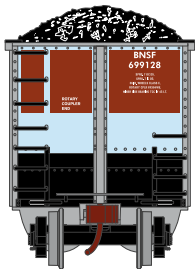

HO Bethgon Coalporter

Announced 6.23.17
Orders Due: 7.28.17

Burlington Northern Santa Fe

ETA: June 2018

Era: 2005+

ATH81536

HO RTR Bethgon Coalporter w/Load, BNSF #668332

ATH81537
 ATH81538
 ATH81539

HO RTR Bethgon Coalporter w/Load, BNSF #699128
 HO RTR Bethgon Coalporter w/Load, BNSF #1 (5-PACK)
 HO RTR Bethgon Coalporter w/Load, BNSF #2 (5-PACK)

Conrail

Era: 1990+

ATH81540
 ATH81541
 ATH81542

HO RTR Bethgon Coalporter w/Load, CR #507413
 HO RTR Bethgon Coalporter w/Load, CR #1 (5-PACK)
 HO RTR Bethgon Coalporter w/Load, CR #2 (5-PACK)