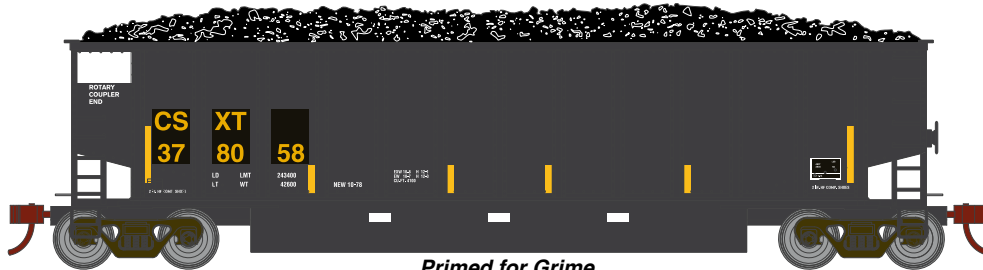

HO Bethgon Coalporter

Announced 6.23.17
Orders Due: 7.28.17

Burlington Northern Santa Fe

ETA: June 2018

Era: 2005+

ATH81536

HO RTR Bethgon Coalporter w/Load, BNSF #668332

ATH81537
 ATH81538
 ATH81539

HO RTR Bethgon Coalporter w/Load, BNSF #699128
 HO RTR Bethgon Coalporter w/Load, BNSF #1 (5-PACK)
 HO RTR Bethgon Coalporter w/Load, BNSF #2 (5-PACK)

Conrail

Era: 1990+

ATH81540
 ATH81541
 ATH81542

HO RTR Bethgon Coalporter w/Load, CR #507413
 HO RTR Bethgon Coalporter w/Load, CR #1 (5-PACK)
 HO RTR Bethgon Coalporter w/Load, CR #2 (5-PACK)

CSX

Era: 2005+

ATH81543
 ATH81544
 ATH81545

Primed for Grime
 HO RTR Bethgon Coalporter w/Load, CSX #378058
 HO RTR Bethgon Coalporter w/Load, CSX #1 (5-PACK)
 HO RTR Bethgon Coalporter w/Load, CSX #2 (5-PACK)

- Duplicated look and feel of "In Service" equipment; "Tattered and Torn" just like the real thing
- Faded base colors matched to the prototype
- Patches applied and shaped per road number matching each corresponding side to the prototype
- Perfect starting point for adding grime and rust