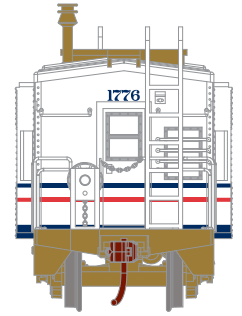

ROADNAME FEATURES

- Paint scheme: Bicentennial
- Previous production run: June 2009
- Era: 1975-1982