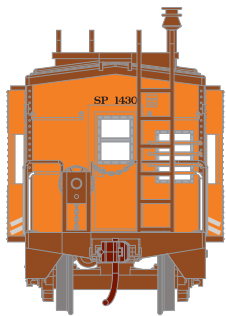

ATH74791 #1430
ATH74792 #1583