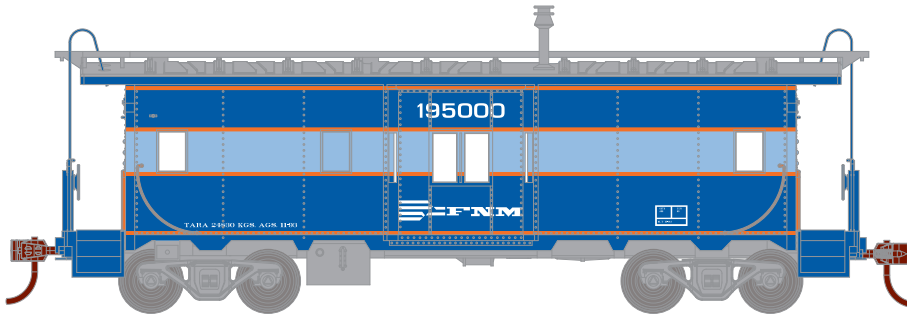

HO Bay Window Caboose

Announced: 04.25.14
Orders Due: 05.23.14

ETA: December 2014

FNM

ATH74785 #195000
ATH74786 #195016
ATH74787 #195020

ROADNAME FEATURES

- New roadname
- Era: 2007+