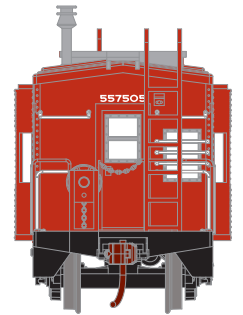

HO Bay Window Caboose

Announced: 04.25.14
Orders Due: 05.23.14

Chicago & NorthWestern*

ETA: December 2014

ATH74779 #11119
ATH74780 #11177
ATH74781 #11214

ROADNAME FEATURES

- New road numbers
- #11119 "PULLING TOGETHER FOR SAFETY AND SERVICE" Slogan
- #11177 "SAFETY FIRST" Slogan
- #11214 "PULLING TOGETHER" Slogan
- Previous production run: June 2009
- Era: 1981+

HO Bay Window Caboose

Announced: 04.25.14
Orders Due: 05.23.14

ETA: December 2014

FNM

ATH74785 #195000
ATH74786 #195016
ATH74787 #195020

ROADNAME FEATURES

- New roadname
- Era: 2007+

Norfolk Southern

ATH74788 #557505
ATH74789 #557512
ATH74790 #557523

ROADNAME FEATURES

- New road numbers
- Previous production run: December 2008
- Era: 1982+

Western Pacific*

ATH74793 #428
ATH74794 #432
ATH74795 #446

ROADNAME FEATURES