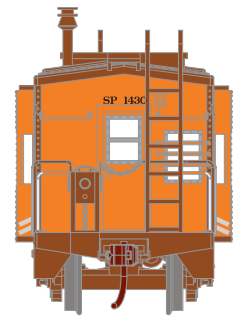

HO Bay Window Caboose

Announced: 04.25.14
Orders Due: 05.23.14

Chicago & NorthWestern*

ETA: December 2014

ATH74779 #11119
ATH74780 #11177
ATH74781 #11214

ROADNAME FEATURES

- New road numbers
- #11119 "PULLING TOGETHER FOR SAFETY AND SERVICE" Slogan
- #11177 "SAFETY FIRST" Slogan
- #11214 "PULLING TOGETHER" Slogan
- Previous production run: June 2009
- Era: 1981+

Southern Pacific*

ATH74665 #1776

ROADNAME FEATURES

- Paint scheme: Bicentennial
- Previous production run: June 2009
- Era: 1975-1982

ATH74791 #1430
ATH74792 #1583

ROADNAME FEATURES

- New road numbers
- Previous production run: March 2011
- Era: 1961+

MODEL FEATURES

- Fine scale end handrails and ladders
- Clear windows
- C&NW, EL, FNM, WP have "plugged" windows where appropriate
- Separately applied roofwalk, smokejack, brake wheel, and brake stand
- Roller bearing caboose trucks
- Fully-assembled and ready to run out of the box
- Highly-detailed, injection-molded body
- Painted and printed for realistic decoration
- Machined metal wheels
- Weighted for trouble free operation
- Wheels with RP25 contours operate on Code 70, 75, 83, 100 rail
- Body mounted McHenry operating scale knuckle couplers
- Window packaging for easy viewing
- Interior plastic blister safely holds the model for convenient storage
- Minimum radius: 18"
- For a complete list of features, visit our website