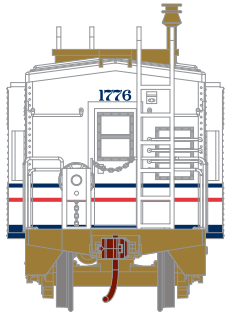

HO Bay Window Caboose

Announced: 04.25.14
Orders Due: 05.23.14

ETA: December 2014

Southern Pacific*

ATH74665 #1776