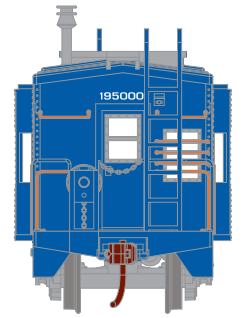

HO Bay Window Caboose

Announced: 04.25.14
Orders Due: 05.23.14

ETA: December 2014

FNM

ATH74785 #195000
ATH74786 #195016
ATH74787 #195020

ROADNAME FEATURES

- New roadname
- Era: 2007+