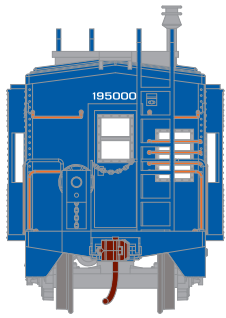

HO Bay Window Caboose

Announced: 04.25.14
Orders Due: 05.23.14

ETA: December 2014

FNM

ATH74785 #195000
ATH74786 #195016
ATH74787 #195020

ROADNAME FEATURES

- New roadname
- Era: 2007+