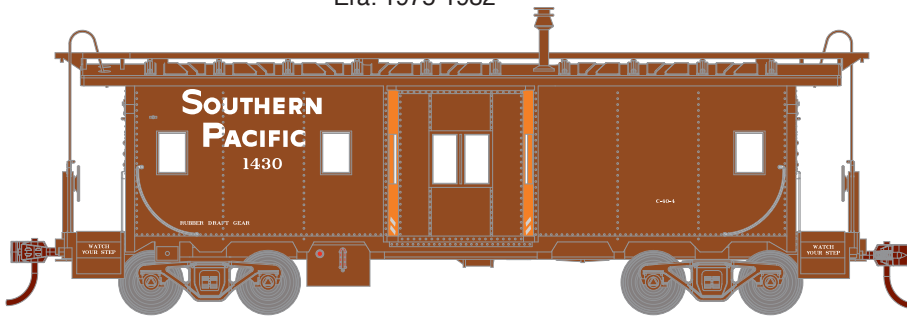

HO Bay Window Caboose

Announced: 04.25.14
Orders Due: 05.23.14

Chicago & NorthWestern*

ETA: December 2014

ATH74779 #11119
ATH74780 #11177
ATH74781 #11214

ROADNAME FEATURES

- New road numbers
- #11119 "PULLING TOGETHER FOR SAFETY AND SERVICE" Slogan
- #11177 "SAFETY FIRST" Slogan
- #11214 "PULLING TOGETHER" Slogan
- Previous production run: June 2009
- Era: 1981+

Southern Pacific*

ATH74665 #1776

ROADNAME FEATURES

- Paint scheme: Bicentennial
- Previous production run: June 2009
- Era: 1975-1982

ATH74791 #1430
ATH74792 #1583

ROADNAME FEATURES

- New road numbers
- Previous production run: March 2011
- Era: 1961+

MODEL FEATURES

- Fine scale end handrails and ladders
- Clear windows
- C&NW, EL, FNM, WP have "plugged" windows where appropriate
- Separately applied roofwalk, smokejack, brake wheel, and brake stand
- Roller bearing caboose trucks
- Fully-assembled and ready to run out of the box
- Highly-detailed, injection-molded body
- Painted and printed for realistic decoration
- Machined metal wheels
- Weighted for trouble free operation
- Wheels with RP25 contours operate on Code 70, 75, 83, 100 rail
- Body mounted McHenry operating scale knuckle couplers
- Window packaging for easy viewing
- Interior plastic blister safely holds the model for convenient storage
- Minimum radius: 18"
- For a complete list of features, visit our website