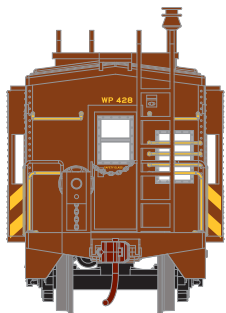

HO Bay Window Caboose

Announced: 04.25.14
Orders Due: 05.23.14

Chicago & NorthWestern*

ETA: December 2014

ATH74779 #11119
ATH74780 #11177
ATH74781 #11214

ROADNAME FEATURES

- New road numbers
- #11119 "PULLING TOGETHER FOR SAFETY AND SERVICE" Slogan
- #11177 "SAFETY FIRST" Slogan
- #11214 "PULLING TOGETHER" Slogan
- Previous production run: June 2009
- Era: 1981+

HO Bay Window Caboose

Announced: 04.25.14
Orders Due: 05.23.14

ETA: December 2014

FNM

ATH74785 #195000
ATH74786 #195016
ATH74787 #195020

ROADNAME FEATURES

- New roadname
- Era: 2007+

Norfolk Southern

ATH74788 #557505
ATH74789 #557512
ATH74790 #557523

ROADNAME FEATURES

- New road numbers
- Previous production run: December 2008
- Era: 1982+

Western Pacific*

ATH74793 #428
ATH74794 #432
ATH74795 #446

ROADNAME FEATURES