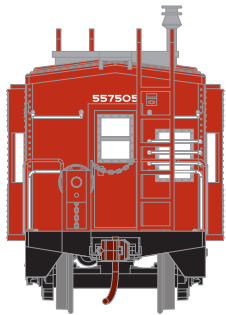

HO Bay Window Caboose

Announced: 04.25.14
Orders Due: 05.23.14

Chicago & NorthWestern*

ETA: December 2014

ATH74779 #11119
ATH74780 #11177
ATH74781 #11214

ROADNAME FEATURES

- New road numbers
- #11119 "PULLING TOGETHER FOR SAFETY AND SERVICE" Slogan
- #11177 "SAFETY FIRST" Slogan
- #11214 "PULLING TOGETHER" Slogan
- Previous production run: June 2009
- Era: 1981+

HO Bay Window Caboose

Announced: 04.25.14
Orders Due: 05.23.14

ETA: December 2014

FNM

ATH74785 #195000
ATH74786 #195016
ATH74787 #195020

ROADNAME FEATURES

- New roadname
- Era: 2007+

Norfolk Southern

ATH74788 #557505
ATH74789 #557512
ATH74790 #557523

ROADNAME FEATURES

- New road numbers
- Previous production run: December 2008
- Era: 1982+

Western Pacific*

ATH74793 #428
ATH74794 #432
ATH74795 #446

ROADNAME FEATURES