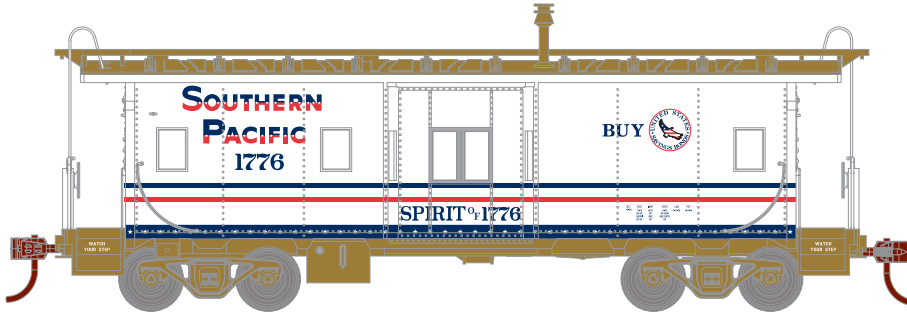

ROADNAME FEATURES

- Paint scheme: Bicentennial
- Previous production run: June 2009
- Era: 1975-1982