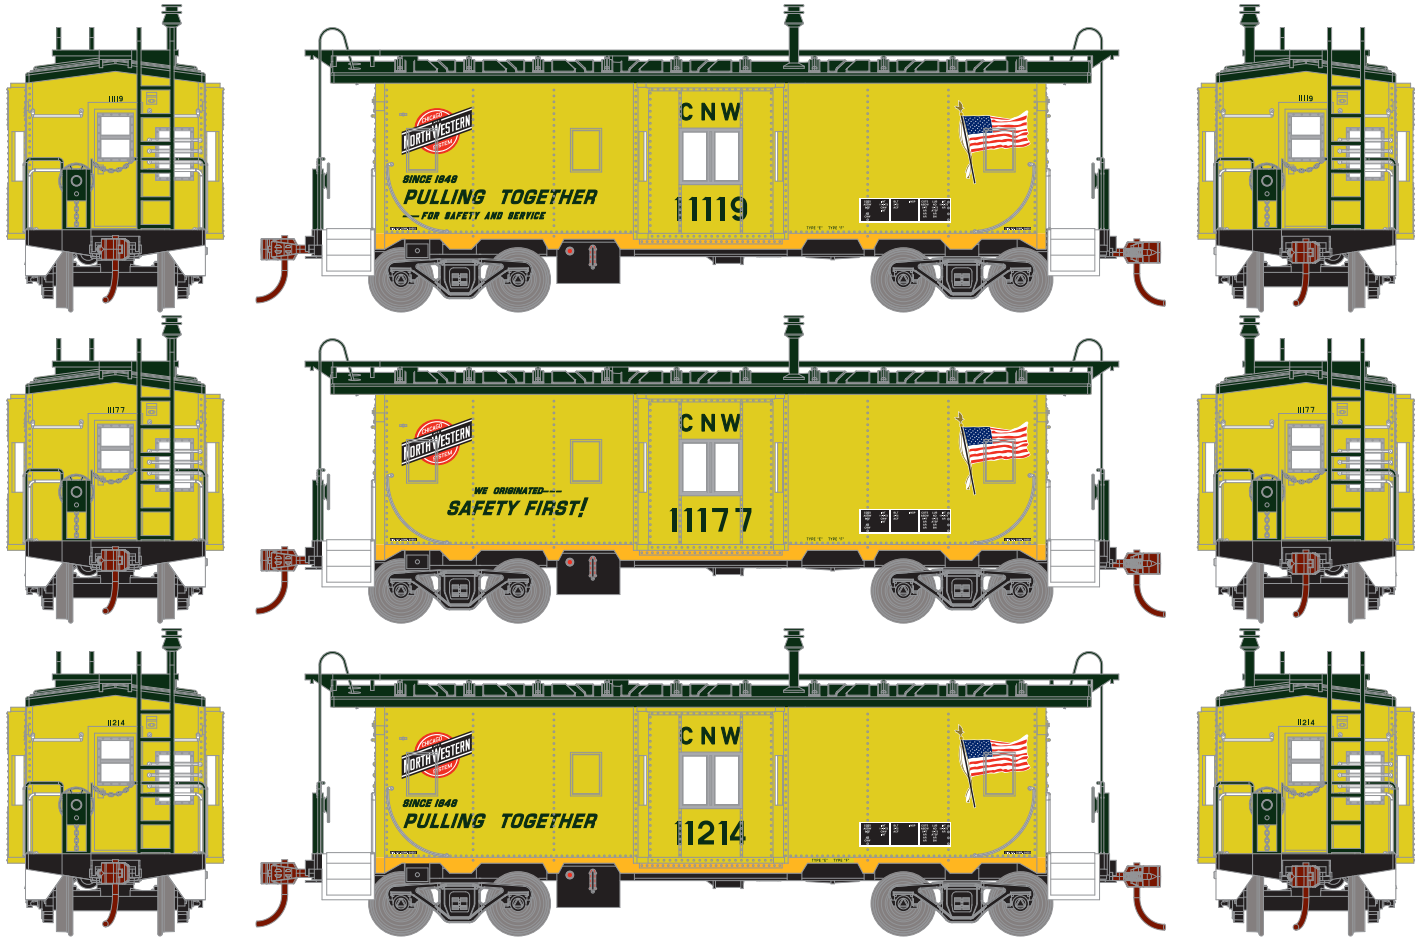

HO Bay Window Caboose

Announced: 04.25.14
Orders Due: 05.23.14

Chicago & NorthWestern*

ETA: December 2014

ATH74779 #11119
ATH74780 #11177
ATH74781 #11214

ROADNAME FEATURES

- New road numbers
- #11119 "PULLING TOGETHER FOR SAFETY AND SERVICE" Slogan
- #11177 "SAFETY FIRST" Slogan
- #11214 "PULLING TOGETHER" Slogan
- Previous production run: June 2009
- Era: 1981+

Erie Lackawanna

ATH74782 #C313
ATH74783 #C315
ATH74784 #C320

ROADNAME FEATURES

- New road numbers
- Previous production run: January 2012
- Era: 1973-1976

New Lower Retail - \$19.98

* Union Pacific Licensed Product

Southern Pacific*

ATH74665 #1776

ROADNAME FEATURES

- Paint scheme: Bicentennial
- Previous production run: June 2009
- Era: 1975-1982

ATH74791 #1430
ATH74792 #1583

ROADNAME FEATURES

- New road numbers
- Previous production run: March 2011
- Era: 1961+

MODEL FEATURES

- Fine scale end handrails and ladders
- Clear windows
- C&NW, EL, FNM, WP have "plugged" windows where appropriate
- Separately applied roofwalk, smokejack, brake wheel, and brake stand
- Roller bearing caboose trucks
- Fully-assembled and ready to run out of the box
- Highly-detailed, injection-molded body
- Painted and printed for realistic decoration
- Machined metal wheels
- Weighted for trouble free operation
- Wheels with RP25 contours operate on Code 70, 75, 83, 100 rail
- Body mounted McHenry operating scale knuckle couplers
- Window packaging for easy viewing
- Interior plastic blister safely holds the model for convenient storage
- Minimum radius: 18"
- For a complete list of features, visit our website