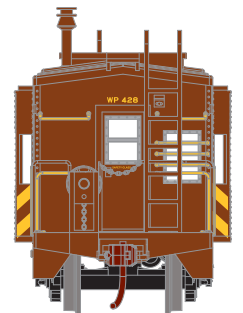

HO Bay Window Caboose

Announced: 04.25.14
Orders Due: 05.23.14

Chicago & NorthWestern*

ETA: December 2014

ATH74779 #11119
ATH74780 #11177
ATH74781 #11214

ROADNAME FEATURES

- New road numbers
- #11119 "PULLING TOGETHER FOR SAFETY AND SERVICE" Slogan
- #11177 "SAFETY FIRST" Slogan
- #11214 "PULLING TOGETHER" Slogan
- Previous production run: June 2009
- Era: 1981+

HO Bay Window Caboose

Announced: 04.25.14
Orders Due: 05.23.14

ETA: December 2014

FNM

ATH74785 #195000
ATH74786 #195016
ATH74787 #195020

ROADNAME FEATURES

- New roadname
- Era: 2007+

Norfolk Southern

ATH74788 #557505
ATH74789 #557512
ATH74790 #557523

ROADNAME FEATURES

- New road numbers
- Previous production run: December 2008
- Era: 1982+

Western Pacific*

ATH74793 #428
ATH74794 #432
ATH74795 #446

ROADNAME FEATURES