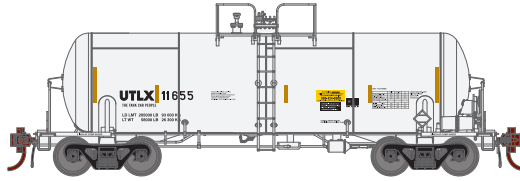

GENESIS HO 13K Acid Tank Car

Announced 01.29.21
Orders Due: 02.26.21
ETA: January 2022

UTLX - White

ATHG25626 UTLX/White #11655
ATHG25627 UTLX/White #11677
ATHG25628 UTLX/White #11696
ATHG25629 UTLX/White #11425, 11492, 11560

Era: 2009+