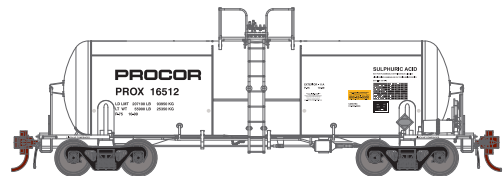

Procor

ATHG25642 PROX #16512
ATHG25643 PROX #16530
ATHG25644 PROX #16537
ATHG25645 PROX #16520, 16525, 16533

Era: 1990s+