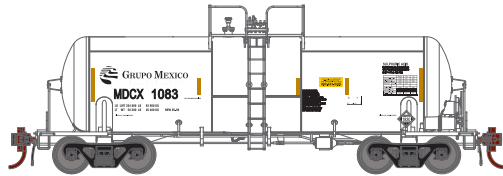

Grupo Mexico - White

ATHG25632 MDCX #1083

Era: 2016+