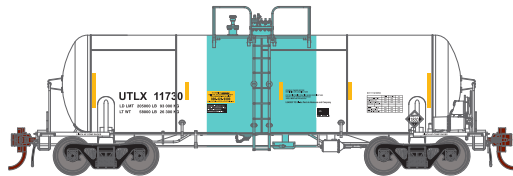

UTLX - White/Green

ATHG25634 UTLX #11730
ATHG25635 UTLX #11757
ATHG25636 UTLX #11799
ATHG25637 UTLX #11735, 11766, 11771

Era: 2010s+