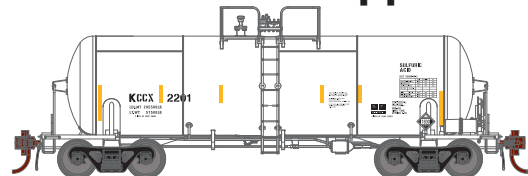

Kennecott Copper

ATHG25638 KCCX #2201
ATHG25639 KCCX #2218
ATHG25640 KCCX #2222
ATHG25641 KCCX #2226, 2238, 2253

Era: 2010s+