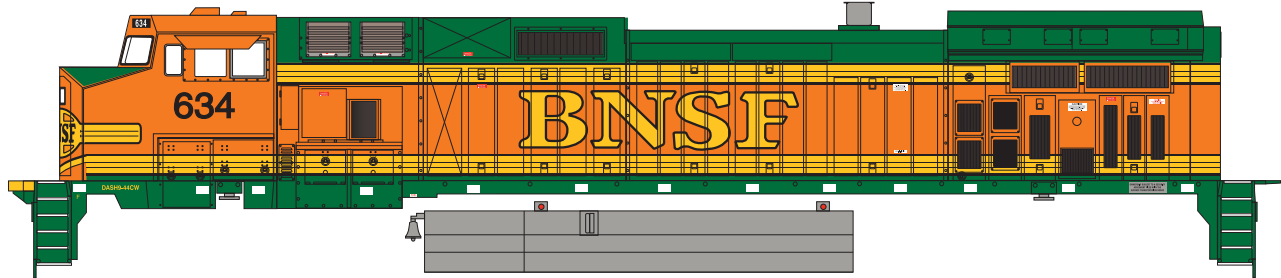

___ 78848 BNSF Heritage II #634 $99.98
___ 78849 BNSF Heritage II #653 $99.98