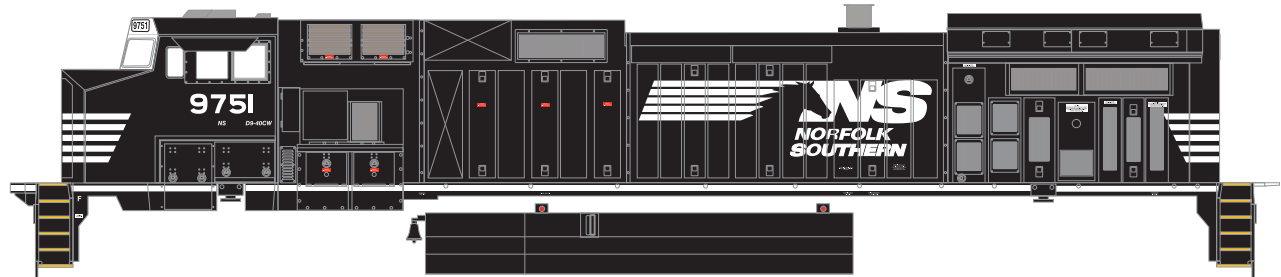

___ 78852 CSX YN3 #9016 \$99.98
___ 78853 CSX YN3 #9051 \$99.98

___ 78854 Norfolk Southern #9751 \$99.98
___ 78855 Norfolk Southern #9764 \$99.98

Era – 1994-Right now

- Fully assembled (including handrails)
- New window castings
- DCC ready wiring harness installed
- Machined wheels
- Prototypically accurate horns
- McHenry® scale knuckle spring couplers