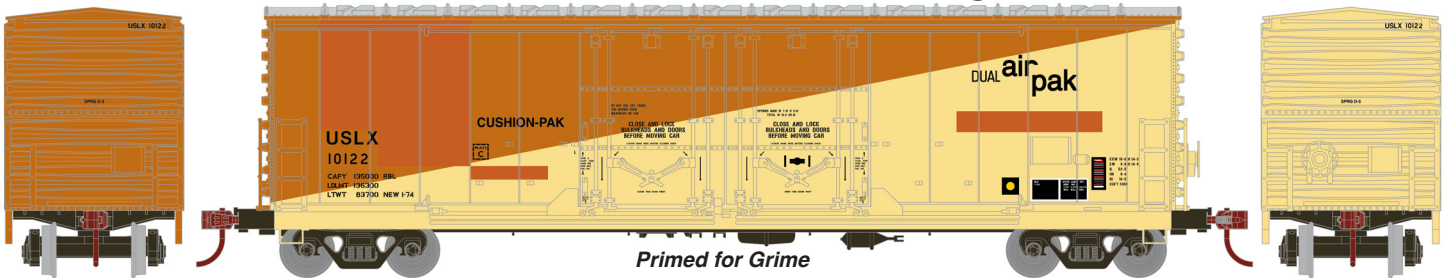

Evans Railcar Leasing

Era: 1983+

ATH67447
ATH67448
ATH67449

HO RTR 50' Evans Ex-DW Double Plug Door Box, USLX/E-R-L #10122
HO RTR 50' Evans Ex-DW Double Plug Door Box, USLX/E-R-L #10135
HO RTR 50' Evans Ex-DW Double Plug Door Box, USLX/E-R-L #10147