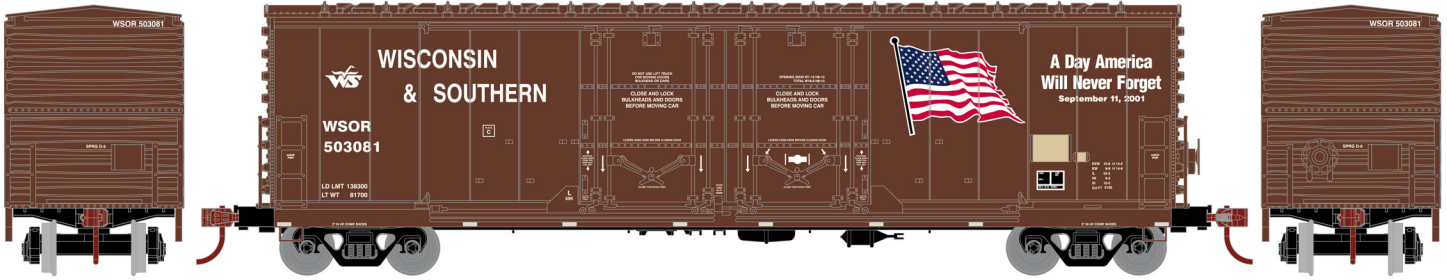

50' Evans Double Plug Door Box

Announced 6.23.17
Orders Due: 7.28.17

ETA: June 2018

Wisconsin & Southern

Era: 2001+

ATH96922

HO RTR 50' DD Plug Box, WSOR/Never Forget