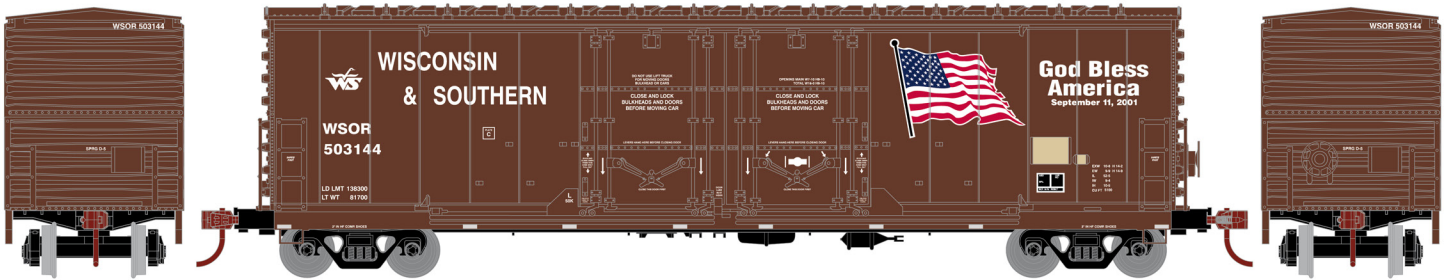

Announced 6.23.17
Orders Due: 7.28.17

ETA: June 2018

Wisconsin & Southern

Era: 2001+

ATH96922

HO RTR 50' DD Plug Box, WSOR/Never Forget

Era: 2001+

ATH96923