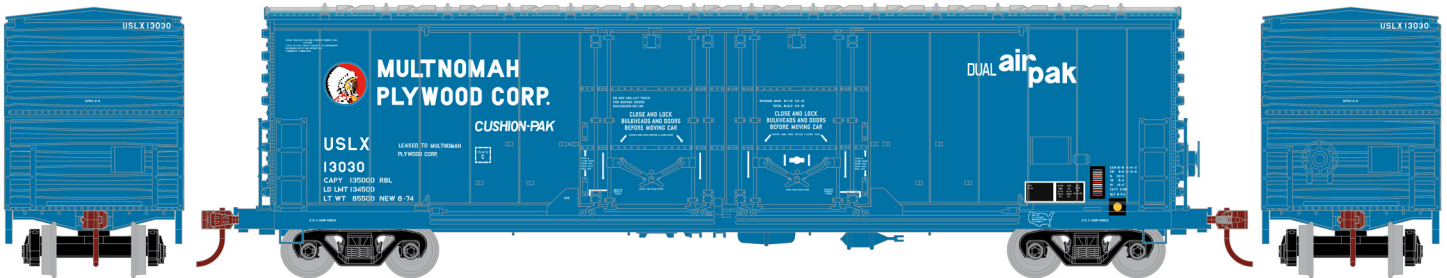

Multnomah Plywood

Era: 1974+

ATH67435	HO RTR 50' Evans Ex-DW Double Plug Door Box, USLX #13030
ATH67436	HO RTR 50' Evans Ex-DW Double Plug Door Box, USLX #13037
ATH67437	HO RTR 50' Evans Ex-DW Double Plug Door Box, USLX #13041