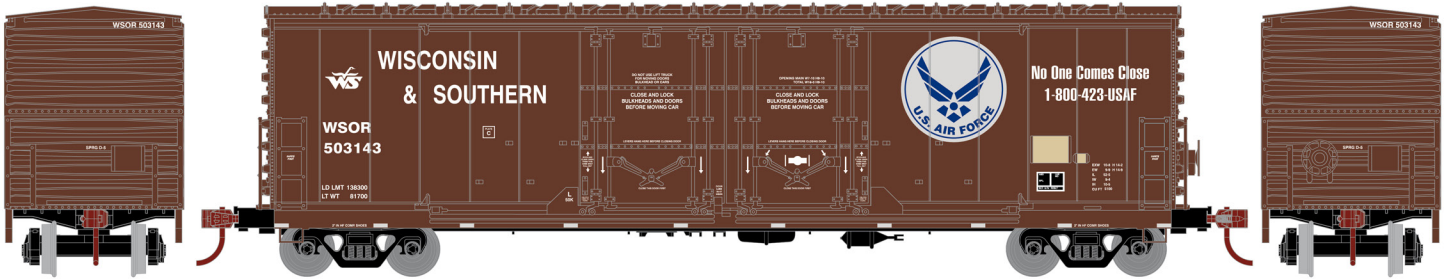

Era: 2001+

ATH96924

HO RTR 50' DD Plug Box, WSOR/USAF

All Road Names

PRIMED FOR GRIME MODELS FEATURE:

- Duplicated look and feel of "In Service" equipment; "Tattered and Torn" just like the real thing
- Faded base colors matched to the prototype
- Patches applied and shaped per road number matching each corresponding side to the prototype
- Perfect starting point for adding grime and rust

#Ready2Rust

MODEL FEATURES:

- Double 8' plug door
- Separately applied end ladders, and brake wheel
- Fully-assembled and ready to run out of the box
- Painted and printed for realistic decoration
- Weighted for trouble free operation
- Machined metal wheels and RP25 contours operate on all popular brands of track
- Body mounted McHenry operating scale knuckle couplers
- Window packaging for easy viewing plus interior plastic blister safely holds the model for convenient storage
- Replacement parts available
- Minimum radius: 18"

$28.98_{SRP}

Visit Your Local Retailer | Visit www.athearn.com | Call 1.800.338.4639