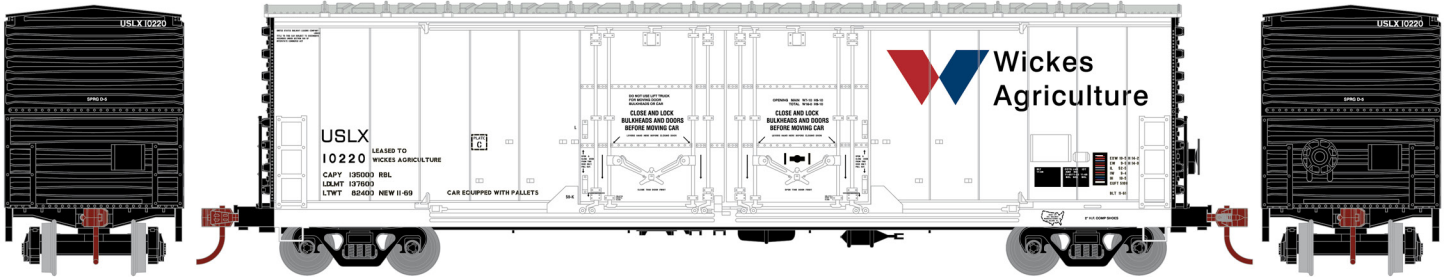

Santa Fe Leasing

Era: 2005+

Primed for Grime

ATH67438	HO RTR 50' Evans Ex-DW Double Plug Door Box, SFLC #11235
ATH67439	HO RTR 50' Evans Ex-DW Double Plug Door Box, SFLC #11256
ATH67440	HO RTR 50' Evans Ex-DW Double Plug Door Box, SFLC #11282

Wickes Agriculture

Era: 1969 +

ATH67441	HO RTR 50' Evans Ex-DW Double Plug Door Box, USLX/W-A #10220
ATH67442	HO RTR 50' Evans Ex-DW Double Plug Door Box, USLX/W-A #10227
ATH67443	HO RTR 50' Evans Ex-DW Double Plug Door Box, USLX/W-A #10229