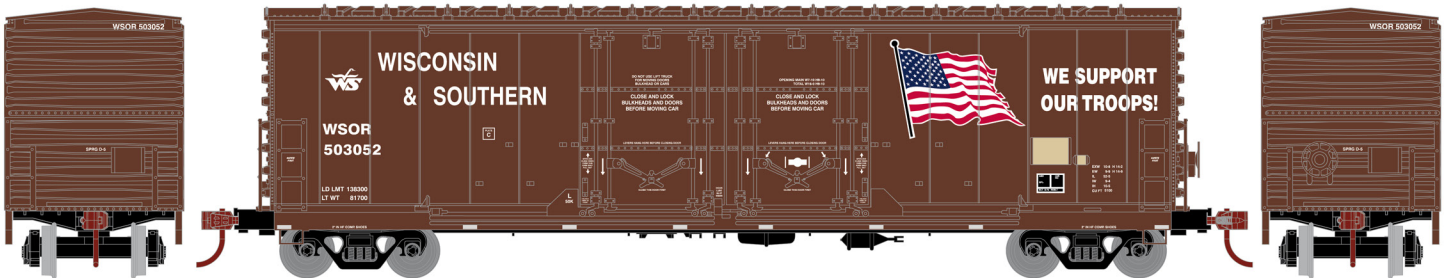

Wisconsin & Southern

Era: 2005+

Primed for Grime

Era: 2000+

ATH67450

HO RTR 50' Evans Double Plug Door Box,
 WSOR/ex-Sargento Paint Out #503194

ATH91286

HO RTR 50' Evans Dbl Dr Box,
 WSOR/Sargento #503194