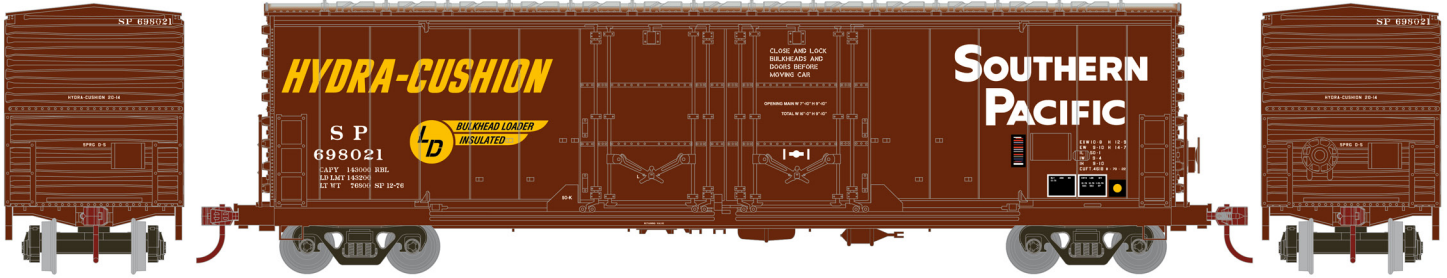

Santa Fe Leasing

Era: 2005+

Primed for Grime

ATH67438	HO RTR 50' Evans Ex-DW Double Plug Door Box, SFLC #11235
ATH67439	HO RTR 50' Evans Ex-DW Double Plug Door Box, SFLC #11256
ATH67440	HO RTR 50' Evans Ex-DW Double Plug Door Box, SFLC #11282

Wickes Agriculture

Era: 1969 +

ATH67441	HO RTR 50' Evans Ex-DW Double Plug Door Box, USLX/W-A #10220
ATH67442	HO RTR 50' Evans Ex-DW Double Plug Door Box, USLX/W-A #10227
ATH67443	HO RTR 50' Evans Ex-DW Double Plug Door Box, USLX/W-A #10229

\$28.98SRP

Visit Your Local Retailer | Visit www.athearn.com | Call 1.800.338.4639

50' Evans Double Plug Door Box

Announced 6.23.17
Orders Due: 7.28.17

ETA: June 2018

Southern Pacific*

Era: 1976+

ATH67444
 ATH67445
 ATH67446

HO RTR 50' Evans Ex-DW Double Plug Door Box, SP #698021
 HO RTR 50' Evans Ex-DW Double Plug Door Box, SP #698177
 HO RTR 50' Evans Ex-DW Double Plug Door Box, SP #698194

Evans Railcar Leasing

Era: 1983+