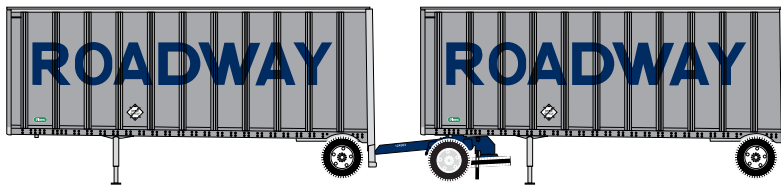

Announced: 4-19-11
Orders Due: 5-20-11
 ETA: November 2011

28' Trailers & Dolly

___ 28300 Consolidated Freightways #1 \$24.98
 ___ 28301 Consolidated Freightways #2 \$24.98

___ 28302 Roadway #1 \$24.98
 ___ 28303 Roadway #2 \$24.98

___ 28304 Roadway Express #1 \$24.98
 ___ 28305 Roadway Express #2 \$24.98

___ 28306 YRC #1 \$24.98
 ___ 28307 YRC #2 \$24.98

___ 28308 Owner Operator \$24.98

Era: Late 1950s to present
 • Razor sharp printing and painting
 • Prototypical paint schemes