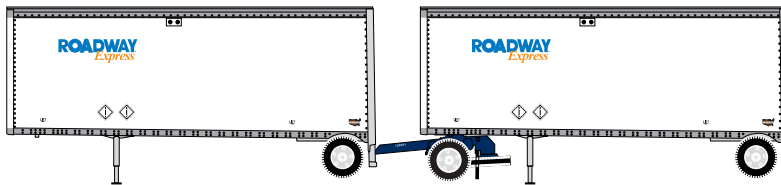

Announced: 4-19-11
Orders Due: 5-20-11
 ETA: November 2011

28' Trailers & Dolly

___ 28300 Consolidated Freightways #1 \$24.98
 ___ 28301 Consolidated Freightways #2 \$24.98

___ 28302 Roadway #1 \$24.98
 ___ 28303 Roadway #2 \$24.98

___ 28304 Roadway Express #1 \$24.98
 ___ 28305 Roadway Express #2 \$24.98

___ 28306 YRC #1 \$24.98
 ___ 28307 YRC #2 \$24.98

___ 28308 Owner Operator \$24.98

Era: Late 1950s to present
 • Razor sharp printing and painting
 • Prototypical paint schemes