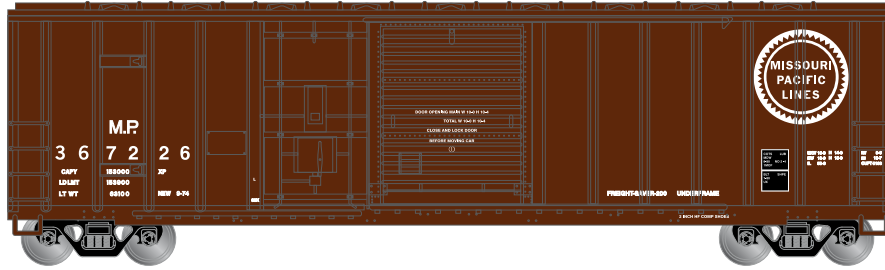

Railbox

Era: Early 1980's+

ATH87183 HO RTR 50' FMC Combo Door Box, Early Railbox #51176
 ATH87184 HO RTR 50' FMC Combo Door Box, Early Railbox #51190
 ATH87185 HO RTR 50' FMC Combo Door Box, Early Railbox #51204

HO 50' FMC Combo Door Box

Announced 01.29.16
Orders Due: 2.26.16

ETA: December 2016

Missouri Pacific*

Era: Early 1980's+

ATH87195	HO RTR 50' FMC Combo Door Box, MP #367226
ATH87196	HO RTR 50' FMC Combo Door Box, MP #367258
ATH87197	HO RTR 50' FMC Combo Door Box, MP #367285