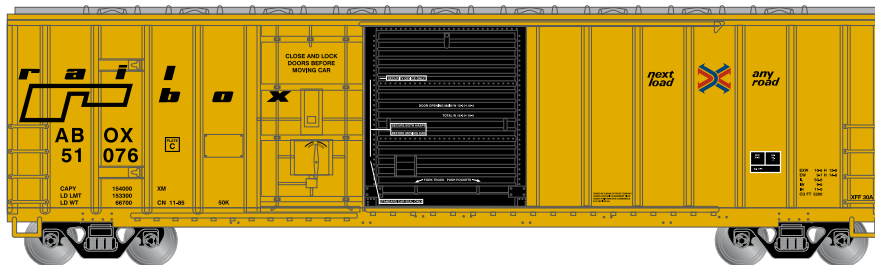

ATH87186 HO RTR 50' FMC Combo Door Box, Late Railbox #51076
ATH87187 HO RTR 50' FMC Combo Door Box, Late Railbox #51100
ATH87188 HO RTR 50' FMC Combo Door Box, Late Railbox #51106