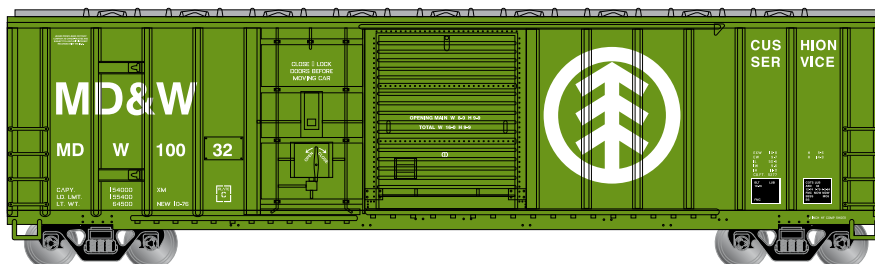

Minnesota, Dakota & Western

ATH87192 HO RTR 50' FMC Combo Door Box, MD&W #10032
ATH87193 HO RTR 50' FMC Combo Door Box, MD&W #10173
ATH87194 HO RTR 50' FMC Combo Door Box, MD&W #10187