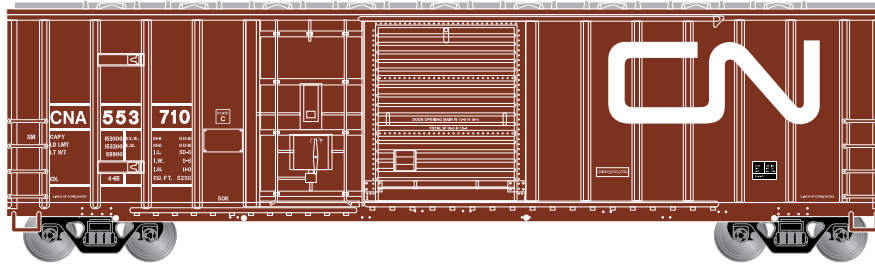

HO 50' FMC Combo Door Box

Announced 01.29.16
Orders Due: 2.26.16

Canadian National

ETA: December 2016

Era: Late 1990's+

ATH87189 HO RTR 50' FMC Combo Door Box, CN #553710
 ATH87190 HO RTR 50' FMC Combo Door Box, CN #553736
 ATH87191 HO RTR 50' FMC Combo Door Box, CN #553742

Railbox

Era: Early 1980's+

ATH87183 HO RTR 50' FMC Combo Door Box, Early Railbox #51176
 ATH87184 HO RTR 50' FMC Combo Door Box, Early Railbox #51190
 ATH87185 HO RTR 50' FMC Combo Door Box, Early Railbox #51204