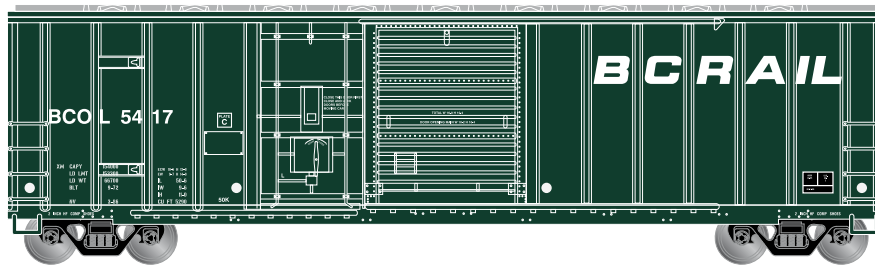

Railbox

Era: Early 1980's+

ATH87183 HO RTR 50' FMC Combo Door Box, Early Railbox #51176
 ATH87184 HO RTR 50' FMC Combo Door Box, Early Railbox #51190
 ATH87185 HO RTR 50' FMC Combo Door Box, Early Railbox #51204

HO 50' FMC Combo Door Box

Announced 01.29.16
Orders Due: 2.26.16

ETA: December 2016

Missouri Pacific*

Era: Early 1980's+

ATH87195	HO RTR 50' FMC Combo Door Box, MP #367226
ATH87196	HO RTR 50' FMC Combo Door Box, MP #367258
ATH87197	HO RTR 50' FMC Combo Door Box, MP #367285

BC Rail

Era: Mid 1980's+

ATH87198	HO RTR 50' FMC Combo Door Box, BC Rail #5417
ATH87199	HO RTR 50' FMC Combo Door Box, BC Rail #5435
ATH87200	HO RTR 50' FMC Combo Door Box, BC Rail #5450

All Road Names

MODEL FEATURES: