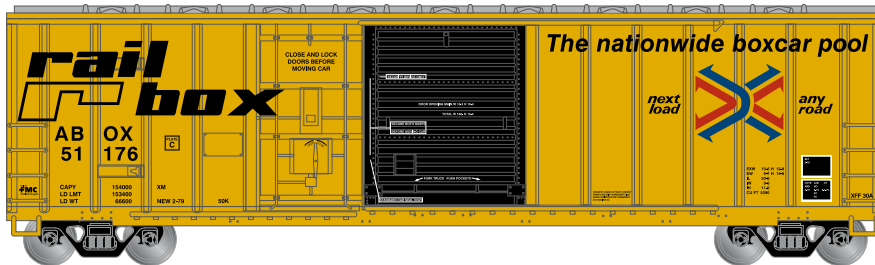

HO 50' FMC Combo Door Box

Announced 01.29.16
Orders Due: 2.26.16

Canadian National

ETA: December 2016

Era: Late 1990's+

ATH87189 HO RTR 50' FMC Combo Door Box, CN #553710
 ATH87190 HO RTR 50' FMC Combo Door Box, CN #553736
 ATH87191 HO RTR 50' FMC Combo Door Box, CN #553742

Railbox

Era: Early 1980's+

ATH87183 HO RTR 50' FMC Combo Door Box, Early Railbox #51176
 ATH87184 HO RTR 50' FMC Combo Door Box, Early Railbox #51190
 ATH87185 HO RTR 50' FMC Combo Door Box, Early Railbox #51204