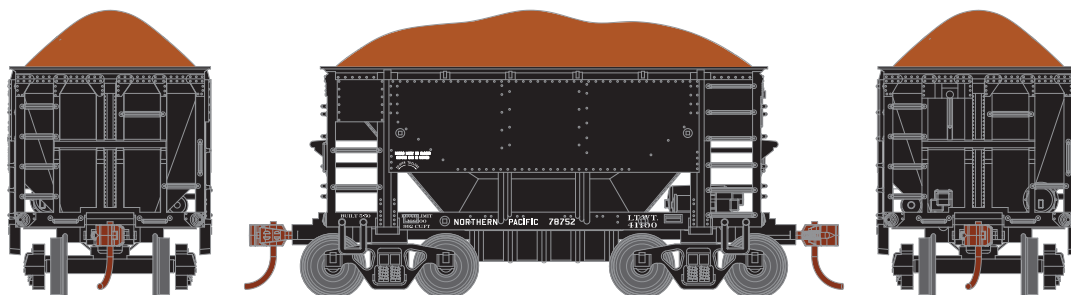

Northern Pacific

Era: 1960s+

ATH87079 - Single #78572
ATH87080 - 4 Pack #78505, 78592, 78647, 78653
ATH87081 - 4 Pack #78322, 78449, 78591, 78692
ATH87082 - 4 Pack #78309, 78396, 78458, 78645

$21.98-SINGLE

$79.98-4 PACK

Visit Your Local Retailer | Visit www.athearn.com | Call 1.800.338.4639