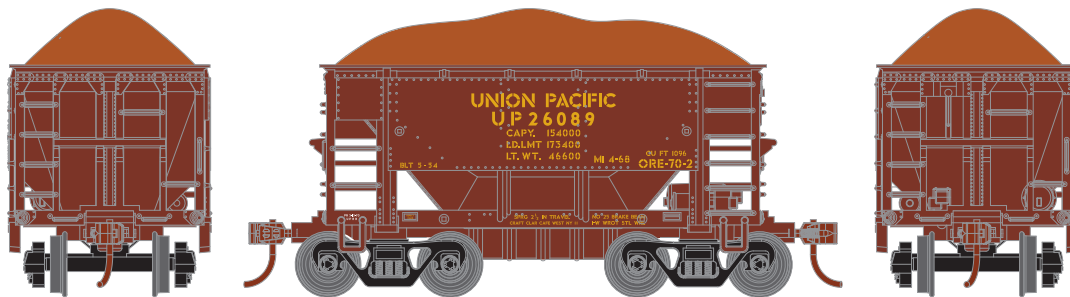

Visit Your Local Retailer | Visit www.athearn.com | Call 1.800.338.4639

HO 24' Ore Hopper

Announced: 03.27.15
Orders Due: 04.24.15

ETA: January 2016

Union Pacific*

Era: 1954+

ATH87083 - Single #26089
ATH87084 - 4 Pack #26072, 26080, 26097, 26101
ATH87085 - 4 Pack #26074, 26086, 26103, 26119
ATH87086 - 4 Pack #26083, 26099, 26100, 26107

SOO Line

Era: 1930s-1960s

ATH87091 - Single #81633
ATH87092 - 4 Pack #81605, 81697, 81702, 81720
ATH87093 - 4 Pack #81609, 81614, 81627, 81704
ATH87094 - 4 Pack #81611, 81648, 81670, 81695

MODEL FEATURES