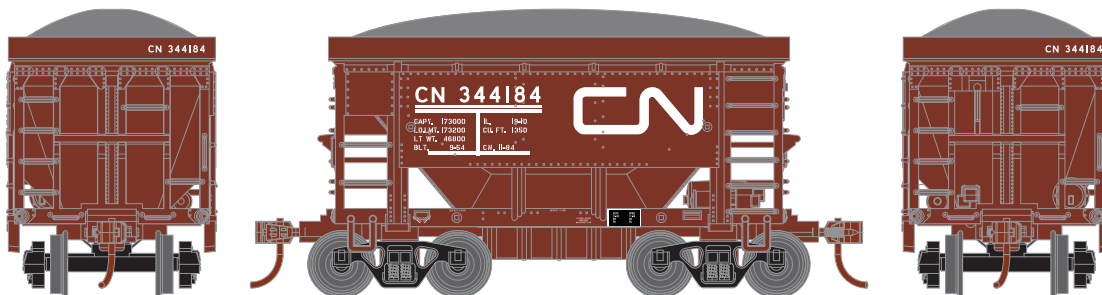

HO 24' Ore Hopper

Announced: 03.27.15
Orders Due: 04.24.15

ETA: January 2016

Canadian National

Era: 1960s+

ATH87071 - Single #344184
ATH87072 - 4 Pack #344015, 344099, 344127, 344690
ATH87073 - 4 Pack #344592, 344701, 344788, 344862
ATH87074 - 4 Pack #344245, 344380, 344651, 344724

Milwaukee Road

Era: 1970s+

ATH87075 - Single #76751
ATH87076 - 4 Pack #76692, 76711, 76780, 76993
ATH87077 - 4 Pack #76680, 76745, 76813, 76870
ATH87078 - 4 Pack #76700, 76729, 76805, 76991

Northern Pacific