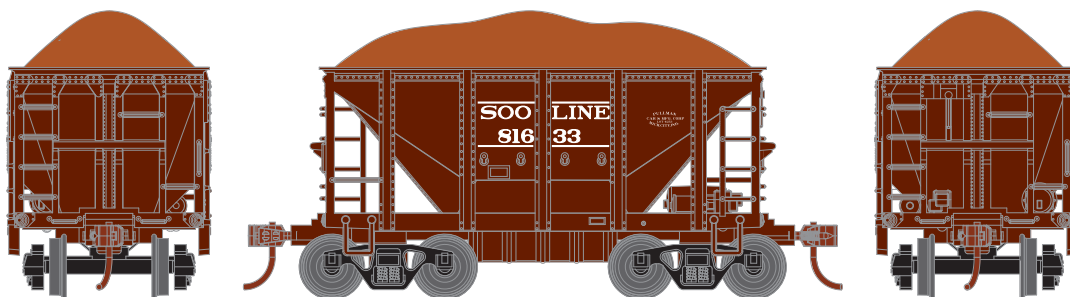

Visit Your Local Retailer | Visit www.athearn.com | Call 1.800.338.4639

HO 24' Ore Hopper

Announced: 03.27.15
Orders Due: 04.24.15

ETA: January 2016

Union Pacific*

Era: 1954+

ATH87083 - Single #26089
ATH87084 - 4 Pack #26072, 26080, 26097, 26101
ATH87085 - 4 Pack #26074, 26086, 26103, 26119
ATH87086 - 4 Pack #26083, 26099, 26100, 26107

SOO Line

Era: 1930s-1960s

ATH87091 - Single #81633
ATH87092 - 4 Pack #81605, 81697, 81702, 81720
ATH87093 - 4 Pack #81609, 81614, 81627, 81704
ATH87094 - 4 Pack #81611, 81648, 81670, 81695

MODEL FEATURES