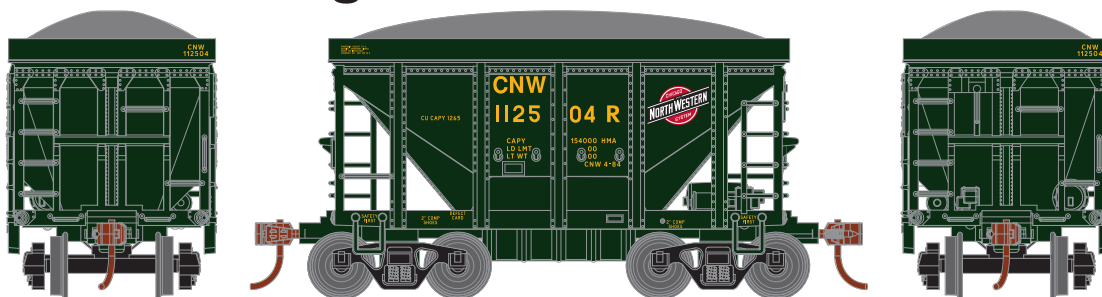

Chicago and Northwestern*

Era: Late 1970s+

ATH87087 - Single #112504
ATH87088 - 4 Pack #112007, 112106, 112289, 112453
ATH87089 - 4 Pack #112076, 112378, 112369, 112601
ATH87090 - 4 Pack #112115, 112274, 112478, 112599