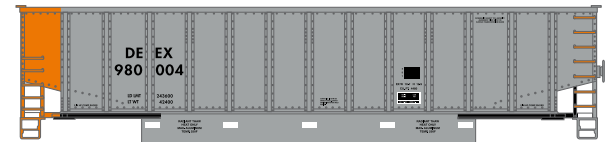

Detroit Edison

- ATH25045 N Bethgon Coalporter w/Load, DEEX #4 (5)
- ATH25046 N Bethgon Coalporter w/Load, DEEX #5 (5)
- ATH25047 N Bethgon Coalporter w/Load, DEEX #6 (5)