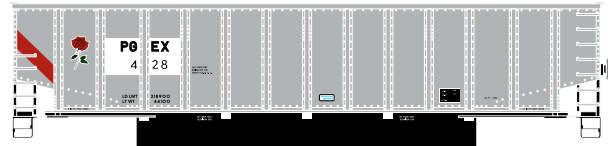

Portland General Electric

- ATH25025 N Bethgon Coalporter w/Load, PGEX #1 (5)
- ATH25026 N Bethgon Coalporter w/Load, PGEX #2 (5)
- ATH25027 N Bethgon Coalporter w/Load, PGEX #3 (5)