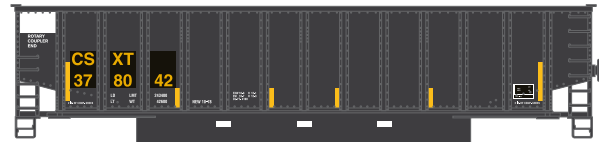

- ATH25028 N Bethgon Coalporter w/Load, WEPX #1 (5)
- ATH25029 N Bethgon Coalporter w/Load, WEPX #2 (5)
- ATH25030 N Bethgon Coalporter w/Load, WEPX #3 (5)

CSX

- ATH25032 N Bethgon Coalporter w/Load, CSX/Black #4 (5)
- ATH25033 N Bethgon Coalporter w/Load, CSX/Black #5 (5)
- ATH25034 N Bethgon Coalporter w/Load, CSX/Black #6 (5)

Commonwealth Edison

- ATH25035 N Bethgon Coalporter w/Load, CWEX #1 (5)
- ATH25036 N Bethgon Coalporter w/Load, CWEX #2 (5)
- ATH25037 N Bethgon Coalporter w/Load, CWEX #3 (5)

Pennsylvania Power & Light Co.

- ATH25038 N Bethgon Coalporter w/Load, PPLX #1 (5)
- ATH25039 N Bethgon Coalporter w/Load, PPLX #2 (5)
- ATH25040 N Bethgon Coalporter w/Load, PPLX #3 (5)

CSX

- ATH25042 N Bethgon Coalporter w/Load, CSX #1 (5)
- ATH25043 N Bethgon Coalporter w/Load, CSX #2 (5)
- ATH25044 N Bethgon Coalporter w/Load, CSX #3 (5)