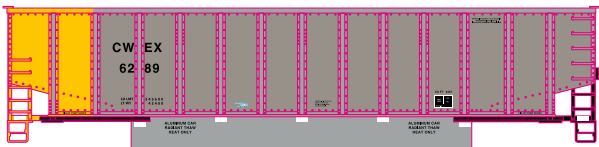

Commonwealth Edison

- ATH25035 N Bethgon Coalporter w/Load, CWEX #1 (5)
- ATH25036 N Bethgon Coalporter w/Load, CWEX #2 (5)
- ATH25037 N Bethgon Coalporter w/Load, CWEX #3 (5)