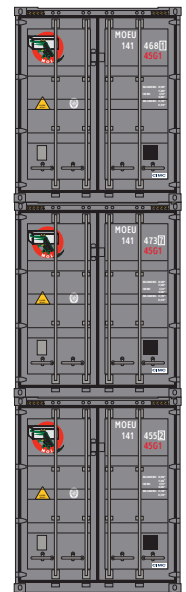

Mitsui O.S.K. Lines

ATH27778 #MOEU: 1414552, 1414681, 1414737 ROADNAME FEATURES
• Era: 2014+

$29.98