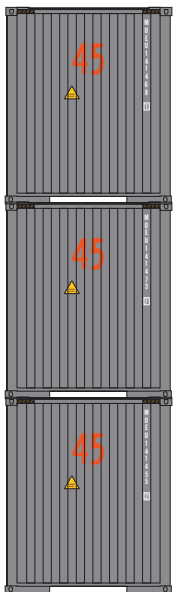

Mitsui O.S.K. Lines

ATH27778 #MOEU: 1414552, 1414681, 1414737 ROADNAME FEATURES
• Era: 2014+

$29.98