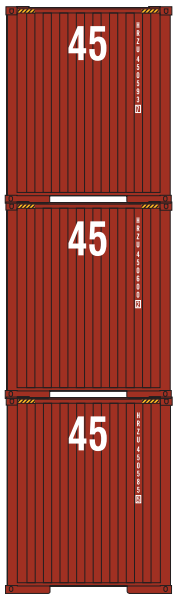

HO 45' Container 3 Pack Horizon Lines

Announced: 09.26.14
Orders Due: 10.24.14

ETA: June 2015

ATH27777 #HRZU: 4505855, 4505937, 4506002 ROADNAME FEATURES
• Era: 2013+