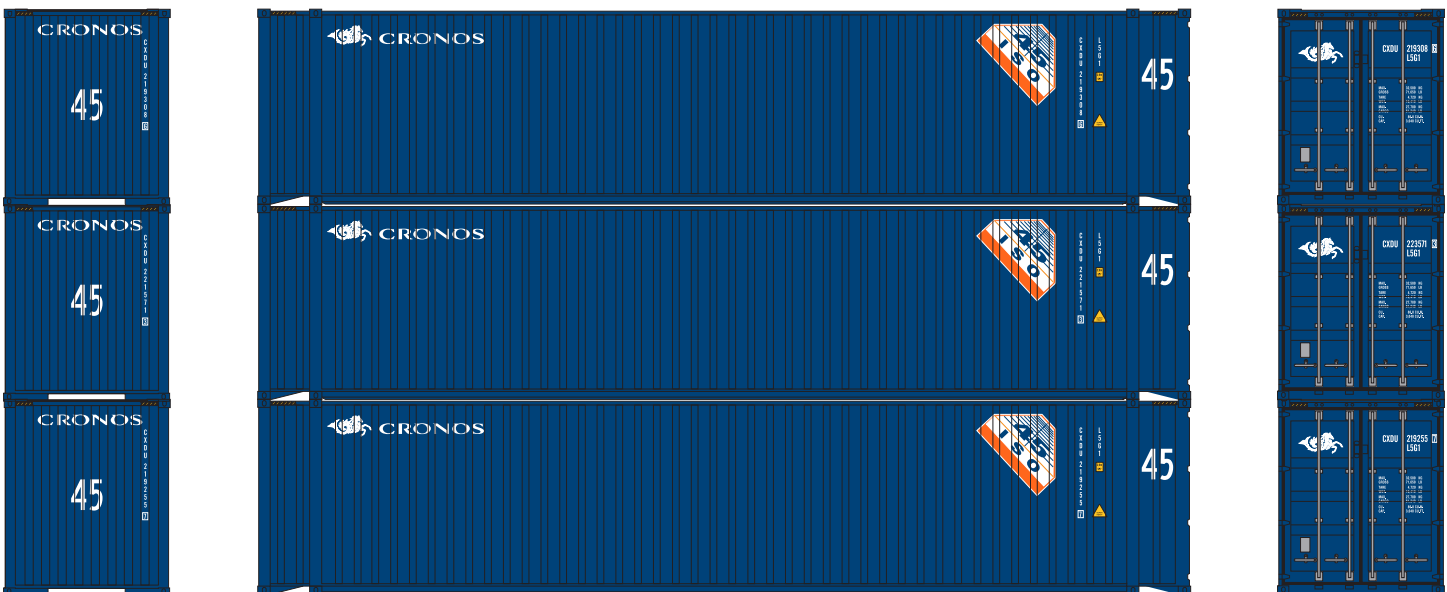

Cronos

ATH27776 #CXDU: 2192557, 2193086, 2215713

ROADNAME FEATURES
• Era: 2013+

$29.98