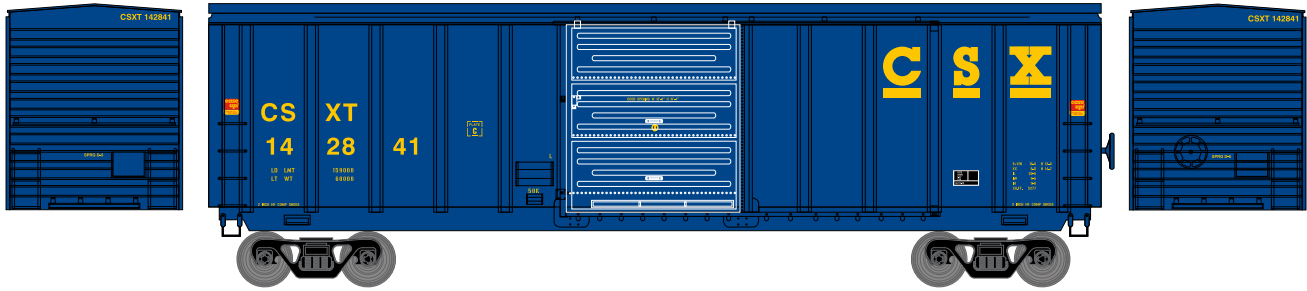

HO 50' PS 5277 Boxcar Burlington Northern Santa Fe

Announced 08.28.15
Orders Due: 09.25.15

ETA: July 2016

ATH76336	HO RTR 50' PS 5277 Box, BNSF #723149
ATH76337	HO RTR 50' PS 5277 Box, BNSF #723213
ATH76338	HO RTR 50' PS 5277 Box, BNSF #723381

\$29.98

Visit Your Local Retailer | Visit www.athearn.com | Call 1.800.338.4639

* Union Pacific Licensed Product

HO 50' PS 5277 Boxcar

Announced 08.28.15
Orders Due: 09.25.15

CSX

ETA: July 2016

ATH76345	HO RTR 50' PS 5277 Box, CSX #142841
ATH76346	HO RTR 50' PS 5277 Box, CSX #142853
ATH76347	HO RTR 50' PS 5277 Box, CSX #142882

Southern

ATH76348	HO RTR 50' PS 5277 Box, SOU #14371
ATH76349	HO RTR 50' PS 5277 Box, SOU #14407
ATH76350	HO RTR 50' PS 5277 Box, SOU #14466

Rail Box

ATH76351	HO RTR 50' PS 5277 Box, Rail Box #35068
ATH76352	HO RTR 50' PS 5277 Box, Rail Box #35512
ATH76353	HO RTR 50' PS 5277 Box, Rail Box #35718

\$29.98

Visit Your Local Retailer | Visit www.athearn.com | Call 1.800.338.4639

HO 50' PS 5277 Boxcar

Announced 08.28.15
Orders Due: 09.25.15

ETA: July 2016

All Road Names

MODEL FEATURES:

- Decorated models fully-assembled and ready to run out of the box
- SOUTHERN and Canadian National version replicate faded paint and patched reporting marks
- Highly-detailed, injection-molded body
- Separately applied wire grab irons
- Machined metal wheels
- Weighted for trouble free operation
- Wheels with RP25 contours operate on Code 55, 70, 75, 80, 83, and 100 rail
- Body mounted McHenry operating scale knuckle couplers
- Window packaging for easy viewing plus interior plastic blister safely holds the model for convenient storage
- Replacement parts available
- Minimum radius: 18"