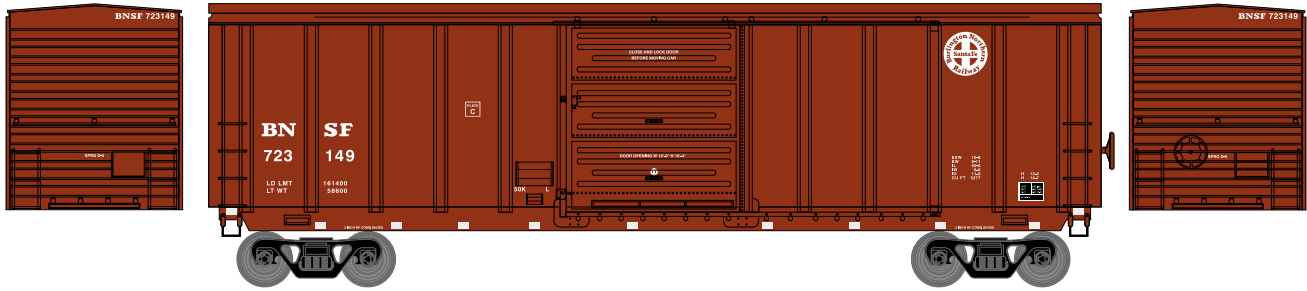

HO 50' PS 5277 Boxcar Burlington Northern Santa Fe

Announced 08.28.15
Orders Due: 09.25.15

ETA: July 2016

ATH76336	HO RTR 50' PS 5277 Box, BNSF #723149
ATH76337	HO RTR 50' PS 5277 Box, BNSF #723213
ATH76338	HO RTR 50' PS 5277 Box, BNSF #723381

Canadian National

ATH76339	HO RTR 50' PS 5277 Box, CN #419311
ATH76340	HO RTR 50' PS 5277 Box, CN #419323
ATH76341	HO RTR 50' PS 5277 Box, CN #419335

Chicago & North Western*

ATH76342	HO RTR 50' PS 5277 Box, C&NW #163104
ATH76343	HO RTR 50' PS 5277 Box, C&NW #163138
ATH76344	HO RTR 50' PS 5277 Box, C&NW #163256

\$29.98

Visit Your Local Retailer | Visit www.athearn.com | Call 1.800.338.4639

* Union Pacific Licensed Product

HO 50' PS 5277 Boxcar

Announced 08.28.15
Orders Due: 09.25.15

CSX

ETA: July 2016

ATH76345	HO RTR 50' PS 5277 Box, CSX #142841
ATH76346	HO RTR 50' PS 5277 Box, CSX #142853
ATH76347	HO RTR 50' PS 5277 Box, CSX #142882

\$29.98

Visit Your Local Retailer | Visit www.athearn.com | Call 1.800.338.4639

HO 50' PS 5277 Boxcar

Announced 08.28.15
Orders Due: 09.25.15

ETA: July 2016

All Road Names

MODEL FEATURES:

- Decorated models fully-assembled and ready to run out of the box
- SOUTHERN and Canadian National version replicate faded paint and patched reporting marks
- Highly-detailed, injection-molded body
- Separately applied wire grab irons
- Machined metal wheels
- Weighted for trouble free operation
- Wheels with RP25 contours operate on Code 55, 70, 75, 80, 83, and 100 rail
- Body mounted McHenry operating scale knuckle couplers
- Window packaging for easy viewing plus interior plastic blister safely holds the model for convenient storage
- Replacement parts available
- Minimum radius: 18"