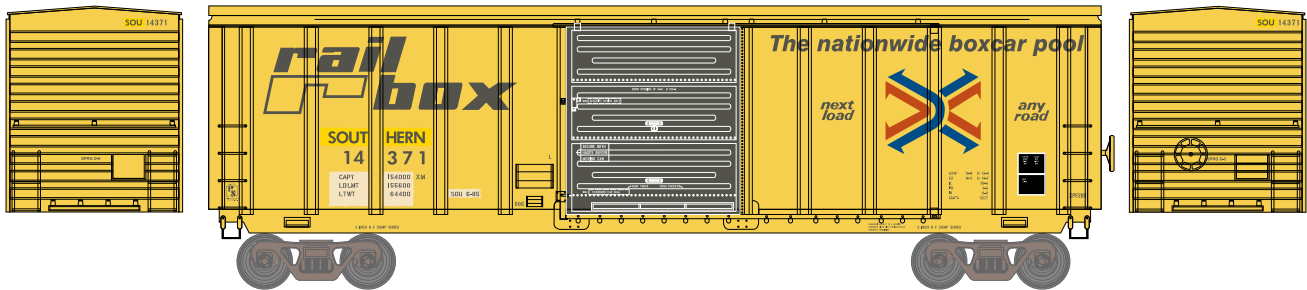

HO 50' PS 5277 Boxcar Burlington Northern Santa Fe

Announced 08.28.15
Orders Due: 09.25.15

ETA: July 2016

ATH76336	HO RTR 50' PS 5277 Box, BNSF #723149
ATH76337	HO RTR 50' PS 5277 Box, BNSF #723213
ATH76338	HO RTR 50' PS 5277 Box, BNSF #723381

\$29.98

Visit Your Local Retailer | Visit www.athearn.com | Call 1.800.338.4639

* Union Pacific Licensed Product

HO 50' PS 5277 Boxcar

Announced 08.28.15
Orders Due: 09.25.15

CSX

ETA: July 2016

ATH76345	HO RTR 50' PS 5277 Box, CSX #142841
ATH76346	HO RTR 50' PS 5277 Box, CSX #142853
ATH76347	HO RTR 50' PS 5277 Box, CSX #142882

Southern

ATH76348	HO RTR 50' PS 5277 Box, SOU #14371
ATH76349	HO RTR 50' PS 5277 Box, SOU #14407
ATH76350	HO RTR 50' PS 5277 Box, SOU #14466

Rail Box

ATH76351	HO RTR 50' PS 5277 Box, Rail Box #35068
ATH76352	HO RTR 50' PS 5277 Box, Rail Box #35512
ATH76353	HO RTR 50' PS 5277 Box, Rail Box #35718

\$29.98

Visit Your Local Retailer | Visit www.athearn.com | Call 1.800.338.4639

HO 50' PS 5277 Boxcar

Announced 08.28.15
Orders Due: 09.25.15

ETA: July 2016

All Road Names

MODEL FEATURES:

- Decorated models fully-assembled and ready to run out of the box
- SOUTHERN and Canadian National version replicate faded paint and patched reporting marks
- Highly-detailed, injection-molded body
- Separately applied wire grab irons
- Machined metal wheels
- Weighted for trouble free operation
- Wheels with RP25 contours operate on Code 55, 70, 75, 80, 83, and 100 rail
- Body mounted McHenry operating scale knuckle couplers
- Window packaging for easy viewing plus interior plastic blister safely holds the model for convenient storage
- Replacement parts available
- Minimum radius: 18"