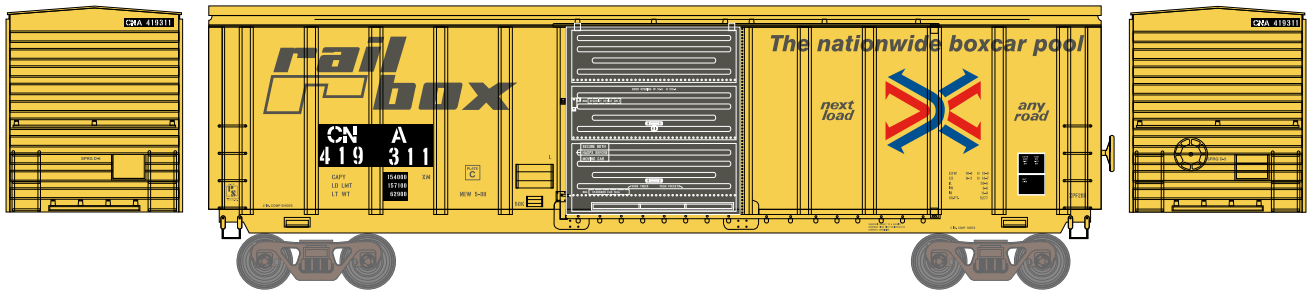

HO 50' PS 5277 Boxcar Burlington Northern Santa Fe

Announced 08.28.15
Orders Due: 09.25.15

ETA: July 2016

ATH76336	HO RTR 50' PS 5277 Box, BNSF #723149
ATH76337	HO RTR 50' PS 5277 Box, BNSF #723213
ATH76338	HO RTR 50' PS 5277 Box, BNSF #723381

Canadian National

ATH76339	HO RTR 50' PS 5277 Box, CN #419311
ATH76340	HO RTR 50' PS 5277 Box, CN #419323
ATH76341	HO RTR 50' PS 5277 Box, CN #419335

Chicago & North Western*

ATH76342	HO RTR 50' PS 5277 Box, C&NW #163104
ATH76343	HO RTR 50' PS 5277 Box, C&NW #163138
ATH76344	HO RTR 50' PS 5277 Box, C&NW #163256

\$29.98

Visit Your Local Retailer | Visit www.athearn.com | Call 1.800.338.4639

* Union Pacific Licensed Product

HO 50' PS 5277 Boxcar

Announced 08.28.15
Orders Due: 09.25.15

CSX

ETA: July 2016

ATH76345	HO RTR 50' PS 5277 Box, CSX #142841
ATH76346	HO RTR 50' PS 5277 Box, CSX #142853
ATH76347	HO RTR 50' PS 5277 Box, CSX #142882

\$29.98

Visit Your Local Retailer | Visit www.athearn.com | Call 1.800.338.4639

HO 50' PS 5277 Boxcar

Announced 08.28.15
Orders Due: 09.25.15

ETA: July 2016

All Road Names

MODEL FEATURES:

- Decorated models fully-assembled and ready to run out of the box
- SOUTHERN and Canadian National version replicate faded paint and patched reporting marks
- Highly-detailed, injection-molded body
- Separately applied wire grab irons
- Machined metal wheels
- Weighted for trouble free operation
- Wheels with RP25 contours operate on Code 55, 70, 75, 80, 83, and 100 rail
- Body mounted McHenry operating scale knuckle couplers
- Window packaging for easy viewing plus interior plastic blister safely holds the model for convenient storage
- Replacement parts available
- Minimum radius: 18"