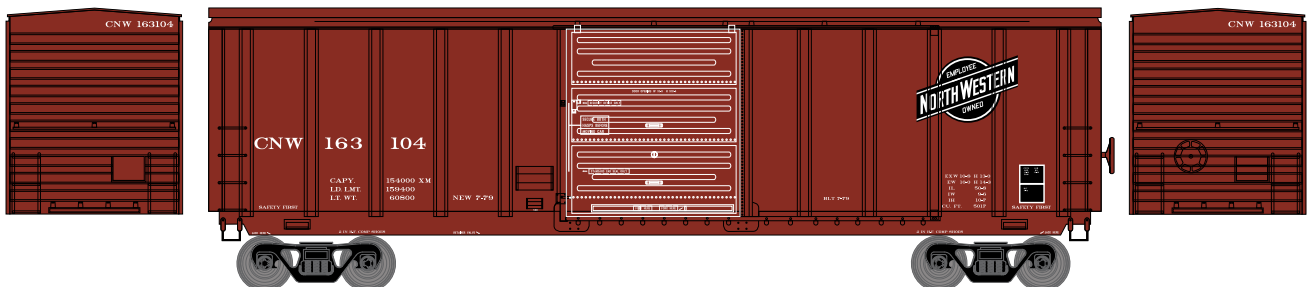

Chicago & North Western*

ATH76342	HO RTR 50' PS 5277 Box, C&NW #163104
ATH76343	HO RTR 50' PS 5277 Box, C&NW #163138
ATH76344	HO RTR 50' PS 5277 Box, C&NW #163256

$29.98

Visit Your Local Retailer | Visit www.athearn.com | Call 1.800.338.4639

* Union Pacific Licensed Product