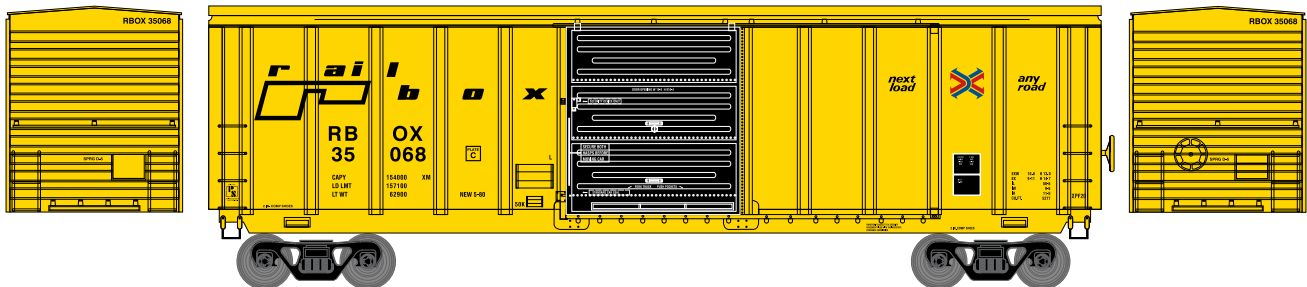

\$29.98

Visit Your Local Retailer | Visit www.athearn.com | Call 1.800.338.4639

* Union Pacific Licensed Product

HO 50' PS 5277 Boxcar

Announced 08.28.15
Orders Due: 09.25.15

CSX

ETA: July 2016

ATH76345	HO RTR 50' PS 5277 Box, CSX #142841
ATH76346	HO RTR 50' PS 5277 Box, CSX #142853
ATH76347	HO RTR 50' PS 5277 Box, CSX #142882

Southern

ATH76348	HO RTR 50' PS 5277 Box, SOU #14371
ATH76349	HO RTR 50' PS 5277 Box, SOU #14407
ATH76350	HO RTR 50' PS 5277 Box, SOU #14466

Rail Box

ATH76351	HO RTR 50' PS 5277 Box, Rail Box #35068
ATH76352	HO RTR 50' PS 5277 Box, Rail Box #35512
ATH76353	HO RTR 50' PS 5277 Box, Rail Box #35718

\$29.98

Visit Your Local Retailer | Visit www.athearn.com | Call 1.800.338.4639

HO 50' PS 5277 Boxcar

Announced 08.28.15
Orders Due: 09.25.15

ETA: July 2016

All Road Names

MODEL FEATURES:

- Decorated models fully-assembled and ready to run out of the box
- SOUTHERN and Canadian National version replicate faded paint and patched reporting marks
- Highly-detailed, injection-molded body
- Separately applied wire grab irons
- Machined metal wheels
- Weighted for trouble free operation
- Wheels with RP25 contours operate on Code 55, 70, 75, 80, 83, and 100 rail
- Body mounted McHenry operating scale knuckle couplers
- Window packaging for easy viewing plus interior plastic blister safely holds the model for convenient storage
- Replacement parts available
- Minimum radius: 18"