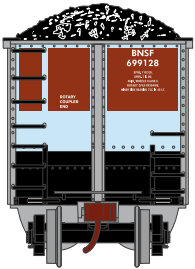

## Burlington Northern Santa Fe

Era: 2005+

ATH25002

N Bethgon Coalporter w/Load, BNSF #668332

ATH25003  
 ATH25004  
 ATH25005

N Bethgon Coalporter w/Load, BNSF #699128  
 N Bethgon Coalporter w/Load, BNSF #1 (5)  
 N Bethgon Coalporter w/Load, BNSF #2 (5)

## Conrail

Era: 1990+

ATH25006  
 ATH25007  
 ATH25008

N Bethgon Coalporter w/Load, CR #507413  
 N Bethgon Coalporter w/Load, CR #1 (5)  
 N Bethgon Coalporter w/Load, CR #2 (5)