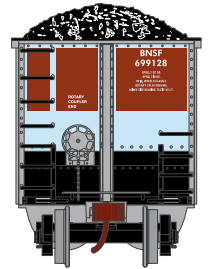

## Burlington Northern Santa Fe

Era: 2005+

ATH25002

N Bethgon Coalporter w/Load, BNSF #668332

ATH25003  
 ATH25004  
 ATH25005

N Bethgon Coalporter w/Load, BNSF #699128  
 N Bethgon Coalporter w/Load, BNSF #1 (5)  
 N Bethgon Coalporter w/Load, BNSF #2 (5)

## Conrail

Era: 1990+

ATH25006  
 ATH25007  
 ATH25008

N Bethgon Coalporter w/Load, CR #507413  
 N Bethgon Coalporter w/Load, CR #1 (5)  
 N Bethgon Coalporter w/Load, CR #2 (5)

## CSX

Era: 2005+

ATH25009  
 ATH25010  
 ATH25011

*Primed for Grime*  
 N Bethgon Coalporter w/Load, CSX #378058  
 N Bethgon Coalporter w/Load, CSX #1 (5)  
 N Bethgon Coalporter w/Load, CSX #2 (5)

**\$24.98** Individual SRP **\$118.98** 5-Pack SRP