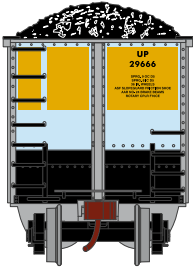

N Bethgon Coalporter

Announced 6.23.17
Orders Due: 7.28.17

ETA: June 2018

First Union Rail

Era: 2001+

Primed for Grime

ATH25012
ATH25013
ATH25014

N Bethgon Coalporter w/Load, FURX #960023
N Bethgon Coalporter w/Load, FURX #1 (5)
N Bethgon Coalporter w/Load, FURX #2 (5)

Norfolk Southern

Era: 2005+

ATH25015
ATH25016
ATH25017

N Bethgon Coalporter w/Load, NS #46737
N Bethgon Coalporter w/Load, NS #1 (5)
N Bethgon Coalporter w/Load, NS #2 (5)

Union Pacific*

Era: 2001+

ATH25018
ATH25019
ATH25020

N Bethgon Coalporter w/Load, UP #29666
N Bethgon Coalporter w/Load, UP #1 (5)
N Bethgon Coalporter w/Load, UP #2 (5)

All Road Names

PRIMED FOR GRIME MODELS FEATURE:

- Duplicated look and feel of "In Service" equipment; "Tattered and Torn" just like the real thing
- Faded base colors matched to the prototype
- Patches applied and shaped per road number matching each corresponding side to the prototype
- Perfect starting point for adding grime and rust

#Ready2Rust

MODEL FEATURES:

- Fully assembled and ready for your layout
- Razor sharp printing and painting
- Separate metal grab irons
- Weighted for optimum performance
- Machined 36" metal wheels
- McHenry operating scale knuckle couplers
- Window packaging for easy viewing
- Interior plastic blister safely holds the model for convenient storage
- Minimum radius: 10"

$24.98 Individual SRP **$118.98** 5-Pack SRP

Visit Your Local Retailer | Visit www.athearn.com | Call 1.800.338.4639