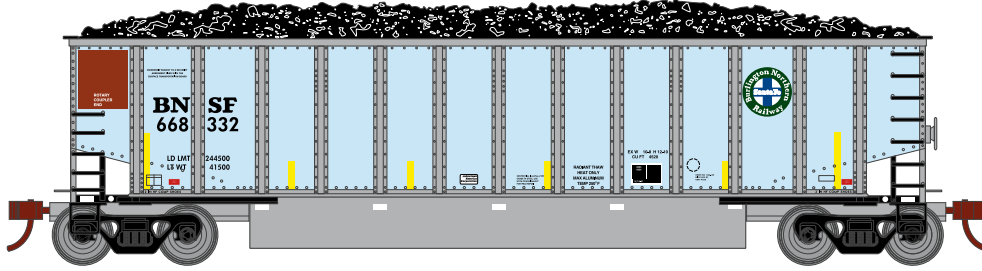

# N Bethgon Coalporter

Announced 6.23.17  
**Orders Due: 7.28.17**

ETA: June 2018

## Burlington Northern Santa Fe

Era: 2005+

ATH25002

N Bethgon Coalporter w/Load, BNSF #668332

ATH25003  
 ATH25004  
 ATH25005

N Bethgon Coalporter w/Load, BNSF #699128  
 N Bethgon Coalporter w/Load, BNSF #1 (5)  
 N Bethgon Coalporter w/Load, BNSF #2 (5)