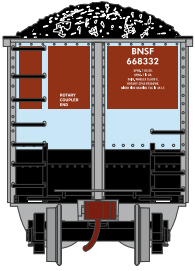

## Burlington Northern Santa Fe

Era: 2005+

ATH25002

N Bethgon Coalporter w/Load, BNSF #668332

ATH25003  
 ATH25004  
 ATH25005

N Bethgon Coalporter w/Load, BNSF #699128  
 N Bethgon Coalporter w/Load, BNSF #1 (5)  
 N Bethgon Coalporter w/Load, BNSF #2 (5)