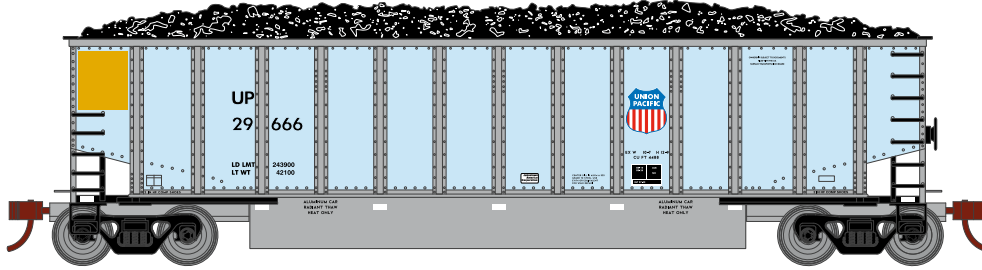

## First Union Rail

Era: 2001+

*Primed for Grime*

ATH25012  
ATH25013  
ATH25014

N Bethgon Coalporter w/Load, FURX #960023  
N Bethgon Coalporter w/Load, FURX #1 (5)  
N Bethgon Coalporter w/Load, FURX #2 (5)

## Norfolk Southern

Era: 2005+

ATH25015  
ATH25016  
ATH25017

N Bethgon Coalporter w/Load, NS #46737  
N Bethgon Coalporter w/Load, NS #1 (5)  
N Bethgon Coalporter w/Load, NS #2 (5)

## Union Pacific\*

Era: 2001+

ATH25018  
ATH25019  
ATH25020

N Bethgon Coalporter w/Load, UP #29666  
N Bethgon Coalporter w/Load, UP #1 (5)  
N Bethgon Coalporter w/Load, UP #2 (5)