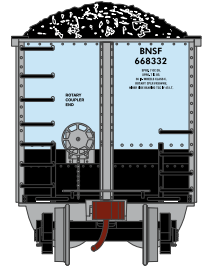

## Burlington Northern Santa Fe

Era: 2005+

ATH25002

N Bethgon Coalporter w/Load, BNSF #668332

ATH25003  
 ATH25004  
 ATH25005

N Bethgon Coalporter w/Load, BNSF #699128  
 N Bethgon Coalporter w/Load, BNSF #1 (5)  
 N Bethgon Coalporter w/Load, BNSF #2 (5)

## Conrail

Era: 1990+

ATH25006  
 ATH25007  
 ATH25008

N Bethgon Coalporter w/Load, CR #507413  
 N Bethgon Coalporter w/Load, CR #1 (5)  
 N Bethgon Coalporter w/Load, CR #2 (5)