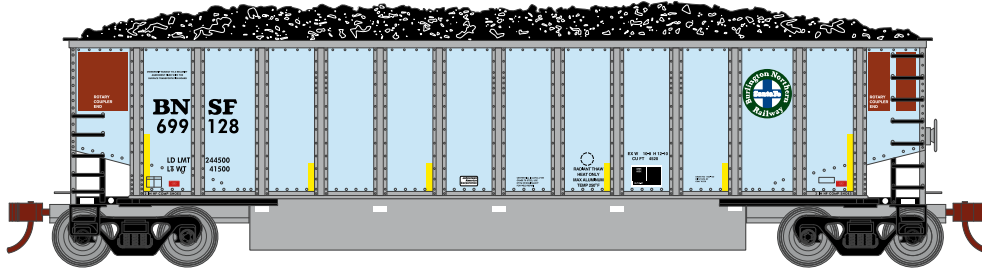

## Burlington Northern Santa Fe

Era: 2005+

ATH25002

N Bethgon Coalporter w/Load, BNSF #668332

ATH25003  
 ATH25004  
 ATH25005

N Bethgon Coalporter w/Load, BNSF #699128  
 N Bethgon Coalporter w/Load, BNSF #1 (5)  
 N Bethgon Coalporter w/Load, BNSF #2 (5)

## Conrail

Era: 1990+

ATH25006  
 ATH25007  
 ATH25008

N Bethgon Coalporter w/Load, CR #507413  
 N Bethgon Coalporter w/Load, CR #1 (5)  
 N Bethgon Coalporter w/Load, CR #2 (5)

## CSX

Era: 2005+

ATH25009  
 ATH25010  
 ATH25011

*Primed for Grime*  
 N Bethgon Coalporter w/Load, CSX #378058  
 N Bethgon Coalporter w/Load, CSX #1 (5)  
 N Bethgon Coalporter w/Load, CSX #2 (5)

**\$24.98** Individual SRP **\$118.98** 5-Pack SRP