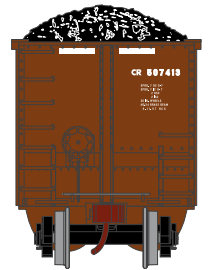

## Burlington Northern Santa Fe

Era: 2005+

ATH25002

N Bethgon Coalporter w/Load, BNSF #668332

ATH25003  
 ATH25004  
 ATH25005

N Bethgon Coalporter w/Load, BNSF #699128  
 N Bethgon Coalporter w/Load, BNSF #1 (5)  
 N Bethgon Coalporter w/Load, BNSF #2 (5)

## Conrail

Era: 1990+

ATH25006  
 ATH25007  
 ATH25008

N Bethgon Coalporter w/Load, CR #507413  
 N Bethgon Coalporter w/Load, CR #1 (5)  
 N Bethgon Coalporter w/Load, CR #2 (5)

## CSX

Era: 2005+

ATH25009  
 ATH25010  
 ATH25011

*Primed for Grime*  
 N Bethgon Coalporter w/Load, CSX #378058  
 N Bethgon Coalporter w/Load, CSX #1 (5)  
 N Bethgon Coalporter w/Load, CSX #2 (5)

**\$24.98** Individual SRP **\$118.98** 5-Pack SRP