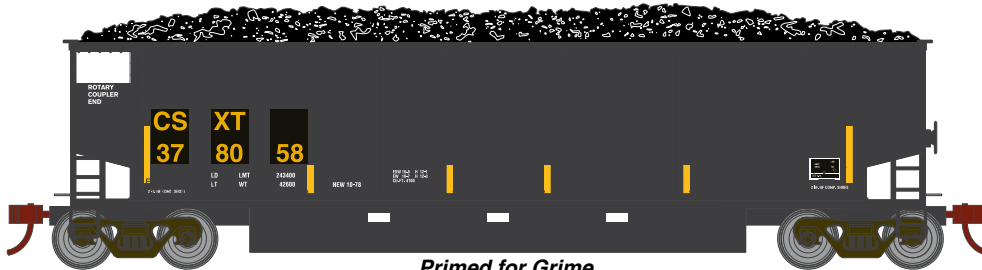

## Burlington Northern Santa Fe

Era: 2005+

ATH25002

N Bethgon Coalporter w/Load, BNSF #668332

ATH25003  
 ATH25004  
 ATH25005

N Bethgon Coalporter w/Load, BNSF #699128  
 N Bethgon Coalporter w/Load, BNSF #1 (5)  
 N Bethgon Coalporter w/Load, BNSF #2 (5)

## Conrail

Era: 1990+

ATH25006  
 ATH25007  
 ATH25008

N Bethgon Coalporter w/Load, CR #507413  
 N Bethgon Coalporter w/Load, CR #1 (5)  
 N Bethgon Coalporter w/Load, CR #2 (5)

## CSX

Era: 2005+

ATH25009  
 ATH25010  
 ATH25011

*Primed for Grime*  
 N Bethgon Coalporter w/Load, CSX #378058  
 N Bethgon Coalporter w/Load, CSX #1 (5)  
 N Bethgon Coalporter w/Load, CSX #2 (5)

**\$24.98** Individual SRP **\$118.98** 5-Pack SRP