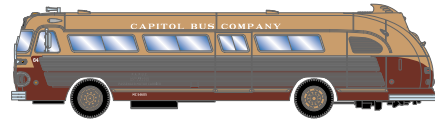

ATH17384 N Intercity Bus, UP Streamliners #27 (Special)

Rock Island

ATH17385 N Intercity Bus, Rock Island #B1005 (Owatonna)

ATH17386 N Intercity Bus, Rock Island #B1006 (Rochester)

Capitol Bus Company

ATH17387 N Intercity Bus, Capitol Bus Company

Department of Corrections

ATH17376 N Intercity Bus, Dept. of Corrections

- Simulated bars printed on side windows
- Red & blue forward lights

RV Conversion

ATH17389 N Intercity Bus, RV Conversion

- Simulated "curtains" painted on insides of windows
- Plated-over side door window