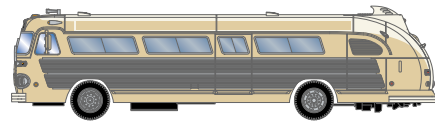

ATH17384 N Intercity Bus, UP Streamliners #27 (Special)

Rock Island

ATH17385 N Intercity Bus, Rock Island #B1005 (Owatonna)

ATH17386 N Intercity Bus, Rock Island #B1006 (Rochester)

Capitol Bus Company

ATH17387 N Intercity Bus, Capitol Bus Company

Department of Corrections

ATH17376 N Intercity Bus, Dept. of Corrections

- Simulated bars printed on side windows
- Red & blue forward lights

RV Conversion

ATH17389 N Intercity Bus, RV Conversion

- Simulated "curtains" painted on insides of windows
- Plated-over side door window