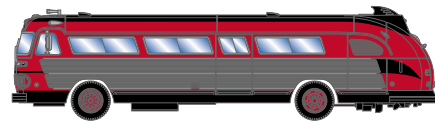

N Intercity Bus

Announced 1.25.19
Orders Due: 2.22.19

ETA: January 2020

Black & White

ATH17375 N Intercity Bus, Black & White

Glacier National Park

ATH17388 N Intercity Bus, Glacier National Park

Pioneer Tours