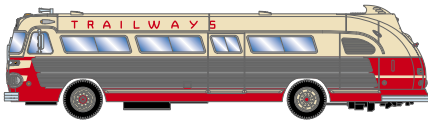

Santa Fe Trailways

ATH17381 N Intercity Bus, Santa Fe Trailways #1 (Los Angeles)

ATH17382 N Intercity Bus, Santa Fe Trailways #2 (Loudonville)