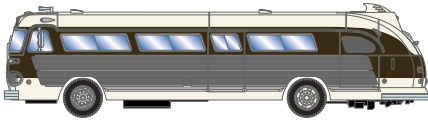

N Intercity Bus

Announced 1.25.19
Orders Due: 2.22.19

ETA: January 2020

Black & White

ATH17375 N Intercity Bus, Black & White

Glacier National Park

ATH17388 N Intercity Bus, Glacier National Park

Pioneer Tours