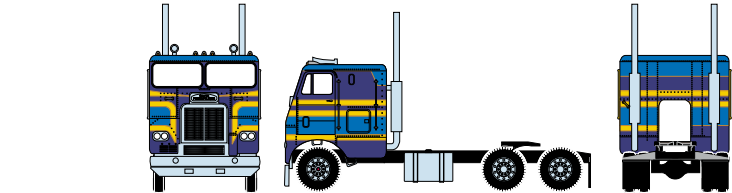

HO Freightliner Tractor

Announced 02.26.16
Orders Due: 03.25.16

ETA: December 2016

2 Axle

3 Axle

ATH78759
ATH78760

HO RTR Freightliner 2 Axle Tractor, Owner Operator White/Purple
HO RTR Freightliner 3 Axle Tractor, Owner Operator White/Purple

ATH78761
ATH78762

HO RTR Freightliner 2 Axle Tractor, Owner Operator Blue/Purple
HO RTR Freightliner 3 Axle Tractor, Owner Operator Blue/Purple

ATH78763
ATH78764

HO RTR Freightliner 2 Axle Tractor, Owner Operator Silver/Green
HO RTR Freightliner 3 Axle Tractor, Owner Operator Silver/Green

ATH78769
ATH78770

HO RTR Freightliner 2 Axle Tractor, Owner Operator Black/Purple
HO RTR Freightliner 3 Axle Tractor, Owner Operator Black/Purple

MODEL FEATURES:

- Factory assembled with many detail parts applied
- Clear window glazing
- Molded cab interior with separately applied steering wheel
- Rubber tires