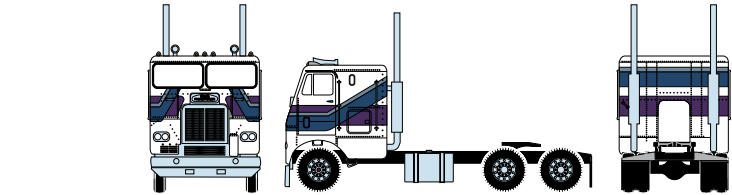

HO Freightliner Tractor

Announced 02.26.16
Orders Due: 03.25.16

ETA: December 2016

2 Axle

3 Axle

ATH78759
ATH78760

HO RTR Freightliner 2 Axle Tractor, Owner Operator White/Purple
HO RTR Freightliner 3 Axle Tractor, Owner Operator White/Purple

ATH78761
ATH78762

HO RTR Freightliner 2 Axle Tractor, Owner Operator Blue/Purple
HO RTR Freightliner 3 Axle Tractor, Owner Operator Blue/Purple

ATH78763
ATH78764

HO RTR Freightliner 2 Axle Tractor, Owner Operator Silver/Green
HO RTR Freightliner 3 Axle Tractor, Owner Operator Silver/Green

ATH78765
ATH78766

HO RTR Freightliner 2 Axle Tractor, Owner Operator White/Orange
HO RTR Freightliner 3 Axle Tractor, Owner Operator White/Orange

ATH78767
ATH78768

HO RTR Freightliner 2 Axle Tractor, Owner Operator White/Orange/Brown
HO RTR Freightliner 3 Axle Tractor, Owner Operator White/Orange/Brown

ATH78769
ATH78770

HO RTR Freightliner 2 Axle Tractor, Owner Operator Black/Purple
HO RTR Freightliner 3 Axle Tractor, Owner Operator Black/Purple

MODEL FEATURES:

- Factory assembled with many detail parts applied
- Clear window glazing
- Molded cab interior with separately applied steering wheel
- Rubber tires