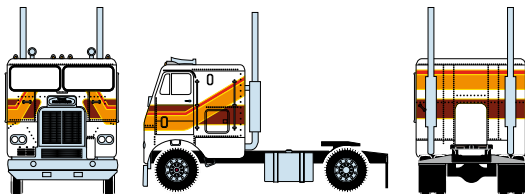

HO Freightliner Tractor

Announced 02.26.16
Orders Due: 03.25.16

ETA: December 2016

2 Axle

3 Axle

ATH78759
ATH78760

HO RTR Freightliner 2 Axle Tractor, Owner Operator White/Purple
HO RTR Freightliner 3 Axle Tractor, Owner Operator White/Purple

ATH78761
ATH78762

HO RTR Freightliner 2 Axle Tractor, Owner Operator Blue/Purple
HO RTR Freightliner 3 Axle Tractor, Owner Operator Blue/Purple

ATH78763
ATH78764

HO RTR Freightliner 2 Axle Tractor, Owner Operator Silver/Green
HO RTR Freightliner 3 Axle Tractor, Owner Operator Silver/Green

ATH78765
ATH78766

HO RTR Freightliner 2 Axle Tractor, Owner Operator White/Orange
HO RTR Freightliner 3 Axle Tractor, Owner Operator White/Orange

ATH78767
ATH78768

HO RTR Freightliner 2 Axle Tractor, Owner Operator White/Orange/Brown
HO RTR Freightliner 3 Axle Tractor, Owner Operator White/Orange/Brown

ATH78769
ATH78770

HO RTR Freightliner 2 Axle Tractor, Owner Operator Black/Purple
HO RTR Freightliner 3 Axle Tractor, Owner Operator Black/Purple

MODEL FEATURES:

- Factory assembled with many detail parts applied
- Clear window glazing
- Molded cab interior with separately applied steering wheel
- Rubber tires