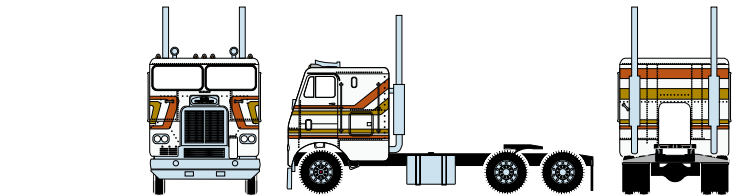

HO Freightliner Tractor

Announced 02.26.16
Orders Due: 03.25.16

ETA: December 2016

2 Axle

3 Axle

ATH78759
ATH78760

HO RTR Freightliner 2 Axle Tractor, Owner Operator White/Purple
HO RTR Freightliner 3 Axle Tractor, Owner Operator White/Purple

ATH78761
ATH78762

HO RTR Freightliner 2 Axle Tractor, Owner Operator Blue/Purple
HO RTR Freightliner 3 Axle Tractor, Owner Operator Blue/Purple

ATH78763
ATH78764

HO RTR Freightliner 2 Axle Tractor, Owner Operator Silver/Green
HO RTR Freightliner 3 Axle Tractor, Owner Operator Silver/Green

ATH78765
ATH78766

HO RTR Freightliner 2 Axle Tractor, Owner Operator White/Orange
HO RTR Freightliner 3 Axle Tractor, Owner Operator White/Orange

ATH78767
ATH78768

HO RTR Freightliner 2 Axle Tractor, Owner Operator White/Orange/Brown
HO RTR Freightliner 3 Axle Tractor, Owner Operator White/Orange/Brown

ATH78769
ATH78770

HO RTR Freightliner 2 Axle Tractor, Owner Operator Black/Purple
HO RTR Freightliner 3 Axle Tractor, Owner Operator Black/Purple

MODEL FEATURES:

- Factory assembled with many detail parts applied
- Clear window glazing
- Molded cab interior with separately applied steering wheel
- Rubber tires