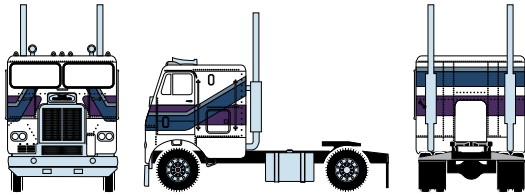

HO Freightliner Tractor

Announced 02.26.16
Orders Due: 03.25.16

ETA: December 2016

2 Axle

3 Axle

ATH78759
ATH78760

HO RTR Freightliner 2 Axle Tractor, Owner Operator White/Purple
HO RTR Freightliner 3 Axle Tractor, Owner Operator White/Purple

ATH78761
ATH78762

HO RTR Freightliner 2 Axle Tractor, Owner Operator Blue/Purple
HO RTR Freightliner 3 Axle Tractor, Owner Operator Blue/Purple

ATH78763
ATH78764

HO RTR Freightliner 2 Axle Tractor, Owner Operator Silver/Green
HO RTR Freightliner 3 Axle Tractor, Owner Operator Silver/Green

ATH78769
ATH78770

HO RTR Freightliner 2 Axle Tractor, Owner Operator Black/Purple
HO RTR Freightliner 3 Axle Tractor, Owner Operator Black/Purple

MODEL FEATURES:

- Factory assembled with many detail parts applied
- Clear window glazing
- Molded cab interior with separately applied steering wheel
- Rubber tires