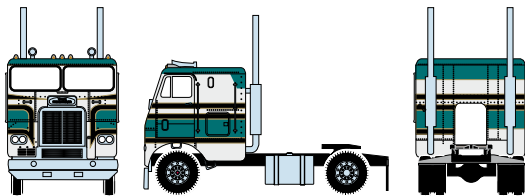

HO Freightliner Tractor

Announced 02.26.16
Orders Due: 03.25.16

ETA: December 2016

2 Axle

3 Axle

ATH78759
ATH78760

HO RTR Freightliner 2 Axle Tractor, Owner Operator White/Purple
HO RTR Freightliner 3 Axle Tractor, Owner Operator White/Purple

ATH78761
ATH78762

HO RTR Freightliner 2 Axle Tractor, Owner Operator Blue/Purple
HO RTR Freightliner 3 Axle Tractor, Owner Operator Blue/Purple

ATH78763
ATH78764

HO RTR Freightliner 2 Axle Tractor, Owner Operator Silver/Green
HO RTR Freightliner 3 Axle Tractor, Owner Operator Silver/Green

ATH78769
ATH78770

HO RTR Freightliner 2 Axle Tractor, Owner Operator Black/Purple
HO RTR Freightliner 3 Axle Tractor, Owner Operator Black/Purple

MODEL FEATURES:

- Factory assembled with many detail parts applied
- Clear window glazing
- Molded cab interior with separately applied steering wheel
- Rubber tires