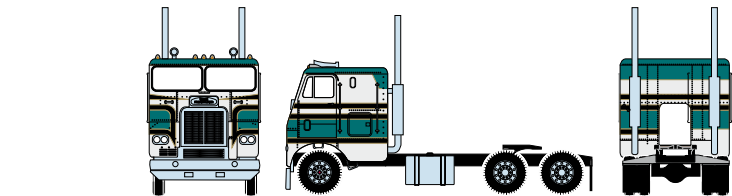

HO Freightliner Tractor

Announced 02.26.16
Orders Due: 03.25.16

ETA: December 2016

2 Axle

3 Axle

ATH78759
ATH78760

HO RTR Freightliner 2 Axle Tractor, Owner Operator White/Purple
HO RTR Freightliner 3 Axle Tractor, Owner Operator White/Purple

ATH78761
ATH78762

HO RTR Freightliner 2 Axle Tractor, Owner Operator Blue/Purple
HO RTR Freightliner 3 Axle Tractor, Owner Operator Blue/Purple

ATH78763
ATH78764

HO RTR Freightliner 2 Axle Tractor, Owner Operator Silver/Green
HO RTR Freightliner 3 Axle Tractor, Owner Operator Silver/Green

ATH78769
ATH78770

HO RTR Freightliner 2 Axle Tractor, Owner Operator Black/Purple
HO RTR Freightliner 3 Axle Tractor, Owner Operator Black/Purple

MODEL FEATURES:

- Factory assembled with many detail parts applied
- Clear window glazing
- Molded cab interior with separately applied steering wheel
- Rubber tires