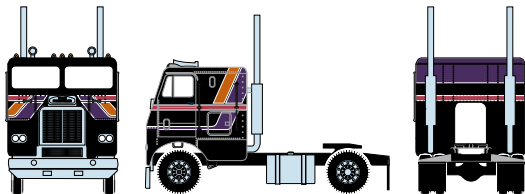

ATH78765
ATH78766

HO RTR Freightliner 2 Axle Tractor, Owner Operator White/Orange
HO RTR Freightliner 3 Axle Tractor, Owner Operator White/Orange

ATH78767
ATH78768

HO RTR Freightliner 2 Axle Tractor, Owner Operator White/Orange/Brown
HO RTR Freightliner 3 Axle Tractor, Owner Operator White/Orange/Brown

ATH78769
ATH78770

HO RTR Freightliner 2 Axle Tractor, Owner Operator Black/Purple
HO RTR Freightliner 3 Axle Tractor, Owner Operator Black/Purple

MODEL FEATURES:

- Factory assembled with many detail parts applied
- Clear window glazing
- Molded cab interior with separately applied steering wheel
- Rubber tires