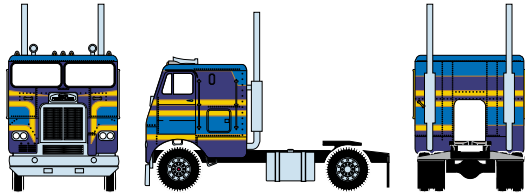

HO Freightliner Tractor

Announced 02.26.16
Orders Due: 03.25.16

ETA: December 2016

2 Axle

3 Axle

ATH78759
ATH78760

HO RTR Freightliner 2 Axle Tractor, Owner Operator White/Purple
HO RTR Freightliner 3 Axle Tractor, Owner Operator White/Purple

ATH78761
ATH78762

HO RTR Freightliner 2 Axle Tractor, Owner Operator Blue/Purple
HO RTR Freightliner 3 Axle Tractor, Owner Operator Blue/Purple

ATH78763
ATH78764

HO RTR Freightliner 2 Axle Tractor, Owner Operator Silver/Green
HO RTR Freightliner 3 Axle Tractor, Owner Operator Silver/Green

ATH78769
ATH78770

HO RTR Freightliner 2 Axle Tractor, Owner Operator Black/Purple
HO RTR Freightliner 3 Axle Tractor, Owner Operator Black/Purple

MODEL FEATURES:

- Factory assembled with many detail parts applied
- Clear window glazing
- Molded cab interior with separately applied steering wheel
- Rubber tires