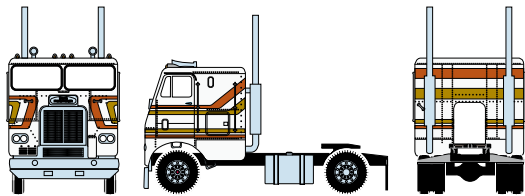

HO Freightliner Tractor

Announced 02.26.16
Orders Due: 03.25.16

ETA: December 2016

2 Axle

3 Axle

ATH78759
ATH78760

HO RTR Freightliner 2 Axle Tractor, Owner Operator White/Purple
HO RTR Freightliner 3 Axle Tractor, Owner Operator White/Purple

ATH78761
ATH78762

HO RTR Freightliner 2 Axle Tractor, Owner Operator Blue/Purple
HO RTR Freightliner 3 Axle Tractor, Owner Operator Blue/Purple

ATH78763
ATH78764

HO RTR Freightliner 2 Axle Tractor, Owner Operator Silver/Green
HO RTR Freightliner 3 Axle Tractor, Owner Operator Silver/Green

ATH78765
ATH78766

HO RTR Freightliner 2 Axle Tractor, Owner Operator White/Orange
HO RTR Freightliner 3 Axle Tractor, Owner Operator White/Orange

ATH78767
ATH78768

HO RTR Freightliner 2 Axle Tractor, Owner Operator White/Orange/Brown
HO RTR Freightliner 3 Axle Tractor, Owner Operator White/Orange/Brown

ATH78769
ATH78770

HO RTR Freightliner 2 Axle Tractor, Owner Operator Black/Purple
HO RTR Freightliner 3 Axle Tractor, Owner Operator Black/Purple

MODEL FEATURES:

- Factory assembled with many detail parts applied
- Clear window glazing
- Molded cab interior with separately applied steering wheel
- Rubber tires