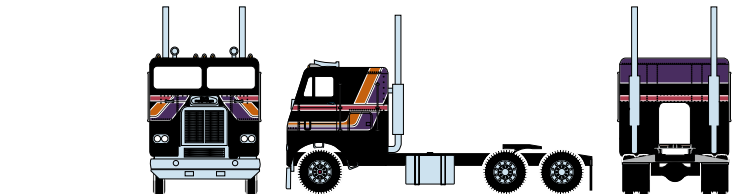

ATH78765
ATH78766

HO RTR Freightliner 2 Axle Tractor, Owner Operator White/Orange
HO RTR Freightliner 3 Axle Tractor, Owner Operator White/Orange

ATH78767
ATH78768

HO RTR Freightliner 2 Axle Tractor, Owner Operator White/Orange/Brown
HO RTR Freightliner 3 Axle Tractor, Owner Operator White/Orange/Brown

ATH78769
ATH78770

HO RTR Freightliner 2 Axle Tractor, Owner Operator Black/Purple
HO RTR Freightliner 3 Axle Tractor, Owner Operator Black/Purple

MODEL FEATURES:

- Factory assembled with many detail parts applied
- Clear window glazing
- Molded cab interior with separately applied steering wheel
- Rubber tires