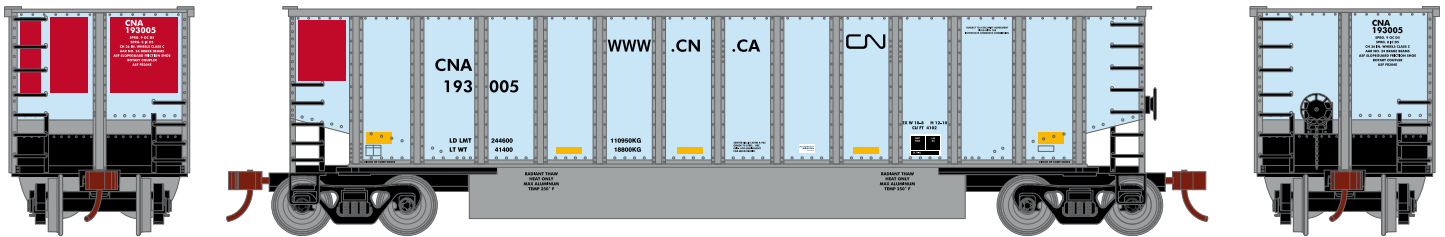

N Bethgon Coalporter w/ Load American Electric Power Service

Announced 05.22.15
Orders Due: 06.26.15

ETA: March 2016

- | | |
|----------|---|
| ATH24962 | N Bethgon Coalporter w/Load, AEPX #5606 |
| ATH24963 | N Bethgon Coalporter w/Load, AEPX #1 (5-pack) |
| ATH24964 | N Bethgon Coalporter w/Load, AEPX #2 (5-pack) |

Canadian National

- | | |
|----------|---|
| ATH24965 | N Bethgon Coalporter w/Load, CN #193005 |
| ATH24966 | N Bethgon Coalporter w/Load, CN #1 (5-pack) |
| ATH24967 | N Bethgon Coalporter w/Load, CN #2 (5-pack) |

CSX Transportation

- | | |
|----------|---|
| ATH24968 | N Bethgon Coalporter w/Load, CSXT #383779 |
| ATH24969 | N Bethgon Coalporter w/Load, CSXT #1 (5-pack) |
| ATH24970 | N Bethgon Coalporter w/Load, CSXT #2 (5-pack) |

MODEL FEATURES:

- Fully assembled and ready for your layout
- Razor sharp printing and painting
- Separate metal grab irons
- Weighted for optimum performance
- McHenry scale knuckle spring couplers installed
- Machined 36" metal wheels
- McHenry operating scale knuckle couplers
- Window packaging for easy viewing
- Interior plastic blister safely holds the model for convenient storage
- Minimum radius: 10"