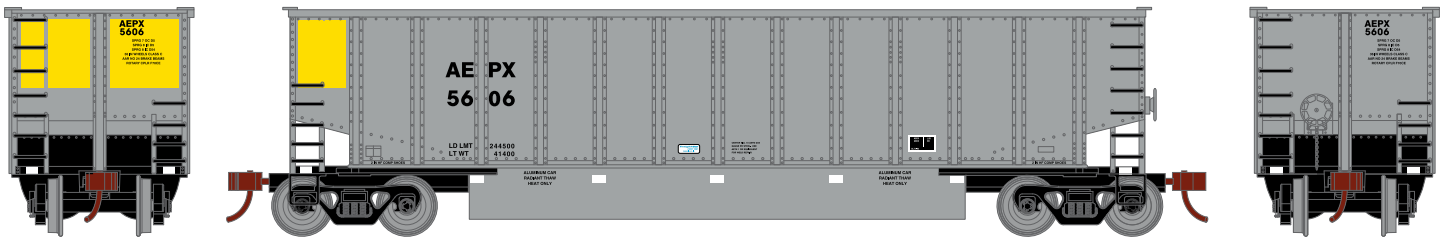

N Bethgon Coalporter w/ Load American Electric Power Service

Announced 05.22.15
Orders Due: 06.26.15

ETA: March 2016

- | | |
|----------|---|
| ATH24962 | N Bethgon Coalporter w/Load, AEPX #5606 |
| ATH24963 | N Bethgon Coalporter w/Load, AEPX #1 (5-pack) |
| ATH24964 | N Bethgon Coalporter w/Load, AEPX #2 (5-pack) |

CSX Transportation

- | | |
|----------|---|
| ATH24968 | N Bethgon Coalporter w/Load, CSXT #383779 |
| ATH24969 | N Bethgon Coalporter w/Load, CSXT #1 (5-pack) |
| ATH24970 | N Bethgon Coalporter w/Load, CSXT #2 (5-pack) |

MODEL FEATURES:

- Fully assembled and ready for your layout
- Razor sharp printing and painting
- Separate metal grab irons
- Weighted for optimum performance
- McHenry scale knuckle spring couplers installed
- Machined 36" metal wheels
- McHenry operating scale knuckle couplers
- Window packaging for easy viewing
- Interior plastic blister safely holds the model for convenient storage
- Minimum radius: 10"