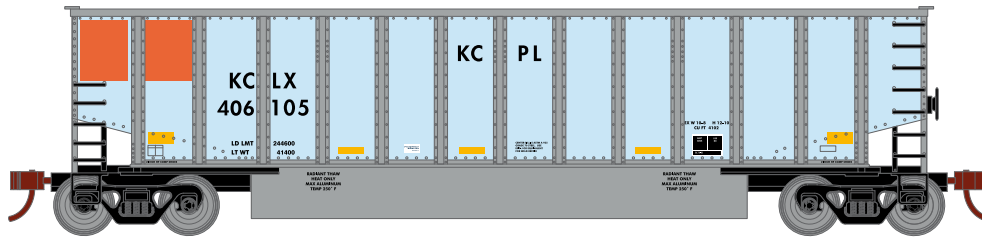

CSX Transportation

- | | |
|----------|---|
| ATH24968 | N Bethgon Coalporter w/Load, CSXT #383779 |
| ATH24969 | N Bethgon Coalporter w/Load, CSXT #1 (5-pack) |
| ATH24970 | N Bethgon Coalporter w/Load, CSXT #2 (5-pack) |

ATH24971
ATH24972
ATH24973

N Bethgon Coalporter w/Load, JECX #1012
N Bethgon Coalporter w/Load, JECX #1 (5-pack)
N Bethgon Coalporter w/Load, JECX #2 (5-pack)

Kansas City Power & Light

ATH24974
ATH24975
ATH24976