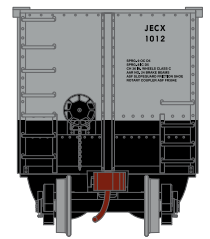

CSX Transportation

- | | |
|----------|---|
| ATH24968 | N Bethgon Coalporter w/Load, CSXT #383779 |
| ATH24969 | N Bethgon Coalporter w/Load, CSXT #1 (5-pack) |
| ATH24970 | N Bethgon Coalporter w/Load, CSXT #2 (5-pack) |

ATH24971
ATH24972
ATH24973

N Bethgon Coalporter w/Load, JECX #1012
N Bethgon Coalporter w/Load, JECX #1 (5-pack)
N Bethgon Coalporter w/Load, JECX #2 (5-pack)

Kansas City Power & Light

ATH24974
ATH24975
ATH24976