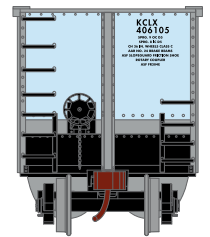

CSX Transportation

- | | |
|----------|---|
| ATH24968 | N Bethgon Coalporter w/Load, CSXT #383779 |
| ATH24969 | N Bethgon Coalporter w/Load, CSXT #1 (5-pack) |
| ATH24970 | N Bethgon Coalporter w/Load, CSXT #2 (5-pack) |

ATH24971
ATH24972
ATH24973

N Bethgon Coalporter w/Load, JECX #1012
N Bethgon Coalporter w/Load, JECX #1 (5-pack)
N Bethgon Coalporter w/Load, JECX #2 (5-pack)

Kansas City Power & Light

ATH24974
ATH24975
ATH24976