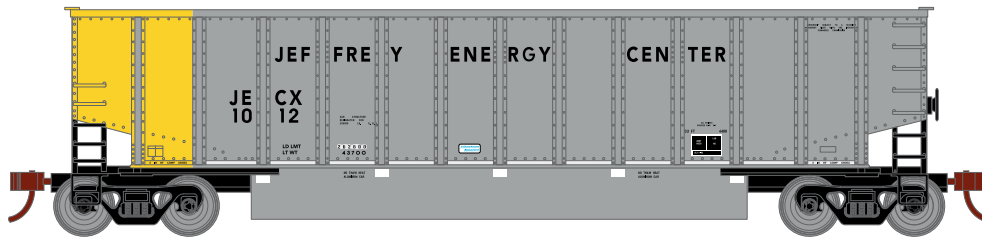

CSX Transportation

- | | |
|----------|---|
| ATH24968 | N Bethgon Coalporter w/Load, CSXT #383779 |
| ATH24969 | N Bethgon Coalporter w/Load, CSXT #1 (5-pack) |
| ATH24970 | N Bethgon Coalporter w/Load, CSXT #2 (5-pack) |

ATH24971
ATH24972
ATH24973

N Bethgon Coalporter w/Load, JECX #1012
N Bethgon Coalporter w/Load, JECX #1 (5-pack)
N Bethgon Coalporter w/Load, JECX #2 (5-pack)

Kansas City Power & Light

ATH24974
ATH24975
ATH24976