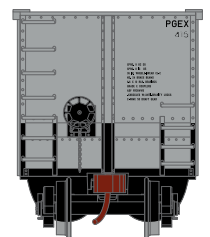

Portland General Electric

ATH24977
ATH24978
ATH24979

N Bethgon Coalporter w/Load, PGEX #415
N Bethgon Coalporter w/Load, PGEX #1 (5-pack)
N Bethgon Coalporter w/Load, PGEX #2 (5-pack)

Singles - $22.98

5-Pack - $109.98

Visit Your Local Retailer | Visit www.athearn.com | Call 1.800.338.4639