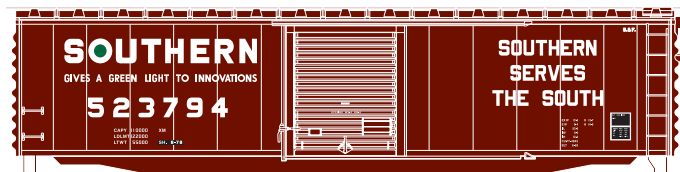

Announced: 11-18-08
 Orders Due: 12-12-08
 ETA: May 2009

50' PS1 SD Box

Era: 1950s to 1980s

- **NOW PACKED IN JEWEL BOX**
- Fully detailed molded under frames
- McHenry® knuckle spring couplers
- Scale profile brake wheels
- Screw mounted trucks for enhanced performance
- Weighted for optimum operation
- Etched Metal Roof Walks

- ___ 14157 Conrail #1 \$18.98
- ___ 14158 Conrail #2 \$18.98

- ___ 14163 Seaboard Air Line #1 \$18.98
- ___ 14164 Seaboard Air Line #2 \$18.98

- ___ 14159 D&RGW #1 \$18.98*
- ___ 14160 D&RGW #2 \$18.98*