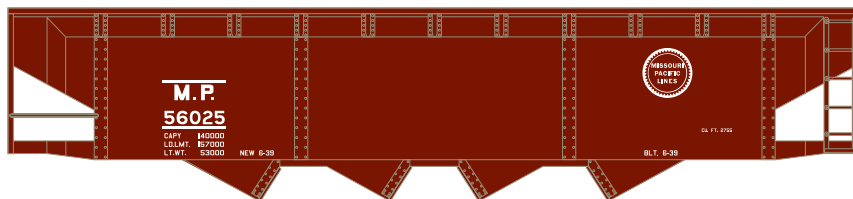

Announced: 8-24-10
Orders Due: 9-17-10
 ETA: February 2011

40' 4-Bay Offset Side Hopper

- ___ 72699 C&O #68769 Single \$18.98
- ___ 72700 C&O #1 (6 pack) \$99.98
- ___ 72701 C&O #2 (6 pack) \$99.98

- ___ 72702 Erie #39047 \$18.98
- ___ 72703 Erie #1 (6 pack) \$99.98
- ___ 72704 Erie #2 (6 pack) \$99.98

- ___ 72705 Peabody #1055 Single \$18.98
- ___ 72706 Peabody #1 (6 pack) \$99.98
- ___ 72707 Peabody #2 (6 pack) \$99.98

- ___ 72708 Missouri Pacific #56025 Single \$18.98*
- ___ 72709 Missouri Pacific #1 (6 pack) \$99.98*
- ___ 72710 Missouri Pacific #2 (6 pack) \$99.98*

Era – 1940s through early 1970s

- Removable cast resin coal load
- McHenry® scale knuckle spring couplers
- Weighted for optimum performance
- Metal RP 25 profile wheel sets
- Six different road numbers in each set never available before