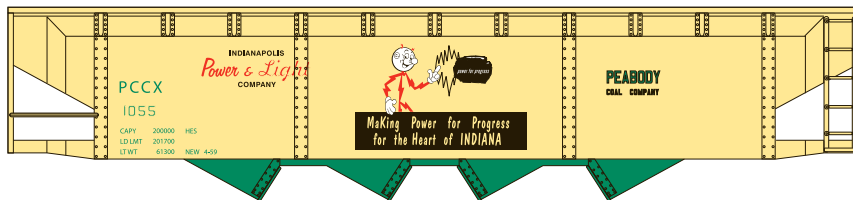

Announced: 8-24-10
Orders Due: 9-17-10
 ETA: February 2011

40' 4-Bay Offset Side Hopper

- ___ 72699 C&O #68769 Single \$18.98
- ___ 72700 C&O #1 (6 pack) \$99.98
- ___ 72701 C&O #2 (6 pack) \$99.98

- ___ 72702 Erie #39047 \$18.98
- ___ 72703 Erie #1 (6 pack) \$99.98
- ___ 72704 Erie #2 (6 pack) \$99.98

Era – 1940s through early 1970s

- Removable cast resin coal load
- McHenry® scale knuckle spring couplers
- Weighted for optimum performance
- Metal RP 25 profile wheel sets
- Six different road numbers in each set never available before