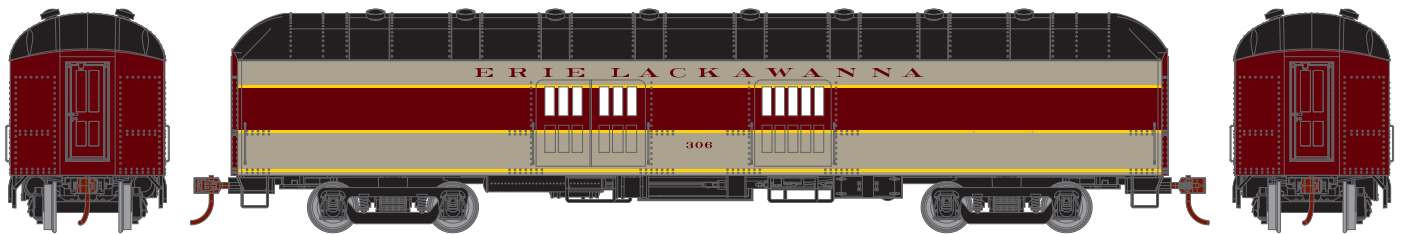

ARCH ROOF BAGGAGE

___ 86533 RIO GRANDE #745 \$39.98*

___ 86534 ERIE LACKAWANNA #306 \$39.98

___ 86535 MAINTENANCE OF WAY #111463 \$39.98

___ 86536 WESTERN PACIFIC #128 \$39.98*

ERA: 1930s TO 1950s
 WITH THE MODEL DIE CASTING TOOLING AS THE FOUNDATION, WE HAVE MADE EXTENSIVE UP-GRADERS TO BRING YOU THESE FINE MODELS.

- NEW STIRRUP STEPS
- FULLY ASSEMBLED
- SEPARATE GRAB IRONS
- WEIGHTED FOR OPTIMUM PERFORMANCE
- MCHENRY® SCALE KNUCKLE SPRING COUPLERS
- 2 OR 3-AXLE TRUCKS, PER PROTOTYPE
- RAZOR SHARP PAINT AND PRINTING
- REMOVABLE ROOF-HELD WITH MAGNETS
- MACHINED 33" METAL RP25 PROFILE WHEELS
- RPO COMES WITH MAIL HOOK DETAILS, BOTH SIDES
- WINDOW GLAZING
- VESTIBULE PARTITIONS