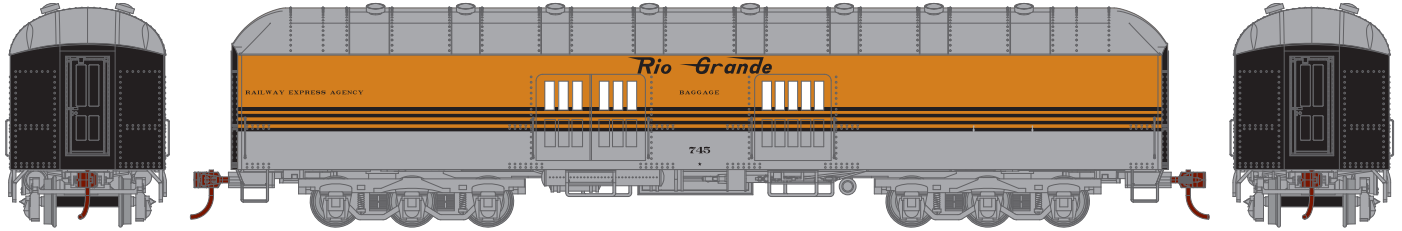

ARCH ROOF BAGGAGE

___ 86533 RIO GRANDE #745 \$39.98*

___ 86534 ERIE LACKAWANNA #306 \$39.98

___ 86535 MAINTENANCE OF WAY #111463 \$39.98

___ 86536 WESTERN PACIFIC #128 \$39.98*

ERA: 1930s TO 1950s
 WITH THE MODEL DIE CASTING TOOLING AS THE FOUNDATION, WE HAVE MADE EXTENSIVE UP-GRADERS TO BRING YOU THESE FINE MODELS.

- NEW STIRRUP STEPS
- FULLY ASSEMBLED
- SEPARATE GRAB IRONS
- WEIGHTED FOR OPTIMUM PERFORMANCE
- MCHENRY® SCALE KNUCKLE SPRING COUPLERS
- 2 OR 3-AXLE TRUCKS, PER PROTOTYPE
- RAZOR SHARP PAINT AND PRINTING
- REMOVABLE ROOF-HELD WITH MAGNETS
- MACHINED 33" METAL RP25 PROFILE WHEELS
- RPO COMES WITH MAIL HOOK DETAILS, BOTH SIDES
- WINDOW GLAZING
- VESTIBULE PARTITIONS