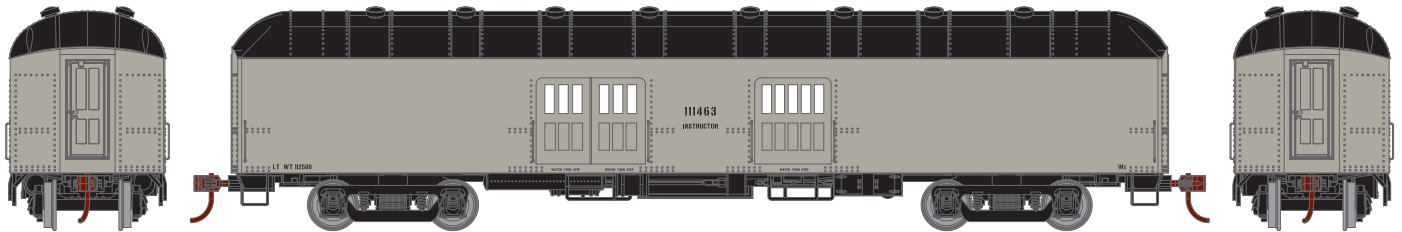

ARCH ROOF BAGGAGE

___ 86533 RIO GRANDE #745 \$39.98*

___ 86534 ERIE LACKAWANNA #306 \$39.98

___ 86535 MAINTENANCE OF WAY #111463 \$39.98

___ 86536 WESTERN PACIFIC #128 \$39.98*

ERA: 1930s TO 1950s
 WITH THE MODEL DIE CASTING TOOLING AS THE FOUNDATION, WE HAVE MADE EXTENSIVE UP-GRADERS TO BRING YOU THESE FINE MODELS.

- NEW STIRRUP STEPS
- FULLY ASSEMBLED
- SEPARATE GRAB IRONS
- WEIGHTED FOR OPTIMUM PERFORMANCE
- MCHENRY® SCALE KNUCKLE SPRING COUPLERS
- 2 OR 3-AXLE TRUCKS, PER PROTOTYPE
- RAZOR SHARP PAINT AND PRINTING
- REMOVABLE ROOF-HELD WITH MAGNETS
- MACHINED 33" METAL RP25 PROFILE WHEELS
- RPO COMES WITH MAIL HOOK DETAILS, BOTH SIDES
- WINDOW GLAZING
- VESTIBULE PARTITIONS