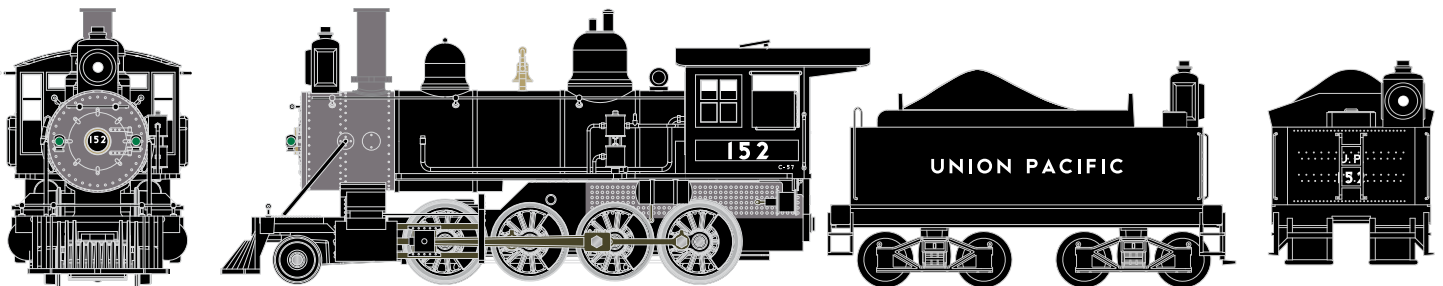

Union Pacific*

ATH06810
ATH06811

N RTR Old Time 2-8-0, UP #152
N RTR Old Time 2-8-0, UP #157

$149.98SRP

Visit Your Local Retailer | Visit www.athearn.com | Call 1.800.338.4639

* Union Pacific Licensed Product