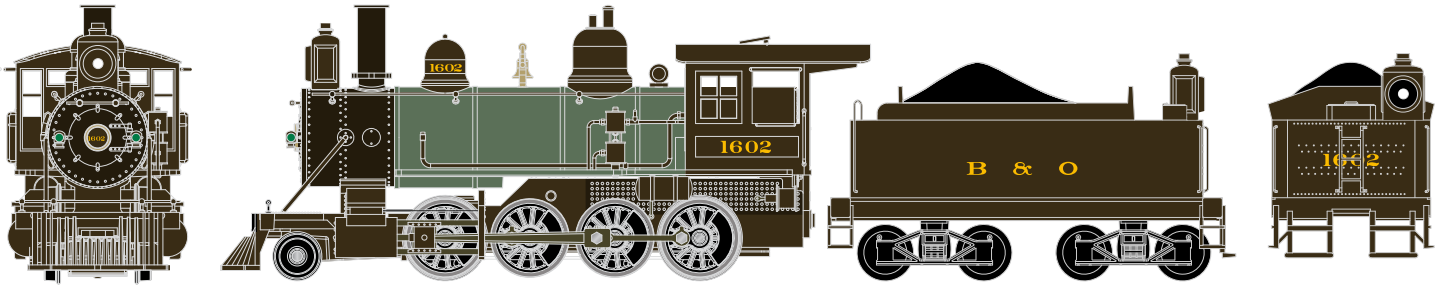

N 2-8-0 Consolidation Locomotive

Announced 3.31.17
Orders Due: 4.28.17

ETA: February 2018

Santa Fe

ATH06800
ATH06801

N RTR Old Time 2-8-0, SF #687
N RTR Old Time 2-8-0, SF #719

Baltimore & Ohio

ATH06802
ATH06803

N 2-8-0 Consolidation Locomotive Denver & Rio Grande Western*

Announced 3.31.17
Orders Due: 4.28.17

ETA: February 2018

ATH06806
ATH06807

N RTR Old Time 2-8-0, D&RGW #944
N RTR Old Time 2-8-0, D&RGW #951

New York Central

* Union Pacific Licensed Product

N 2-8-0 Consolidation Locomotive

Announced 3.31.17
Orders Due: 4.28.17

ETA: February 2018

All Railroads

PROTOTYPE INFO:

Athearn N scale is proud to offer a mainstay of railroading's golden age in it's premium line of N scale models. This diminutive workhorse is capable of providing the power and performance to capture this rich era of railroad history. Each locomotive is decorated with colorful paint schemes that were common of the era.

LOCOMOTIVE FEATURES:

- Fully assembled and ready-to-run
- Separately applied engine handrails, bell, whistle and safety valves
- Headlight and smoke stack castings correct to the era
- Clear window glazing in the cab
- Coined metal drive rods
- Geared for scale operation
- Die-cast split frame chassis with all drivers providing electrical pick-up
- Rear driver mounted traction tires for maximum tractive effort
- Tender mounted motor
- Interior plastic blister safely holds the model for convenient storage
- Minimum radius: 9¾"