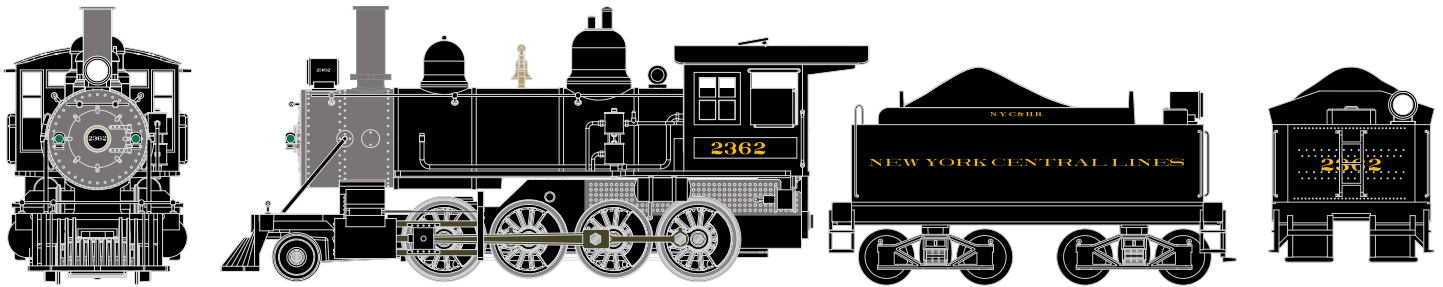

N 2-8-0 Consolidation Locomotive

Announced 3.31.17
Orders Due: 4.28.17

ETA: February 2018

Santa Fe

ATH06800
ATH06801

N RTR Old Time 2-8-0, SF #687
N RTR Old Time 2-8-0, SF #719

Baltimore & Ohio

ATH06802
ATH06803

N 2-8-0 Consolidation Locomotive Denver & Rio Grande Western*

Announced 3.31.17
Orders Due: 4.28.17

ETA: February 2018

ATH06806
ATH06807

N RTR Old Time 2-8-0, D&RGW #944
N RTR Old Time 2-8-0, D&RGW #951

New York Central

* Union Pacific Licensed Product

N 2-8-0 Consolidation Locomotive

Announced 3.31.17
Orders Due: 4.28.17

ETA: February 2018

All Railroads

PROTOTYPE INFO:

Athearn N scale is proud to offer a mainstay of railroading's golden age in it's premium line of N scale models. This diminutive workhorse is capable of providing the power and performance to capture this rich era of railroad history. Each locomotive is decorated with colorful paint schemes that were common of the era.

LOCOMOTIVE FEATURES:

- Fully assembled and ready-to-run
- Separately applied engine handrails, bell, whistle and safety valves
- Headlight and smoke stack castings correct to the era
- Clear window glazing in the cab
- Coined metal drive rods
- Geared for scale operation
- Die-cast split frame chassis with all drivers providing electrical pick-up
- Rear driver mounted traction tires for maximum tractive effort
- Tender mounted motor
- Interior plastic blister safely holds the model for convenient storage
- Minimum radius: 9¾"