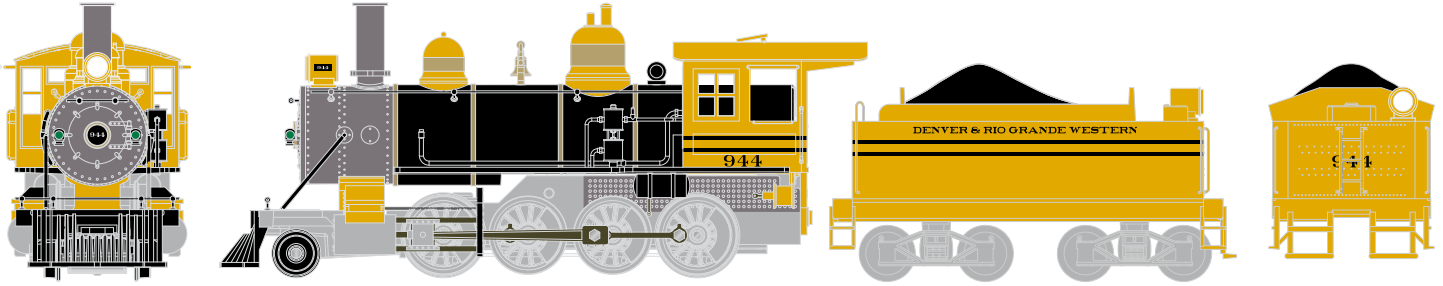

N 2-8-0 Consolidation Locomotive

Announced 3.31.17
Orders Due: 4.28.17

ETA: February 2018

Santa Fe

ATH06800
ATH06801

N RTR Old Time 2-8-0, SF #687
N RTR Old Time 2-8-0, SF #719

Baltimore & Ohio

ATH06802
ATH06803

N 2-8-0 Consolidation Locomotive Denver & Rio Grande Western*

Announced 3.31.17
Orders Due: 4.28.17

ETA: February 2018

ATH06806
ATH06807

N RTR Old Time 2-8-0, D&RGW #944
N RTR Old Time 2-8-0, D&RGW #951

New York Central

* Union Pacific Licensed Product

N 2-8-0 Consolidation Locomotive

Announced 3.31.17
Orders Due: 4.28.17

ETA: February 2018

All Railroads

PROTOTYPE INFO:

Athearn N scale is proud to offer a mainstay of railroading's golden age in it's premium line of N scale models. This diminutive workhorse is capable of providing the power and performance to capture this rich era of railroad history. Each locomotive is decorated with colorful paint schemes that were common of the era.

LOCOMOTIVE FEATURES:

- Fully assembled and ready-to-run
- Separately applied engine handrails, bell, whistle and safety valves
- Headlight and smoke stack castings correct to the era
- Clear window glazing in the cab
- Coined metal drive rods
- Geared for scale operation
- Die-cast split frame chassis with all drivers providing electrical pick-up
- Rear driver mounted traction tires for maximum tractive effort
- Tender mounted motor
- Interior plastic blister safely holds the model for convenient storage
- Minimum radius: 9¾"