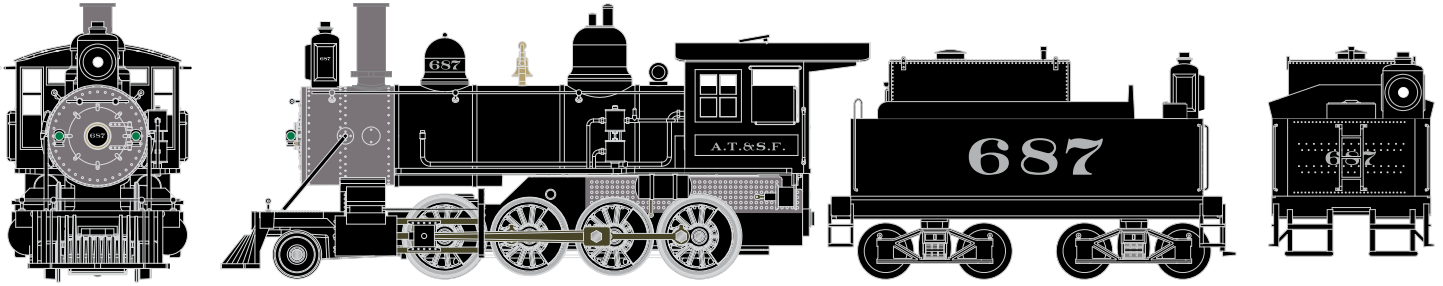

N 2-8-0 Consolidation Locomotive

Announced 3.31.17
Orders Due: 4.28.17

ETA: February 2018

Santa Fe

ATH06800
ATH06801

N RTR Old Time 2-8-0, SF #687
N RTR Old Time 2-8-0, SF #719

Baltimore & Ohio

ATH06802
ATH06803

N 2-8-0 Consolidation Locomotive Denver & Rio Grande Western*

Announced 3.31.17
Orders Due: 4.28.17

ETA: February 2018

ATH06806
ATH06807

N RTR Old Time 2-8-0, D&RGW #944
N RTR Old Time 2-8-0, D&RGW #951

New York Central

* Union Pacific Licensed Product

N 2-8-0 Consolidation Locomotive

Announced 3.31.17
Orders Due: 4.28.17

ETA: February 2018

All Railroads

PROTOTYPE INFO:

Athearn N scale is proud to offer a mainstay of railroading's golden age in it's premium line of N scale models. This diminutive workhorse is capable of providing the power and performance to capture this rich era of railroad history. Each locomotive is decorated with colorful paint schemes that were common of the era.

LOCOMOTIVE FEATURES:

- Fully assembled and ready-to-run
- Separately applied engine handrails, bell, whistle and safety valves
- Headlight and smoke stack castings correct to the era
- Clear window glazing in the cab
- Coined metal drive rods
- Geared for scale operation
- Die-cast split frame chassis with all drivers providing electrical pick-up
- Rear driver mounted traction tires for maximum tractive effort
- Tender mounted motor
- Interior plastic blister safely holds the model for convenient storage
- Minimum radius: 9¾"