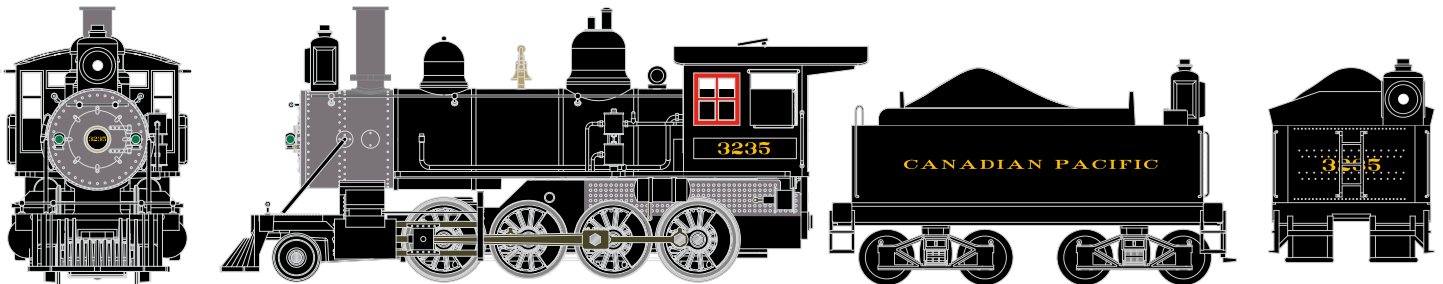

Canadian Pacific

ATH06804
ATH06805

N RTR Old Time 2-8-0, CPR #3235
N RTR Old Time 2-8-0, CPR #3244

$149.98SRP

Visit Your Local Retailer | Visit www.athearn.com | Call 1.800.338.4639