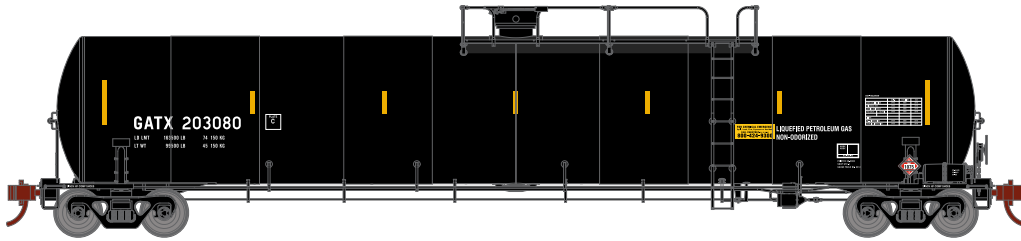

# HO 33,900-Gallon LPG Tank Car

Announced 4.27.18  
Orders Due: 5.25.18

ETA: April 2019

## General American Tank Car

Era: 1995+

ATHG25479 HO 33,900-Gallon LPG Tank/Late, GATX #203080  
ATHG25480 HO 33,900-Gallon LPG Tank/Late, GATX #203161  
ATHG25481 HO 33,900-Gallon LPG Tank/Late, GATX (3-PACK)