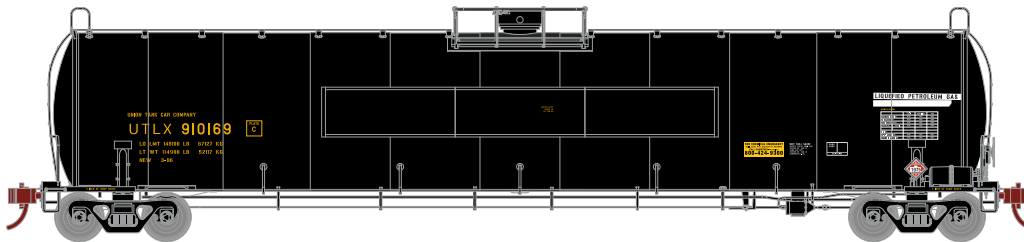

Union Tank Car

Era: 2005+

ATHG25494	HO 33,900-Gallon LPG Tank/Flat Panel, UTLX #910169
ATHG25495	HO 33,900-Gallon LPG Tank/Flat Panel, UTLX #910288
ATHG25496	HO 33,900-Gallon LPG Tank/Flat Panel, UTLX (3-PACK)