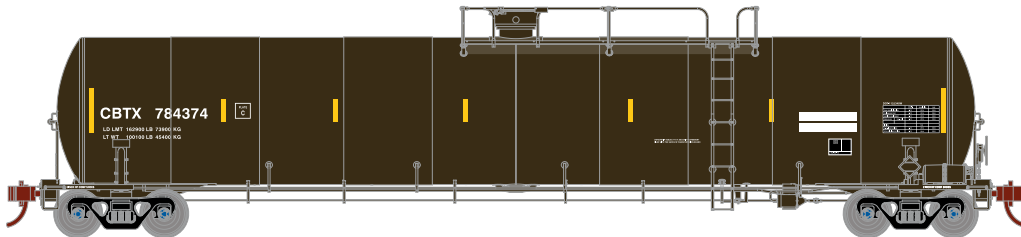

Capital Finance

Era: 1992+

ATHG25497	HO 33,900-Gallon LPG Tank/Late, CBTX #784374
ATHG25498	HO 33,900-Gallon LPG Tank/Late, CBTX #784444
ATHG25499	HO 33,900-Gallon LPG Tank/Late, CBTX (3-PACK)

All Road Names

GENESIS FREIGHT CAR FEATURES:

- Accurately painted and printed for prototypical realism
- Highly-detailed, injection-molded body
- Coupler lift bars, trainline hoses, brake hoses, and hardware
- Full underframe detail featuring body mounted brakes or truck mounted brakes as per prototype
- 100 ton trucks with animated rotating bearing caps
- Machined metal wheels
- Weighted for trouble free operation
- Wheels with RP25 contours operate on all popular brands of track
- Body-mounted, McHenry® scale double-shelf knuckle couplers
- Multiple road numbers, unique numbers between singles and 3-packs

MODEL FEATURES:

- New road numbers and road names
- Highly detailed, injection-molded body
- Three different body phases: early, flat panel, and late
- Separately applied walkway platform, manway, outlet, ladders, brake rigging detail, safety rail supports and tank saddles
- Photo etched metal walkways and end platforms
- Wire safety rails and end handrails
- Printed placards
- Three different road numbers
- Minimum radius: 18"
- Recommended radius: 22"

$54.98 Individual SRP **$156.98** 3-Pack SRP

These items are subject to Horizon's MAP policy

Visit Your Local Retailer | Visit www.athearn.com | Call 1.800.338.4639