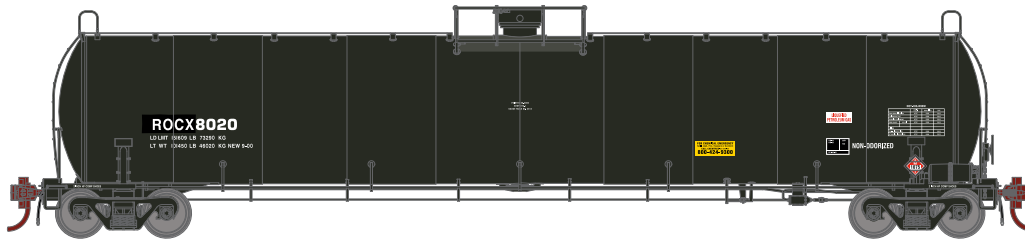

HO 33,900-Gallon LPG Tank Car

Announced 4.27.18
Orders Due: 5.25.18

ETA: April 2019

Rocky Mountain Transportation

Era: 1995+

ATHG25491	HO 33,900-Gallon LPG Tank/Early, ROCX #8020
ATHG25492	HO 33,900-Gallon LPG Tank/Early, ROCX #8036
ATHG25493	HO 33,900-Gallon LPG Tank/Early, ROCX (3-PACK)