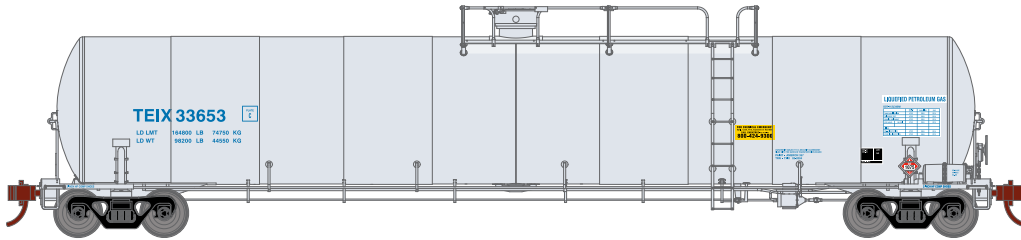

Transportation Equipment Inc

Era: 2005+

ATHG25482 HO 33,900-Gallon LPG Tank/Late, TEIX #33653
ATHG25483 HO 33,900-Gallon LPG Tank/Late, TEIX #33687
ATHG25484 HO 33,900-Gallon LPG Tank/Late, TEIX (3-PACK)