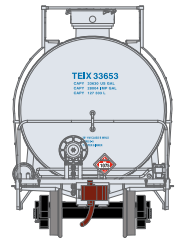

## Transportation Equipment Inc

Era: 2005+

ATHG25482 HO 33,900-Gallon LPG Tank/Late, TEIX #33653  
ATHG25483 HO 33,900-Gallon LPG Tank/Late, TEIX #33687  
ATHG25484 HO 33,900-Gallon LPG Tank/Late, TEIX (3-PACK)