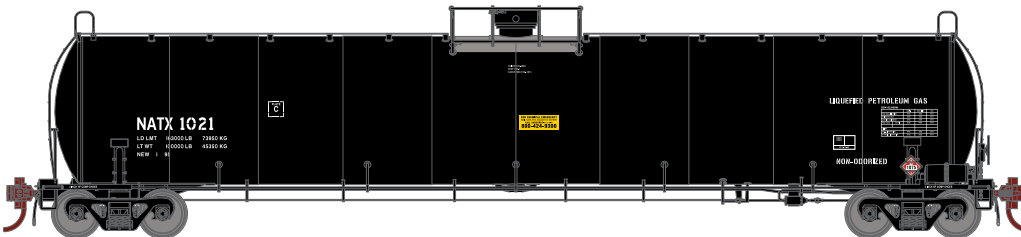

North American Tank Line

Era: 2005+

ATHG25488 HO 33,900-Gallon LPG Tank/Early, NATX #1021
ATHG25489 HO 33,900-Gallon LPG Tank/Early, NATX #1026
ATHG25490 HO 33,900-Gallon LPG Tank/Early, NATX (3-PACK)

$54.98 Individual SRP **$156.98** 3-Pack SRP

These items are subject to Horizon's MAP policy

Visit Your Local Retailer | Visit www.athearn.com | Call 1.800.338.4639